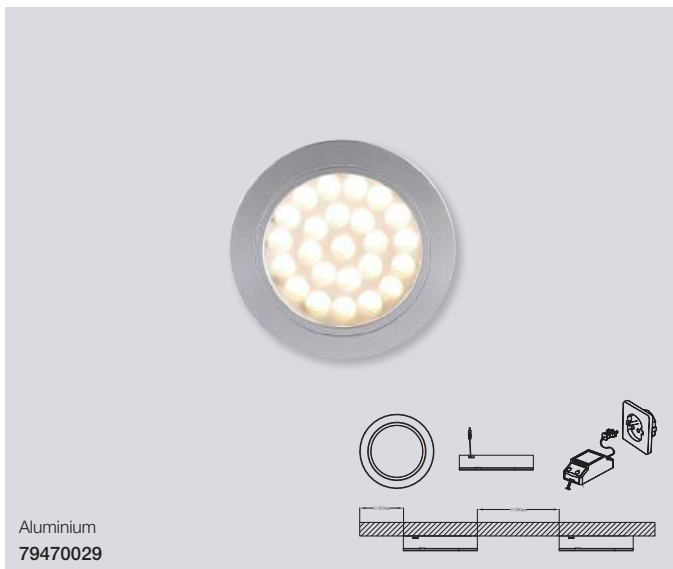

Aluminium
79470029