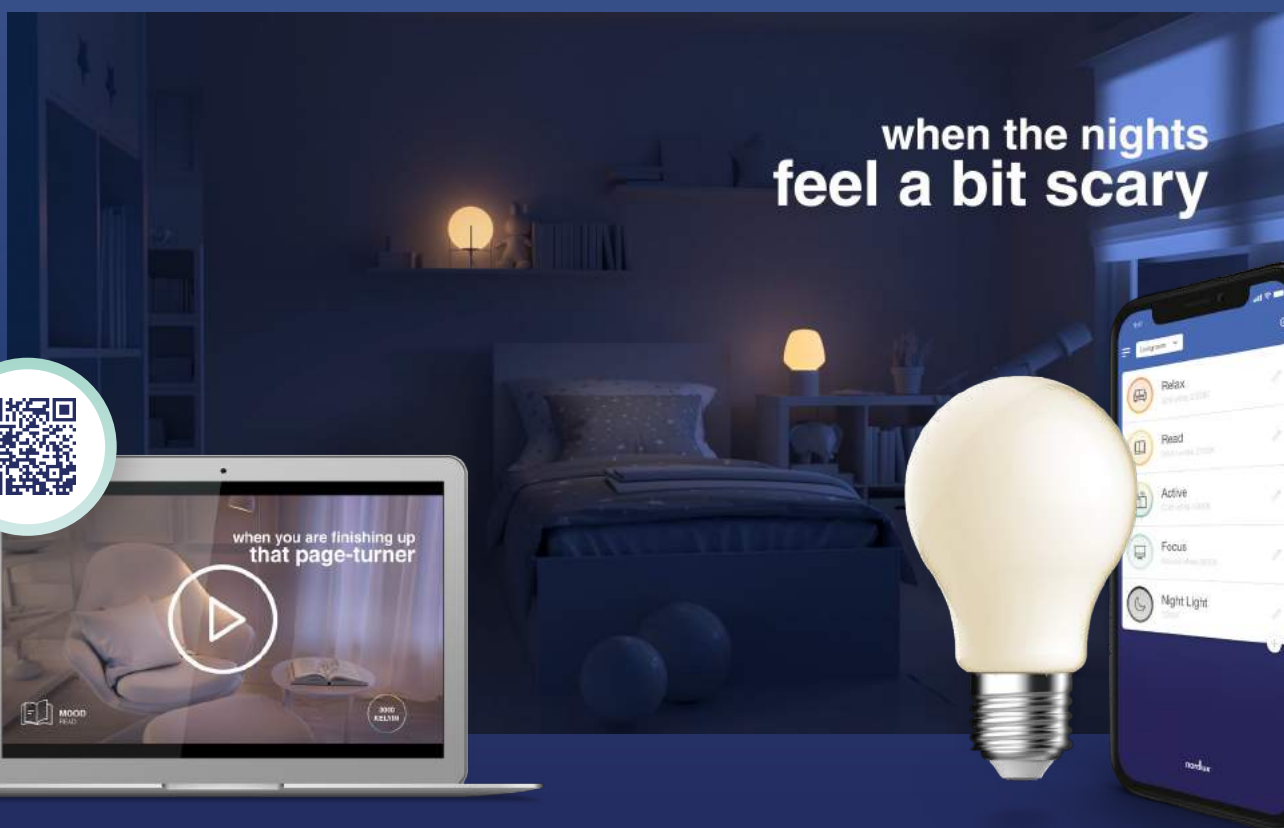

# Every single light can now create many moods

You can customize the light inside and outside, so you always have the right light for all the moments of everyday life. Soft warm light to start your day and direct great ready light in the dark evening.