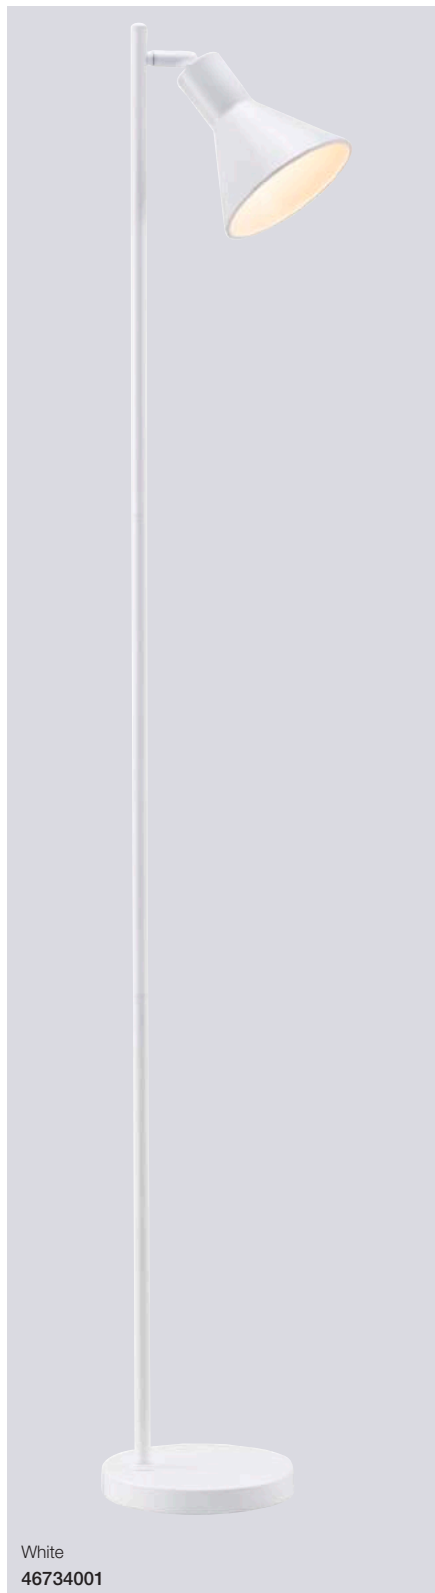

Grey -
Grey inside
the shade
46563010

White
46695001

White
46734001

Eik Floor

Masterbox	Qty 3
Size	H: 144 cm, Shade Ø: 15 cm, Base Ø: 19 cm
Material	Metal/Plastic
IP Class	IP20, Class 2
Cable	Cable: White/Black 200 cm non replaceable Switch on cable
Light source	E27, Max. 15W, Excl. light source,
Features	Contemporary and simple style