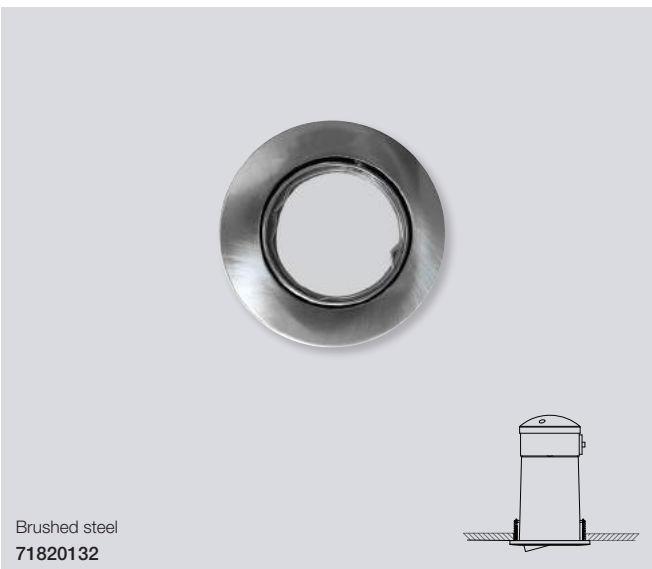

Brushed steel
71820132

Mixit DownLight

Masterbox	Qty 3
Size	H: 13,5 cm, Ø: 8,5 cm, Mounting min. height: 14 cm Cut-out Ø: 7,6 cm, Tilt angle: 25°
Material	Plastic/Metal
IP Class	IP23, Class 2
Light source	GU10, Max. 8W LED, Excl. light source,
Features	Ideally suited for combination with NORDLUX SMART, Can be mounted directly into insulation, Parallel connection possible