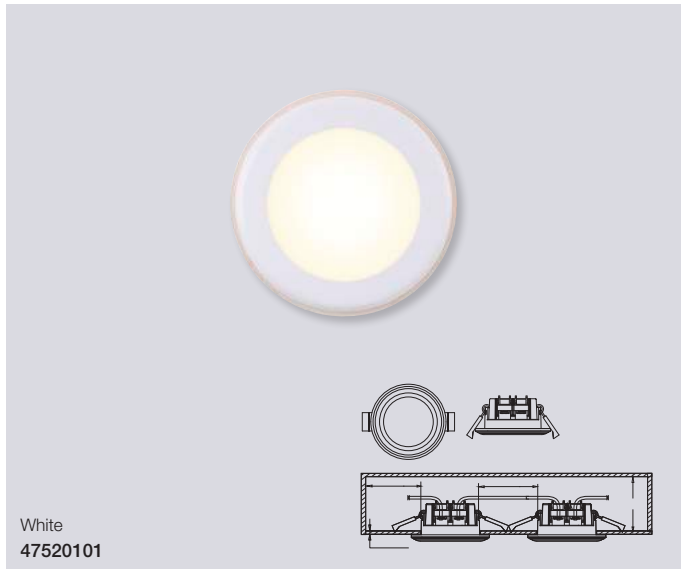

Elkton 8 Downlight

- **Masterbox** Qty 3
- **Size** H: 4,2 cm, Ø: 8,2 cm, Mounting min. height: 5 cm
  Cut-out Ø: 6,5 cm
- **Material** Plastic/Plastic
- **IP Class** IP20, Class 2
- **Light source** Fixed LED, Incl. 5,5W LED, Incl. 3-Step MOODMAKER™, Lumen 350, Kelvin 2700, Life hours 25.000, RA 80, Beam angle 120°, Not dimmable
- **Features** 3-Step MOODMAKER dimmer both/inner/outer rings, Connector block included, Parallel connection possible, 5 year LED guarantee