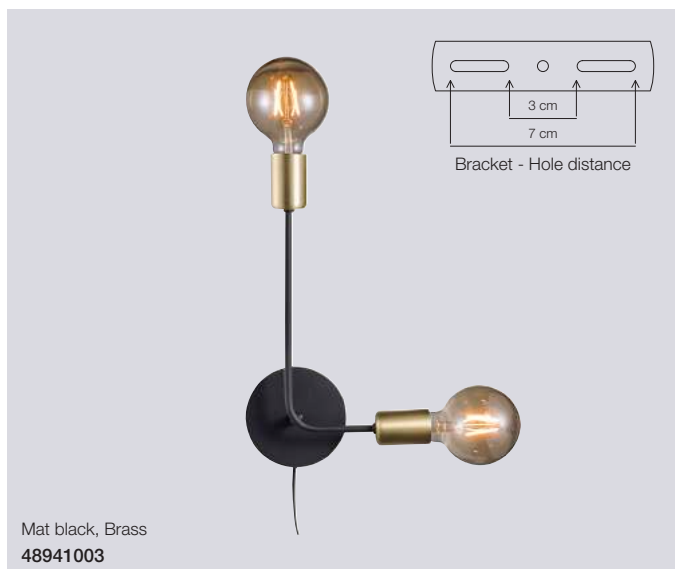

## Pine Floor

<b>Masterbox</b>	Qty 3
<b>Size</b>	H: 133 cm, W: 37 cm, L: 18 cm, Shade Ø: 13,5 cm, Pipe Ø: 1,53 cm, Base Ø: 18 cm, Tilt angle: 90°
<b>Material</b>	Metal
<b>IP Class</b>	IP20, Class 2
<b>Cable</b>	Cable: Black 150 cm non replaceable Switch on fixture
<b>Light source</b>	GU10, Max. 15W, Excl. light source,
<b>Features</b>	Industrial style, Beautiful light effect with holes in the shade, Material mix with matt metal and brass details

# Meet the Josefine's

no. 2010303003

no. 48933003

no. 48941003

no. 48955003

The innovative and playful design makes Josefine a decorative and modern series. The stringent tube contributes to an industrial look, which complements a rough and modern decor. In contrast to the industrial expression are the beautiful brass details and soft shapes, which result in an incredibly decorative series that balances minimalism and elegance in the finest possible manner. Furthermore, the Josefine series allows for personality in the use of decorative lights, illuminating the room in the finest manner imaginable.

### Josefine Pendant

<b>Masterbox</b>	Qty 3
<b>Size</b>	H: 4,4 cm, W: 91 cm, L: 45 cm
<b>Material</b>	Metal
<b>IP Class</b>	IP20, Class 2
<b>Cable</b>	Cable: Black 200 cm non replaceable
<b>Canopy</b>	Color: Black, Material: Metal L: 30,2x9 cm, H: 2,8 cm
<b>Light source</b>	E27, Max. 60W, Excl. light source,
<b>Features</b>	Industrial style, Industrial expression with raw, masculine tubes, New interpretation of a traditional chandelier

### Josefine Pendant

<b>Masterbox</b>	Qty 2
<b>Size</b>	H: 79 cm, W: 55 cm, L: 55 cm, Shade Ø: 4,2 cm, Pipe Ø: 1,9 cm
<b>Material</b>	Metal
<b>IP Class</b>	IP20, Class 2
<b>Cable</b>	Textile cable: Black 200 cm non replaceable
<b>Canopy</b>	Color: Black, Material: Metal Ø: 12 cm, H: 7 cm
<b>Light source</b>	E27, Max. 6X28W, Excl. light source,
<b>Features</b>	Industrial style, Industrial expression with raw, masculine tubes