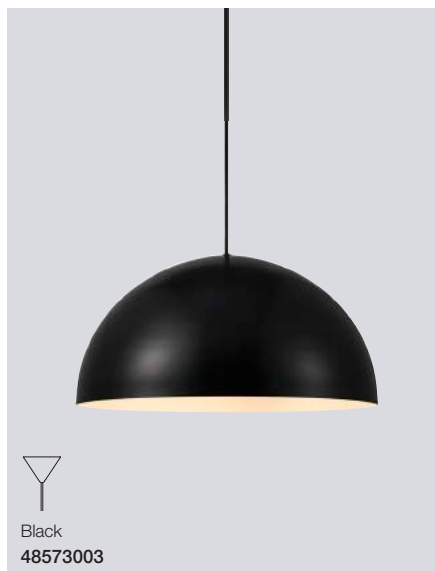

Ellen 40 Pendant

Masterbox	Qty 2
Size	Shade Ø: 40 cm, Shade H: 20 cm
Material	Metal/Plastic
IP Class	IP20, Class 2
Cable	Textile cable: White/Black 200 cm non replaceable
Canopy	Color: White/Black, Material: Plastic Ø: 12,3 cm, H: 8,7 cm
Light source	E27, Max. 40W, Excl. light source,
Features	Contemporary and simple style