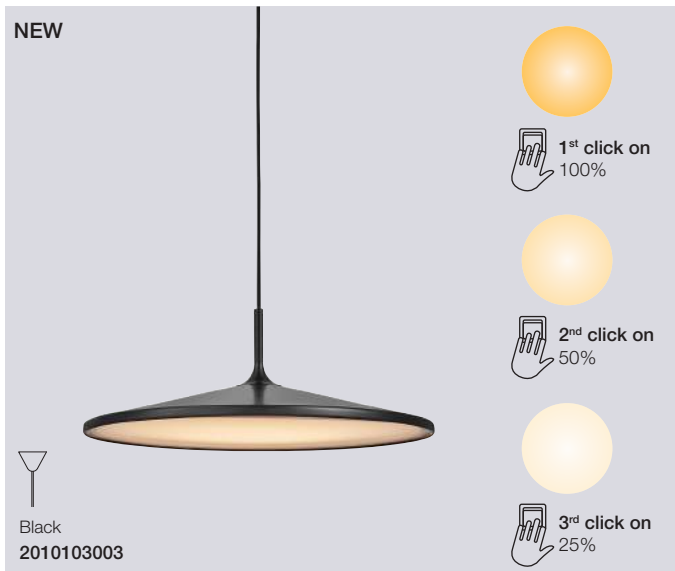

# Meet Balance

no. 2010103003

no. 2010121003

no. 2010145003

no. 2010164003

Simplicity, minimalism and functionality characterize the Balance series. The clean lines, round shapes and matte black metal contributes to an elegant expression with associations to the stylish Nordic decor. The light spreads beautifully throughout the screen with an even glare-free light, and furthermore the Balance series is equipped with a built-in step dimming function, allowing you to adjust the light from your regular wall switch.

### Balance Pendant

<b>Masterbox</b>	Qty 3
<b>Size</b>	Shade Ø: 42 cm, Shade H: 15,8 cm
<b>Material</b>	Metal/Acrylic
<b>IP Class</b>	IP20, Class 2
<b>Cable</b>	Textile cable: Black 200 cm non replaceable
<b>Canopy</b>	Color: Black, Material: Plastic Ø: 12,3 cm, H: 8,6 cm
<b>Light source</b>	Fixed LED, Incl. 17,5W LED, Incl. 3-Step MOODMAKER™ 100-50-25%, Lumen 1.700, Kelvin 2700, Life hours 30.000, RA 80, Beam angle 120°, Not dimmable
<b>Features</b>	Minimalistic design, 1700 Lumen with 3 step dimming from wall switch, 5 year LED guarantee

### Balance Wall

<b>Masterbox</b>	Qty 2
<b>Size</b>	H: 31 cm, W: 30 cm, D: 50 cm, Shade Ø: 30 cm, Pipe Ø: 1,3 cm, Tilt angle: 136°
<b>Material</b>	Metal/Acrylic
<b>IP Class</b>	IP20, Class 2
<b>Cable</b>	Textile cable: Black 150 cm non replaceable, Switch on cable
<b>Light source</b>	Fixed LED, Incl. 17,5W LED, Incl. 3-Step MOODMAKER™ 100-50-25%, Lumen 1.200, Kelvin 2700, Life hours 30.000, RA 80, Beam angle 120°, Not dimmable
<b>Features</b>	Minimalistic design, 1200 Lumen with 3 step dimming from cable switch, Adjustable up/down and to both sides, 5 year LED guarantee