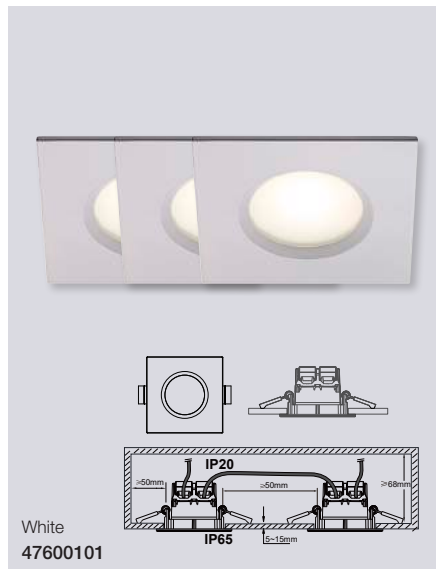

Clarkson 2700K 3-Kit Downlight

1. **Masterbox** Qty 3
   Size H: 5,4 cm, Ø: 8,5 cm, Mounting min. height: 6,8 cm
   Cut-out Ø: 7,2 cm
   Material Plastic/Metal
   IP Class IP65, Class 2
   Light source Fixed LED, Incl. 3X4,8W LED,
   Lumen 3X345, Kelvin 2700, Life hours 20.000, RA 80,
   Beam angle 100°, Not dimmable
   Features Parallel connection possible, Ideally suited for bathroom
   zone 1-2 IP65, Parallel connection possible,
   5 year LED guarantee

Clarkson 2700K 3-Kit Downlight

1. **Masterbox** Qty 3
   Size H: 5,4 cm, Ø: 8,5 cm, Mounting min. height: 6,8 cm
   Cut-out Ø: 7,2 cm
   Material Plastic/Metal
   IP Class IP65, Class 2
   Light source Fixed LED, Incl. 3X4,8W LED,
   Lumen 3X345, Kelvin 2700, Life hours 20.000, RA 80,
   Beam angle 100°, Not dimmable
   Features Parallel connection possible, Ideally suited for bathroom
   zone 1-2 IP65, Parallel connection possible,
   5 year LED guarantee