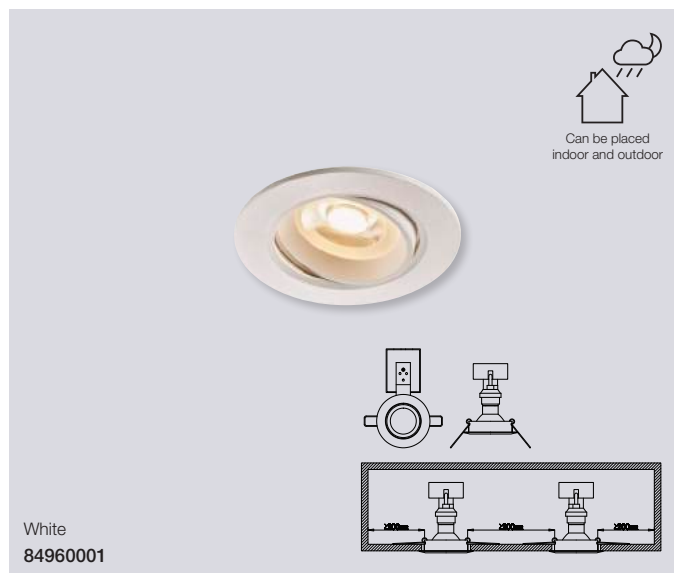

Roar Dim Tilt Downlight

Masterbox	Qty 6
Size	H: 4,4 cm, Ø: 8,5 cm, Mounting min. height: 7 cm Cut-out Ø: 6,8 cm, Tilt angle: 30°
Material	Plastic
IP Class	IP23, Class 2
Cable	Cable: White 20 cm replaceable
Light source	Fixed LED, Incl. 6W LED, Lumen 550, Kelvin 3000, Candela 797, Life hours 30.000, RA 80, Beam angle 40°, Dimmable
Features	Parallel connection possible, Can be mounted directly into insulation, 5 year LED guarantee