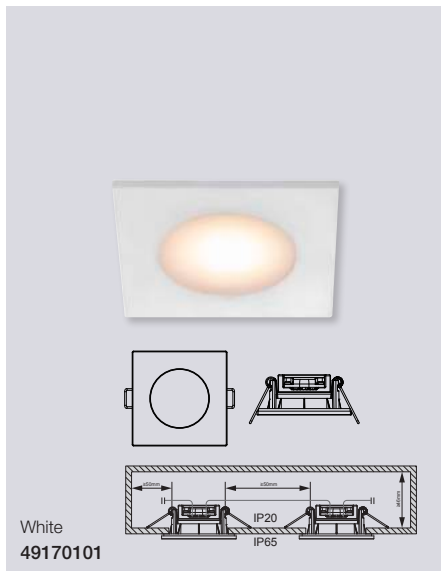

Leonis 2700K IP65 3-Kit Downlight

- **Masterbox** Qty 3
- **Size** H: 3,6 cm, Ø: 8,5 cm, Mounting min. height: 4,6 cm
  Cut-out Ø: 6,8 cm
- **Material** Plastic
- **IP Class** IP65, Class 2
- **Light source** Fixed LED, Incl. 3x4,5W LED,
  Lumen 345, Kelvin 2700, Life hours 20.000, RA 80,
  Beam angle 110°, Not dimmable
- **Features** Ideally suited for bathroom zone 1-2 IP65,
  Parallel connection possible, Integrated connector block,
  5 year LED guarantee

Leonis 2700K IP65 3-Kit Downlight

- **Masterbox** Qty 3
- **Size** H: 3,6 cm, Ø: 8,5 cm, Mounting min. height: 4,6 cm
  Cut-out Ø: 6,8 cm
- **Material** Plastic
- **IP Class** IP65, Class 2
- **Light source** Fixed LED, Incl. 3x4,5W LED,
  Lumen 345, Kelvin 2700, Life hours 20.000, RA 80,
  Beam angle 110°, Not dimmable
- **Features** Ideally suited for bathroom zone 1-2 IP65,
  Parallel connection possible, Integrated connector block,
  5 year LED guarantee

Leonis 2700K IP65 5-Kit Downlight

- **Masterbox** Qty 3
- **Size** H: 3,6 cm, Ø: 8,5 cm, Mounting min. height: 4,6 cm
  Cut-out Ø: 6,8 cm
- **Material** Plastic
- **IP Class** IP65, Class 2
- **Light source** Fixed LED, Incl. 5x4,5W LED,
  Lumen 345, Kelvin 2700, Life hours 20.000, RA 80,
  Beam angle 110°, Not dimmable
- **Features** Parallel connection possible, Ideally suited for bathroom
  zone 1-2 IP65, Parallel connection possible,
  5 year LED guarantee

Leonis 4000K IP65 3-Kit Downlight

- **Masterbox** Qty 3
- **Size** H: 3,6 cm, Ø: 8,5 cm,
  Mounting min. height: 4,6 cm
  Cut-out Ø: 6,8 cm
- **Material** Plastic
- **IP Class** IP65, Class 2
- **Light source** Fixed LED, Incl. 3x4,5W LED,
  Lumen 400, Kelvin 4000, Life hours 20.000, RA 80,
  Beam angle 110°, Not dimmable
- **Features** Parallel connection possible, 5 year LED guarantee

*Only for Benelux & France