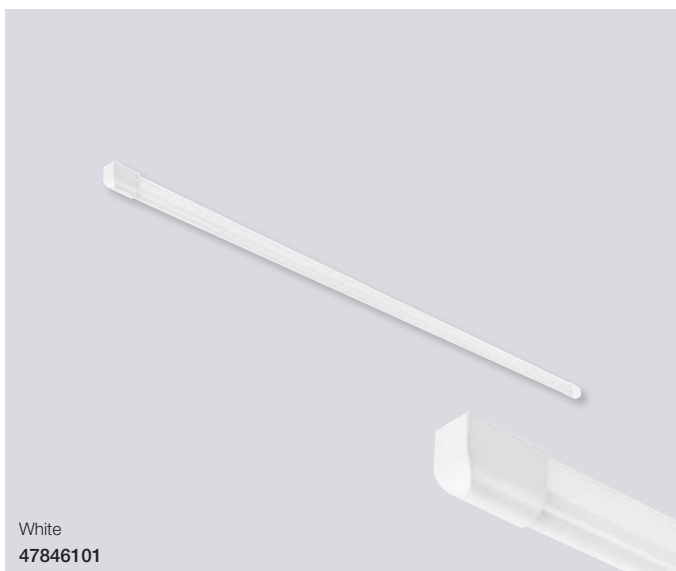

White
27496101

White
47846101

Arlington 150 Batten

Masterbox	Qty 6
Size	W: 3,2 cm, L: 151 cm, D: 4,5 cm
Material	Plastic
IP Class	IP20, Class 2
Light source	Fixed LED, Incl. 25W LED, Lumen 2.200, Kelvin 4000, Life hours 25.000, RA 80, Beam angle 150°, Not dimmable
Features	Ideally suited for under cabinet lighting, 5 year LED guarantee