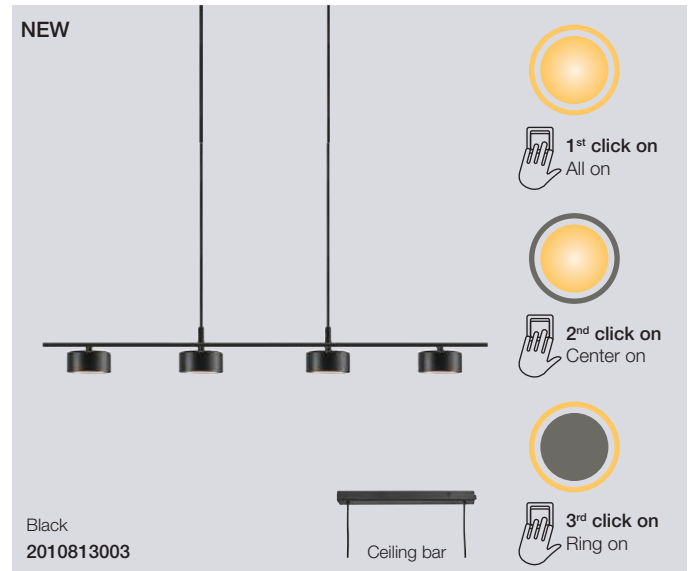

## Clyde Floor

<b>Masterbox</b>	Qty 2
<b>Size</b>	H: 138 cm, W: 23 cm, L: 26,6 cm, Shade Ø: 8,5 cm, Pipe Ø: 1,6 cm, Base Ø: 23 cm, Tilt angle: 130°
<b>Material</b>	Metal/Plastic
<b>IP Class</b>	IP20, Class 2
<b>Cable</b>	Textile cable: Black 150 cm non replaceable Switch on cable
<b>Light source</b>	Fixed LED, Incl. 2X5W LED, Incl. 3-Step MOODMAKER™ with memory, Lumen 2X350, Kelvin 2700, Life hours 25.000, RA 80, Beam angle 120°, Not dimmable
<b>Features</b>	Minimalistic design, Adjustable construction, 350 lumen per head, 5 year LED guarantee

### Clyde Pendant

<b>Masterbox</b>	Qty 2
<b>Size</b>	H: 22,25 cm, W: 8,5 cm, L: 89,6 cm, Shade Ø: 8,5 cm, Tilt angle: 320°
<b>Material</b>	Metal/Plastic
<b>IP Class</b>	IP20, Class 2
<b>Cable</b>	Textile cable: Black 200 cm non replaceable
<b>Canopy</b>	Color: Black, Material: Metal, Ø: 12,5 cm, H: 2,5 cm
<b>Light source</b>	Fixed LED, Incl. 4X5W SMD, Incl. 3-Step MOODMAKER™ with memory, Lumen 4X350, Kelvin 2700, Life hours 25.000, RA 80, Beam angle 120°, Not dimmable
<b>Features</b>	Minimalistic design, Adjustable construction, 350 lumen per head, 5 year LED guarantee

### Clyde Pendant

<b>Masterbox</b>	Qty 2
<b>Size</b>	H: 9,3 cm, W: 8,5 cm, L: 115 cm
<b>Material</b>	Metal/Plastic
<b>IP Class</b>	IP20, Class 2
<b>Cable</b>	Textile cable: Black 200 cm non replaceable
<b>Canopy</b>	Color: Black, Material: Metal, Ø: 35x9 cm, H: 2,5 cm
<b>Light source</b>	Fixed LED, Incl. 4X5W SMD, Incl. 3-Step MOODMAKER™, Lumen 4X350, Kelvin 2700, Life hours 25.000, RA 80, Beam angle 120°, Not dimmable
<b>Features</b>	Minimalistic design, 3-step MOODMAKER™ with memory function, 350 lumen per head, 5 year LED guarantee