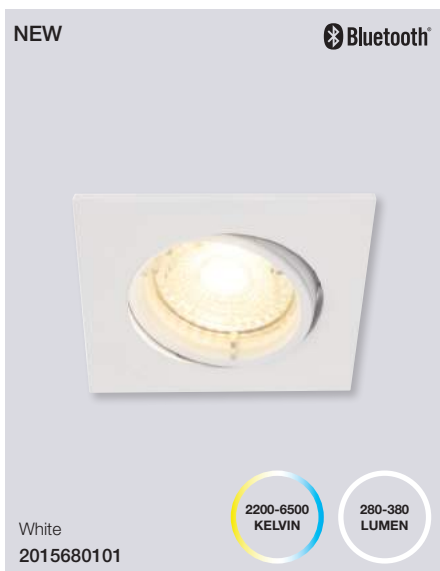

Carina Smart Light 3-kit Downlight

Masterbox Qty 3
Light source GU10,
Lumen 410, Kelvin 2200-6500, Life hours 15.000, RA 80,
Beam angle 36°, Not dimmable
Features Twist-lock for easy mounting of smart bulbs,
Bluetooth connection to Nordlux Smart Light,
Retrofit smart GU10 bulb included