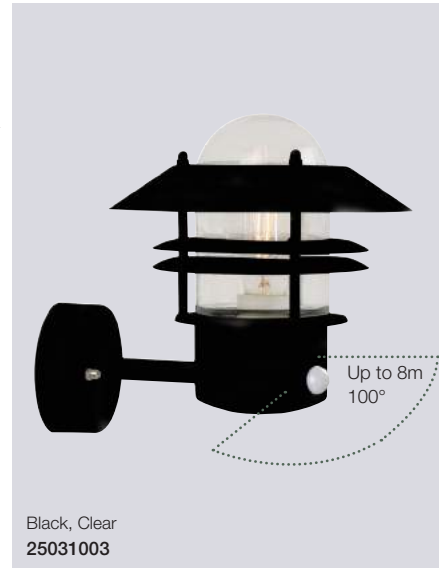

Black, Clear
25031003