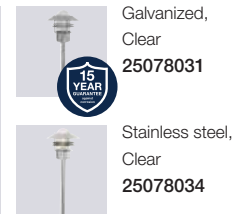

Blokhuis Wall

- **Masterbox** Qty 3
- **Size** H: 23 cm, D: 25 cm, Shade Ø: 22 cm, Base mount: Ø 9,7 cm
- **Material** Galvanized steel/Glass
- **IP Class** IP54, Class 1
- **Light source** E27, Max. 60W, Excl. light source,
- **Features** Parallel connection possible,
  15 year anti corrosion guarantee on Galvanized steel

Blokhuis Garden

- **Masterbox** Qty 3
- **Size** H: 92 cm, Shade Ø: 22 cm, Pipe Ø: 3,5 cm, Base Ø: 15 cm
- **Material** Copper/Glass - Galvanized steel/Glass - Stainless steel/Glass
- **IP Class** IP54, Class 2
- **Light source** E27, Max. 60W, Excl. light source,
- **Features** Parallel connection possible,
  15 year anti corrosion guarantee on Copper and Galvanized steel
  Suitable for Base no. 22039931