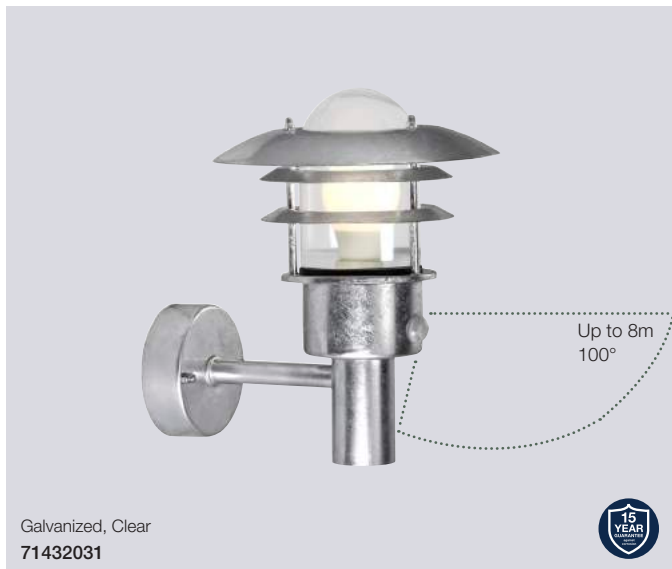

Lønstrup 22 Wall

Masterbox	Qty 3
Size	H: 26,5 cm, D: 26,5 cm, Shade Ø: 22 cm, Pipe Ø: 1,9 cm, Base mount: Ø 9,4 cm
Material	Galvanized steel/Glass
IP Class	IP44, Class 1
Light source	E27, Max. 60W, Excl. light source,
Features	Parallel connection possible, 15 year anti corrosion guarantee on Galvanized steel

Lønstrup 22 Sensor Wall

Masterbox	Qty 3
Size	H: 26,5 cm, D: 26,5 cm, Shade Ø: 22 cm, Pipe Ø: 1,9 cm, Base mount: Ø 9,4 cm
Material	Galvanized steel/Glass
IP Class	IP44, Class 1
Light source	E27, Max. 60W, Excl. light source,
Features	Parallel connection possible, 15 year anti corrosion guarantee on Galvanized steel