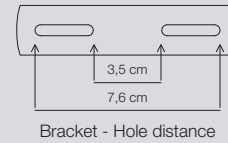

Grant Table

Masterbox	Qty 3
Size	H: 41 cm, Shade Ø: 14,5 cm, Base Ø: 20 cm
Material	Metal/Glass
IP Class	IP20, Class 2
Cable	Cable: Black/White 180 cm non replaceable Switch on cable
Light source	E14, Max. 40W, Excl. light source,
Features	Modern and glamour style, Mixed materials, metal and mouthblown glass

Grant Wall

Masterbox	Qty 3
Size	H: 16,4 cm, D: 20,7 cm, Shade Ø: 14,5 cm, Base mount: Ø10 cm
Material	Metal/Glass
IP Class	IP20, Class 2
Cable	Cable: Black/White 200 cm replaceable Switch on cable
Light source	E14, Max. 40W, Excl. light source,
Features	Modern and glamour style, Mixed materials, metal and mouthblown glass

NEW

Grant Pendant

Masterbox	Qty 3
Size	H: 29,23 cm, W: 14,5 cm, L: 69,3 cm
Canopy	Color: Black/Brass, Material: Metal Ø: 10 cm, H: 2,5 cm
Material	Metal/Glass
IP Class	IP20, Class 2
Light source	E14, Max. 25W, Excl. light source,
Features	Modern and glamour style, Mixed materials, metal and mouthblown glass Three glass domes that emits a soft light