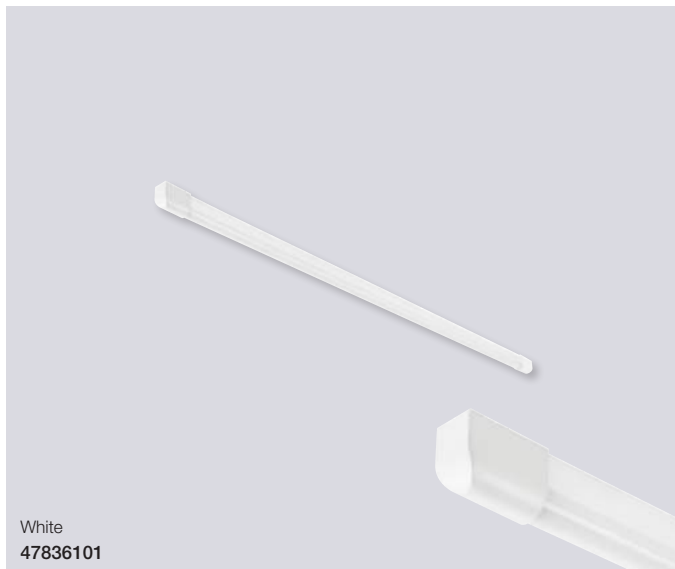

White
47836101

Arlington 120 Batten

Masterbox	Qty 6
Size	W: 3,2 cm, L: 121 cm, D: 4,5 cm
Material	Plastic
IP Class	IP20, Class 2
Light source	Fixed LED, Incl. 21W LED, Lumen 1.900, Kelvin 4000, Life hours 25.000, RA 80, Beam angle 150°, Not dimmable
Features	Ideally suited for under cabinet lighting, 5 year LED guarantee