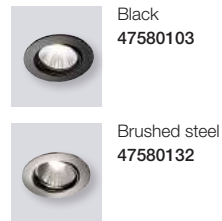

Fremont 2700K 1-Kit Downlight

Masterbox	Qty 3
Size	H: 5,4 cm, Ø: 8,5 cm, Mounting min. height: 6,8 cm Cut-out Ø: 7,2 cm, Tilt angle: 12°
Material	Plastic/Metal
IP Class	IP23, Class 2
Light source	Fixed LED, Incl. 5,5W LED, Lumen 345, Kelvin 2700, Life hours 20.000, RA 80, Beam angle 36°, Dimmable
Features	Stepless dimmable 0-100% by wall dimmer excl., Parallel connection possible, Parallel connection possible, 5 year LED guarantee