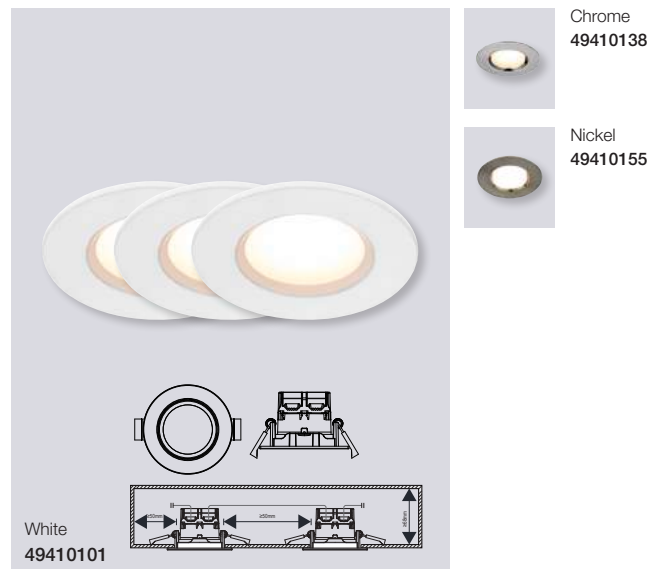

Dorado 2700K 3-Kit Dim Downlight

Masterbox	Qty 3
Size	H: 3,6 cm, Ø: 8,5 cm, Mounting min. height: 4,6 cm Cut-out Ø: 7,2 cm
Material	Plastic/Metal
IP Class	IP65, Class 2
Light source	Fixed LED, Incl. 3X5,5W LED, Lumen 3X345, Kelvin 2700, Life hours 20.000, RA 80, Beam angle 100°, Dimmable
Features	Ideally suited for bathroom zone 1-2 IP65, Stepless dimmable 0-100% by wall dimmer excl., Parallel connection possible, 5 year LED guarantee