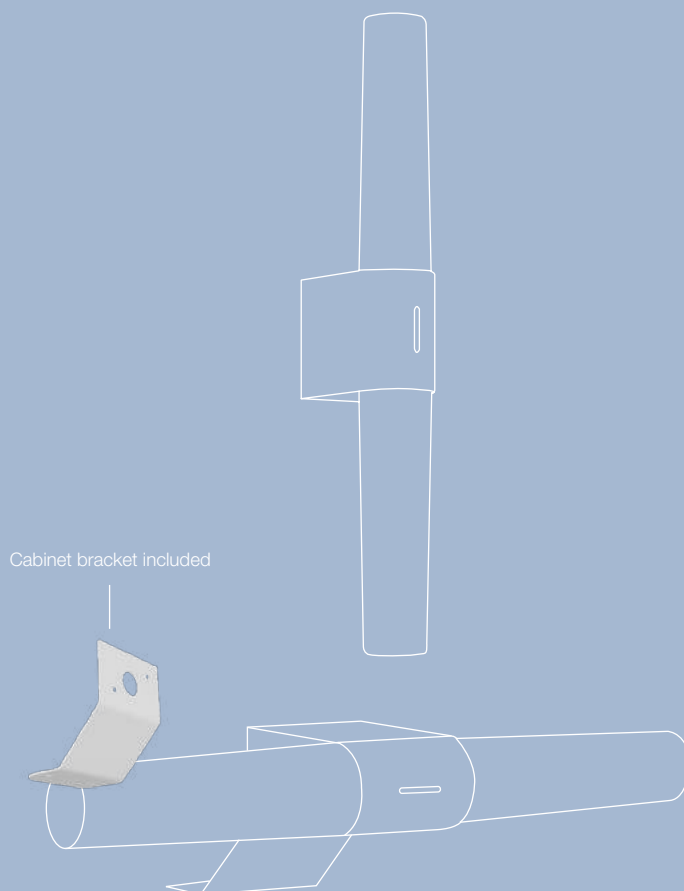

Helva Double

BATHE IN LIGHT

Helva Double 2015321033 chrome - Helva Double 2015321055 brushed nickel

On/Off operated by standard wall switch

2-Step MOODMAKER™ scene select (touch)

Short touch to switch between 3000K and 4000K (Kelvin) (Color Change Temperature)

Long touch to dim 0-100%-0% (Lumen), 3 seconds for full dimming cycle

RA90 – Natural Light

Memory & reset function by 0,5 seconds program logic

Vertical and horizontal installation

Cabinet bracket included