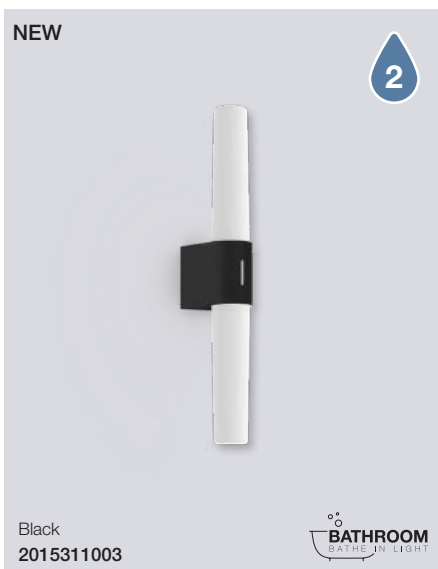

Helva Double Basic Wall

Masterbox	Qty 3
Size	H: 10,5 cm, W: 5,7 cm, L: 42,5 cm, D: 10,5 cm
Material	Plastic/Plastic
IP Class	IP44, Class 2
Light source	Fixed LED, Incl. 9W LED, Lumen 900, Kelvin 3000, Life hours 25.000, RA 90, Not dimmable
Features	ON/OFF switch, Cabinet bracket included, Vertical/horizontal installation possible, 5 year LED guarantee

Noxy Ceiling

Masterbox	Qty 3
Size	H: 5,1 cm, W: 35 cm, L: 35 cm, D: 5,1 cm
Material	Plastic/Aluminium
IP Class	IP44, Class 2
Light source	Fixed LED, Incl. 15W LED, Lumen 1.650, Kelvin 3000-4000, Life hours 25.000, RA 90, Not dimmable
Features	3-Step MOODMAKER 3000K/4000K+night light by switch, Back Night Light Function 100lm memory, 2 Detachable rings included, 5 year LED guarantee