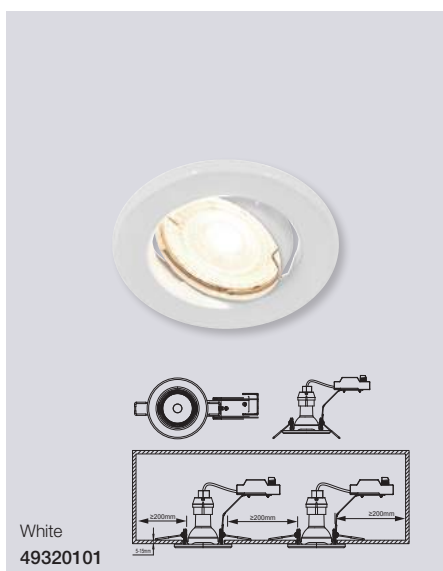

*Carina is also available as Smart Light, see page 328

Carina 2700K 3-Kit Dim Downlight

- **Masterbox** Qty 3
- **Size** H: 10,3 cm, Ø: 8,5 cm, Mounting min. height: 11,3 cm
  Cut-out Ø: 7,2 cm
- **Material** Metal
- **IP Class** IP20, Class 2
- **Light source** GU10, Max. 50W, Incl. 3X5W LED,
  Lumen 3X345, Kelvin 2700, Life hours 15.000, RA 80,
  Beam angle 36°, Dimmable
  Light source energy class A+
- **Features** Stepless dimmable 0-100% by wall dimmer excl.

Carina 2700K 3-Kit Dim Tilt Downlight

- **Masterbox** Qty 3
- **Size** H: 10,3 cm, Ø: 8,5 cm,
  Mounting min. height: 11,3 cm
  Cut-out Ø: 7,2 cm, Tilt angle: 12°
- **Material** Metal
- **IP Class** IP20, Class 2
- **Light source** GU10, Max. 50W, Incl. 3X5W LED,
  Lumen 3X345, Kelvin 2700, Life hours 15.000, RA 80,
  Beam angle 36°, Dimmable
  Light source energy class A+
- **Features** Stepless dimmable 0-100% by wall dimmer excl.

Canis 2700K 1-Kit Dim Tilt Downlight

- **Masterbox** Qty 3
- **Size** H: 11 cm, Ø: 8,5 cm, Mounting min. height: 11,5 cm
  Cut-out Ø: 6,5 cm, Tilt angle: 30°
- **Material** Metal
- **IP Class** IP20, Class 2
- **Light source** GU10, Max. 50W, Incl. 4,9W LED,
  Lumen 345, Kelvin 2700, Life hours 15.000, RA 80,
  Beam angle 36°, Dimmable
  Light source energy class A+
- **Features** Stepless dimmable 0-100% by wall dimmer excl.

Canis 2700K 3-Kit Tilt Downlight

- **Masterbox** Qty 3
- **Size** H: 11 cm, Ø: 8,5 cm, Mounting min. height: 11,5 cm
  Cut-out Ø: 6,5 cm, Tilt angle: 30°
- **Material** Metal
- **IP Class** IP20, Class 2
- **Light source** GU10, Max. 50W, Incl. 3x3,7W LED,
  Lumen 230, Kelvin 2700, Life hours 15.000, RA 80,
  Beam angle 36°, Not dimmable
  Light source energy class A+