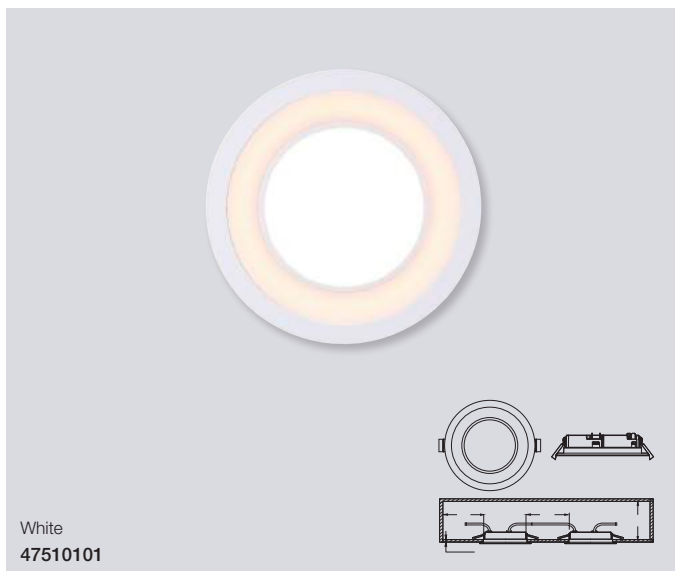

Clyde 15 Downlight

Masterbox	Qty 3
Size	H: 3,3 cm, Ø: 14,5 cm, Mounting min. height: 5 cm Cut-out Ø: 13 cm
Material	Plastic/Plastic
IP Class	IP20, Class 2
Light source	Fixed LED, Incl. 12W LED, Incl. 3-Step MOODMAKER TM, Lumen 350, Kelvin 2700, Life hours 25.000, RA 80, Beam angle 120°, Not dimmable
Features	3-Step MOODMAKER dimmer both/inner/outer rings, Parallel connection possible, Connector block included, 5 year LED guarantee