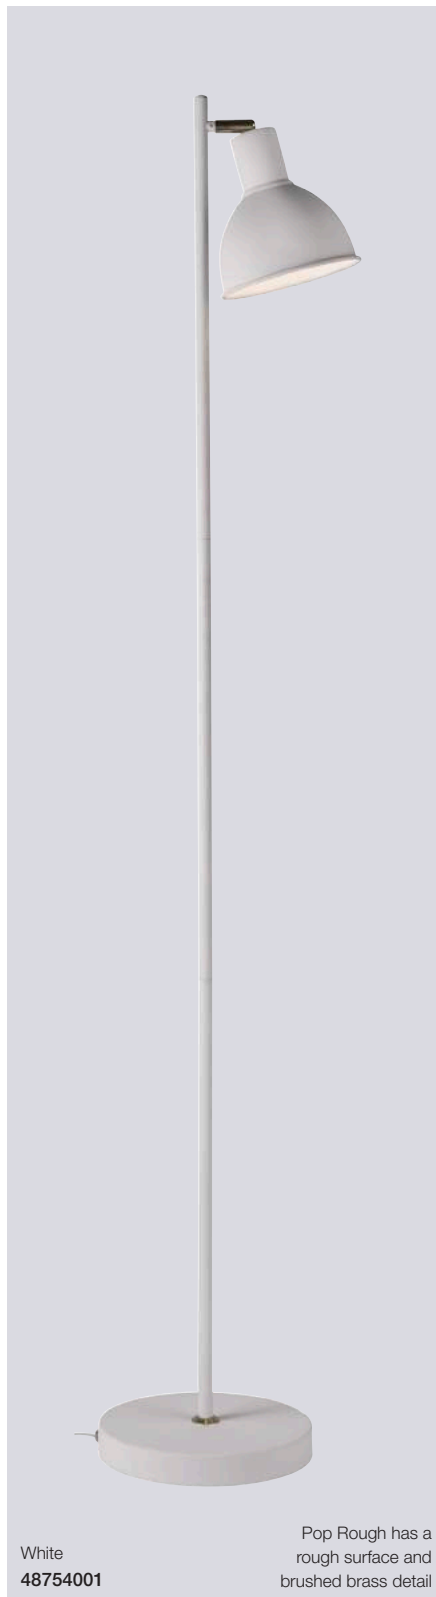

White
48733001

White
48745001

White
48754001

Pop Rough has a rough surface and brushed brass detail

Pop Rough Floor

Masterbox	Qty 2
Size	H: 145 cm, Shade Ø: 15 cm, Base Ø: 15 cm, Tilt angle: 30°
Material	Metal/Plastic
IP Class	IP20, Class 2
Cable	Cable: White/Black 150 cm non replaceable Switch on cable
Light source	E27, Max. 15W, Excl. light source,
Features	Contemporary and simple style