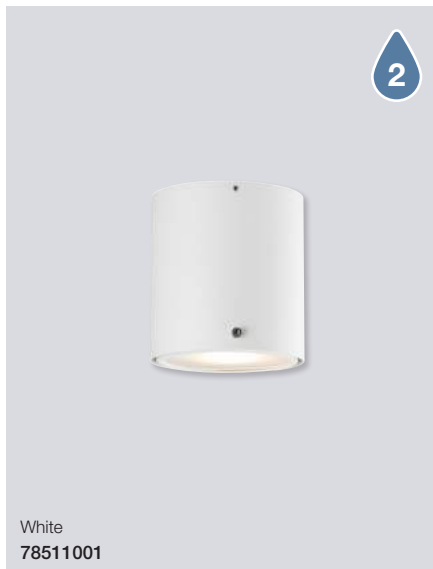

White
78511001

IP S4 SpotLight by Bønnelycke mdd

- **Masterbox** Qty 3
- **Size** D: 11 cm, Ø: 10 cm, Base mount: Ø 9,8 cm
  Tilt angle: 20°
- **Material** Metal/Plastic
- **IP Class** IP44, Class 2
- **Light source** GU10, Max. 8W LED, Excl. light source,
- **Features** Ideally suited for combination with NORDLUX SMART, Also ideal to install in other indoor rooms