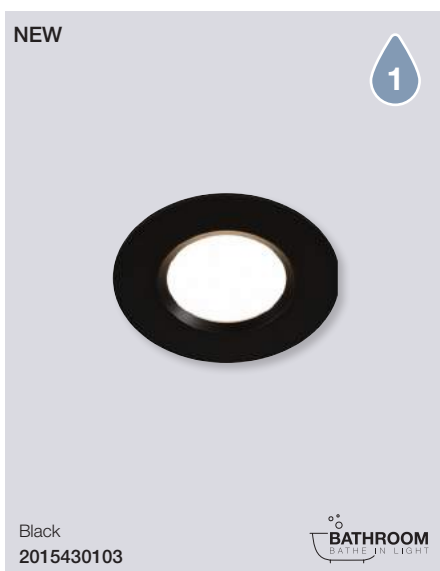

Mahi Downlight

Masterbox	Qty 3
Size	H: 4,5 cm, W: 8,5 cm, L: 8,5 cm
Material	Plastic/Metal
IP Class	IP65, Class 2
Light source	Fixed LED, Incl. 8,5W LED, Lumen 621, Kelvin 3000, Candela 310, Life hours 20.000, RA 80, Beam angle 100°, Not dimmable
Features	3-Step MOODMAKER dim 100%-55%-35% 621/345/23lm, Inter Connectable, Easy Connect, 5 year LED guarantee

Hester Wall

Masterbox	Qty 3
Size	H: 25,6 cm, W: 9 cm, L: 20 cm
Material	Plastic
IP Class	IP44, Class 2
Light source	Fixed LED, Incl. 9W LED, Lumen 900, Kelvin 3000, Life hours 25.000, RA 90, Not dimmable
Features	3-Step MOODMAKER by wall switch: 100%-50%-20%, Night Light 60lm memory, Tempered frosted cutted glass, 5 year LED guarantee