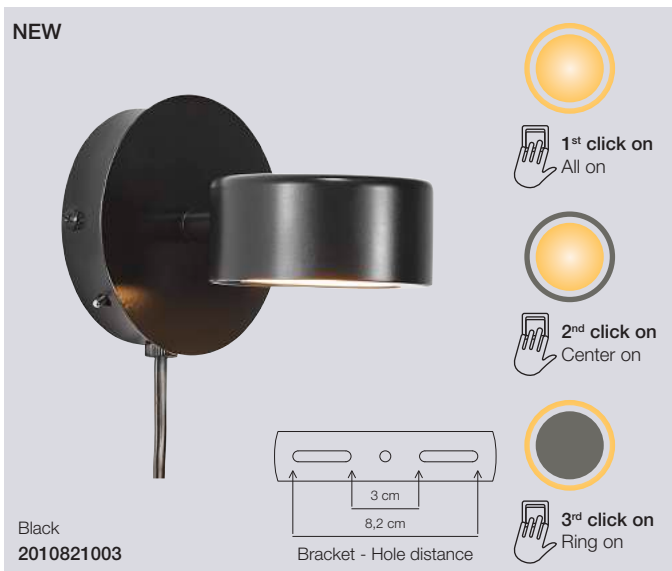

## Clyde Floor

<b>Masterbox</b>	Qty 2
<b>Size</b>	H: 138 cm, W: 23 cm, L: 26,6 cm, Shade Ø: 8,5 cm, Pipe Ø: 1,6 cm, Base Ø: 23 cm, Tilt angle: 130°
<b>Material</b>	Metal/Plastic
<b>IP Class</b>	IP20, Class 2
<b>Cable</b>	Textile cable: Black 150 cm non replaceable Switch on cable
<b>Light source</b>	Fixed LED, Incl. 2X5W LED, Incl. 3-Step MOODMAKER™ with memory, Lumen 2X350, Kelvin 2700, Life hours 25.000, RA 80, Beam angle 120°, Not dimmable
<b>Features</b>	Minimalistic design, Adjustable construction, 350 lumen per head, 5 year LED guarantee

### Clyde Pendant

<b>Masterbox</b>	Qty 2
<b>Size</b>	H: 22,25 cm, W: 8,5 cm, L: 89,6 cm, Shade Ø: 8,5 cm, Tilt angle: 320°
<b>Material</b>	Metal/Plastic
<b>IP Class</b>	IP20, Class 2
<b>Cable</b>	Textile cable: Black 200 cm non replaceable
<b>Canopy</b>	Color: Black, Material: Metal, Ø: 12,5 cm, H: 2,5 cm
<b>Light source</b>	Fixed LED, Incl. 4X5W SMD, Incl. 3-Step MOODMAKER™ with memory, Lumen 4X350, Kelvin 2700, Life hours 25.000, RA 80, Beam angle 120°, Not dimmable
<b>Features</b>	Minimalistic design, Adjustable construction, 350 lumen per head, 5 year LED guarantee

### Clyde Pendant

<b>Masterbox</b>	Qty 2
<b>Size</b>	H: 9,3 cm, W: 8,5 cm, L: 115 cm
<b>Material</b>	Metal/Plastic
<b>IP Class</b>	IP20, Class 2
<b>Cable</b>	Textile cable: Black 200 cm non replaceable
<b>Canopy</b>	Color: Black, Material: Metal, Ø: 35x9 cm, H: 2,5 cm
<b>Light source</b>	Fixed LED, Incl. 4X5W SMD, Incl. 3-Step MOODMAKER™, Lumen 4X350, Kelvin 2700, Life hours 25.000, RA 80, Beam angle 120°, Not dimmable
<b>Features</b>	Minimalistic design, 3-step MOODMAKER™ with memory function, 350 lumen per head, 5 year LED guarantee