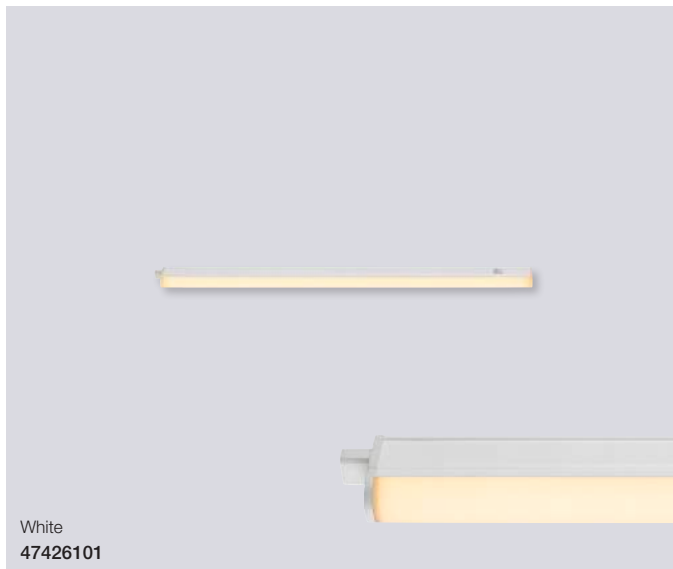

Latona 31,2 9W Under cabinet

Masterbox	Qty 6
Size	W: 2,4 cm, L: 31,2 cm, D: 3,4 cm
Material	Plastic
IP Class	IP20, Class 2
Light source	Fixed LED, Incl. 5W LED, Incl. 2-Step MOODMAKER TM, Lumen 420, Kelvin 3000/4000, Life hours 25.000, RA 80, Beam angle 130°, Not dimmable
Features	2-Step MOODMAKER 3000K/4000K by switch on body, Ideally suited for under cabinet lighting, Parallel connection possible, 5 year LED guarantee

Latona 56,2 9W Under cabinet

Masterbox	Qty 6
Size	W: 2,4 cm, L: 56,2 cm, D: 3,4 cm
Material	Plastic
IP Class	IP20, Class 2
Light source	Fixed LED, Incl. 9W LED, Incl. 2-Step MOODMAKER TM, Lumen 730, Kelvin 3000/4000, Life hours 25.000, RA 80, Beam angle 130°, Not dimmable
Features	2-Step MOODMAKER 3000K/4000K by switch on body, Ideally suited for under cabinet lighting, Parallel connection possible, 5 year LED guarantee

Latona 91,2 12W Under cabinet

Masterbox	Qty 6
Size	W: 2,4 cm, L: 91,2 cm, D: 3,4 cm
Material	Plastic
IP Class	IP20, Class 2
Light source	Fixed LED, Incl. 12W LED, Incl. 2-Step MOODMAKER TM, Lumen 1.050, Kelvin 3000/4000, Life hours 25.000, RA 80, Beam angle 130°, Not dimmable
Features	2-Step MOODMAKER 3000K/4000K by switch on body, Ideally suited for under cabinet lighting, Parallel connection possible, 5 year LED guarantee