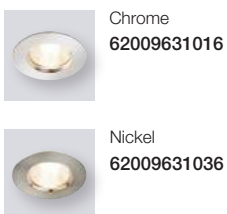

Apollo IP65 2700K 3-Kit Downlight

Masterbox	Qty 10
Size	H: 3,6 cm, Ø: 8,5 cm, Mounting min. height: 5,4 cm
Material	Metal/Plastic
IP Class	IP65, Class 2
Light source	Fixed LED, Incl. 3X4,8W LED, Lumen 3X345, Kelvin 2700, Life hours 20.000, RA 80, Beam angle 36°, Not dimmable
Features	Parallel connection possible, 5 year LED guarantee

*Only for Benelux & France