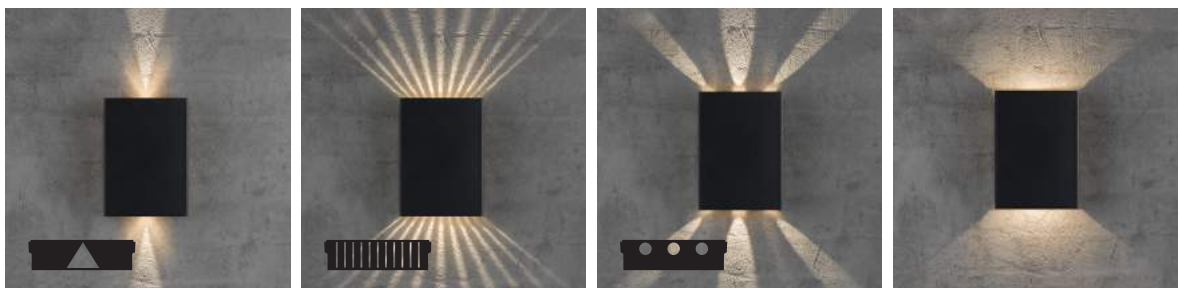

3 light effects included