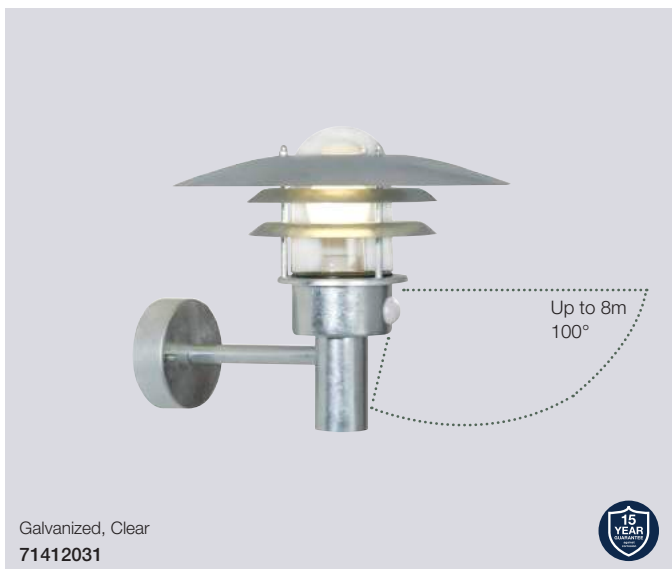

Lønstrup 32 Wall

Masterbox	Qty 3
Size	H: 28,5 cm, D: 36 cm, Shade Ø: 32 cm, Pipe Ø: 1,9 cm, Base mount: Ø 10,8 cm
Material	Galvanized steel/Glass
IP Class	IP44, Class 2
Light source	E27, Max. 60W, Excl. light source,
Features	Parallel connection possible, 15 year anti corrosion guarantee on Galvanized steel

Lønstrup 32 Sensor Wall

Masterbox	Qty 3
Size	H: 28,5 cm, D: 36 cm, Shade Ø: 32 cm, Pipe Ø: 1,9 cm, Base mount: Ø 10,8 cm
Material	Galvanized steel/Glass
IP Class	IP44, Class 2
Light source	E27, Max. 60W, Excl. light source,
Features	Build-in daylight and motion sensor, Parallel connection possible, 15 year anti corrosion guarantee on Galvanized steel