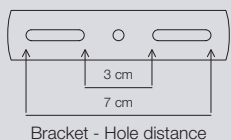

NEW

Grey
2010405010

Black
2010405003

Pine Wall

Masterbox	Qty 3
Size	H: 13,5 cm, W: 19,5 cm, L: 13,5 cm, Shade Ø: 13,5 cm, Tilt angle: 90°
Material	Metal
IP Class	IP20, Class 2
Cable	Cable: Black 150 cm replaceable Switch on fixture
Light source	GU10, Max. 15W, Excl. light source,
Features	Industrial style, Beautiful light effect with holes in the shade, Material mix with matt metal and brass details

Pine Table

Masterbox	Qty 3
Size	H: 47 cm, W: 15 cm, L: 21 cm, Shade Ø: 13,5 cm, Pipe Ø: 1,53 cm, Base Ø: 15 cm, Tilt angle: 90°
Material	Metal
IP Class	IP20, Class 2
Cable	Cable: Black 150 cm non replaceable Switch on fixture
Light source	GU10, Max. 15W, Excl. light source,
Features	Industrial style, Beautiful light effect with holes in the shade, Material mix with matt metal and brass details