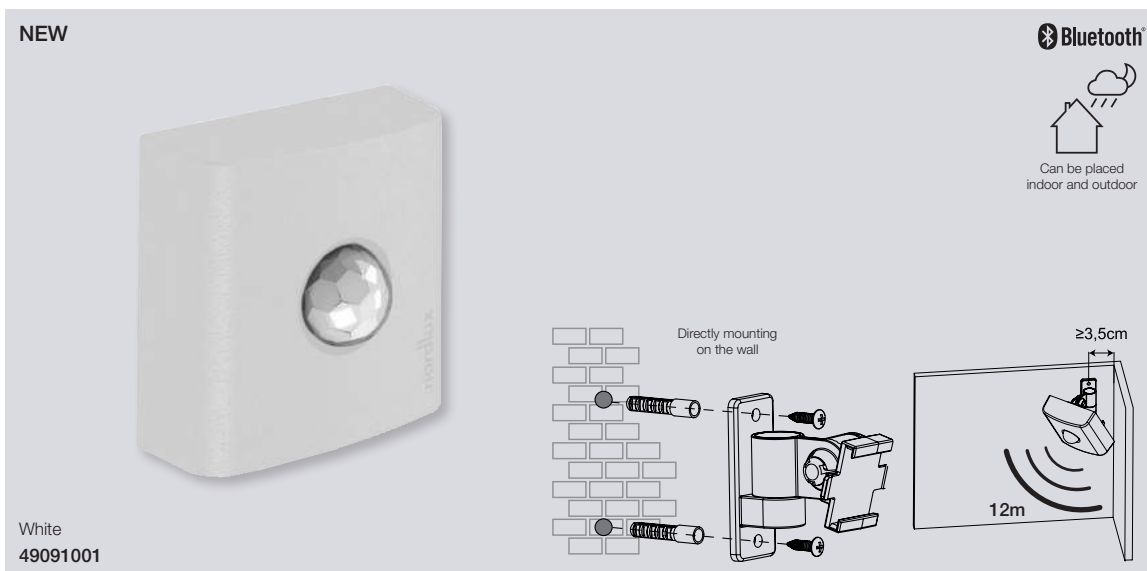

Smartsensor Additional

Masterbox	Qty 6
Size	W: 7,6 cm, L: 7,6 cm, D: 4,5 cm
Material	Plastic
IP Class	IP54, Class 3
Features	Easy installation without the use of cables, Daylight and movement sensor in one unit, IP safe for both outdoor and bathroom use, Battery included