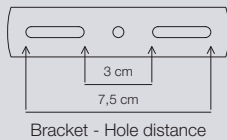

Adrian 16 Pendant

Masterbox	Qty 6
Size	Shade Ø: 16 cm, Shade H: 22 cm, Tilt angle: 180°
Material	Metal/Plastic
IP Class	IP20, Class 2
Cable	Textile cable: Black/White/Black 200 cm non replaceable
Canopy	Color: Black/Grey, Material: Metal Ø: 12 cm, H: 7 cm
Light source	E27, Max. 25W, Excl. light source,
Features	Industrial style, Tilttable shade

Adrian 25 Pendant

Masterbox	Qty 3
Size	Shade Ø: 25 cm, Shade H: 28 cm, Tilt angle: 180°
Material	Metal/Plastic
IP Class	IP20, Class 2
Cable	Textile cable: Black/White/Black 200 cm non replaceable
Canopy	Color: Black/Grey, Material: Metal Ø: 12 cm, H: 7 cm
Light source	E27, Max. 25W, Excl. light source,
Features	Industrial style, Tilttable shade

Adrian Wall

Masterbox	Qty 3
Size	H: 22 cm, D: 17 cm, Shade Ø: 12,5 cm, Base mount: Ø10 cm Tilt angle: 180°
Material	Metal/Plastic
IP Class	IP20, Class 2
Cable	Textile cable: Black/White/Black 150 cm replaceable Switch on cable
Light source	E27, Max. 25W, Excl. light source,
Features	Industrial style, Adjustable head

Adrian Table

Masterbox	Qty 3
Size	H: 47 cm, Shade Ø: 12,5 cm, Pipe Ø: 1,5 cm, Base Ø: 16 cm, Tilt angle: 180°
Material	Metal/Plastic
IP Class	IP20, Class 2
Cable	Textile cable: Black/White/Black 150 cm non replaceable Switch on cable
Light source	E27, Max. 25W, Excl. light source,
Features	Industrial style, Adjustable head