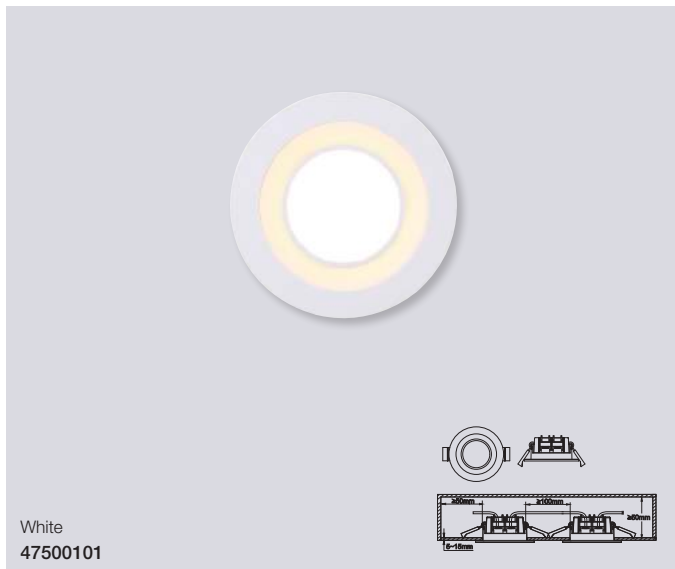

### Fallon Long Built-On

<b>Masterbox</b>	Qty 3
<b>Size</b>	D: 12 cm, Ø: 10 cm
<b>Material</b>	Metal/Plastic
<b>IP Class</b>	IP20, Class 2
<b>Light source</b>	Fixed LED, Incl. 8.5W LED, Lumen 500, Kelvin 2700, Life hours 20.000, RA 80, Beam angle 110°, Not dimmable
<b>Features</b>	4-Step MOODMAKER dim both/inner100%-50%/outer ring, Memory & reset function, Parallel connection possible, External connector block, 5 year LED guarantee