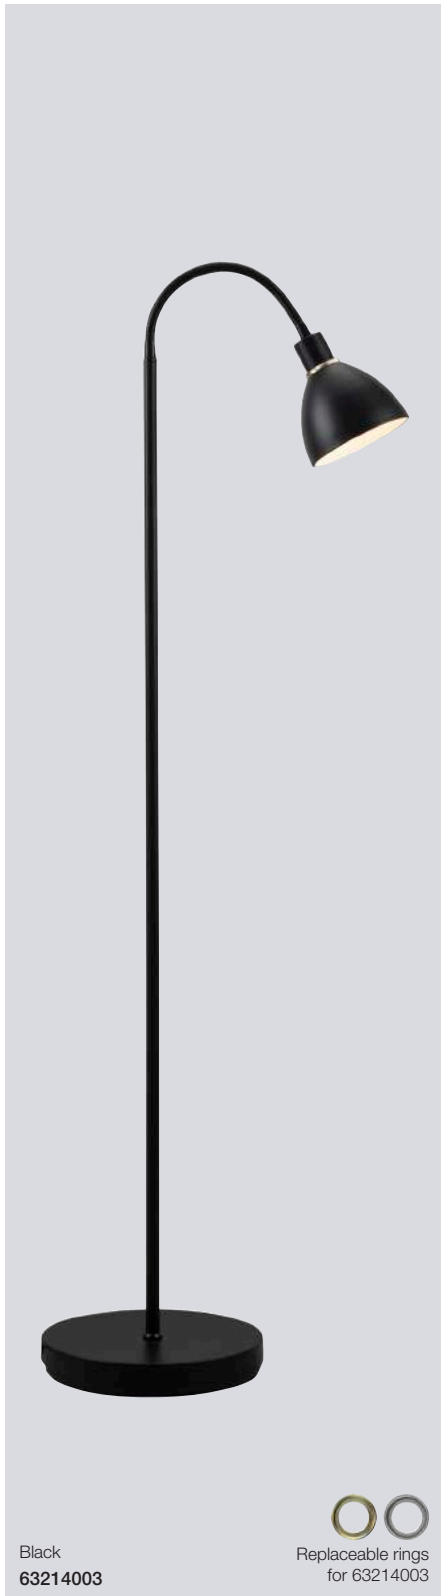

Ray Dim Floor

Masterbox	Qty 2
Size	H: 164 cm, Shade Ø: 12 cm, Flex arm: 19 cm, Shade H: 9 cm, Pipe Ø: 1,6 cm, Base Ø: 28 cm
Material	Metal - Metal/Glass
IP Class	IP20, Class 2
Cable	Cable: Black/Clear 180 cm non replaceable Switch on fixture
Light source	E14, Max. 2X40W, Excl. light source, Incl. Rotate dimmer,
Features	Contemporary and simple style