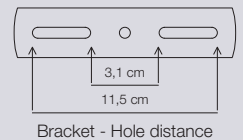

Rusty brown - Rusty brown inside the shade
48491009

Andy Table

Masterbox	Qty 3
Size	H: 40 cm, Shade Ø: 20 cm, Base Ø: 15 cm, Tilt angle: 30°
Material	Metal/Plastic
IP Class	IP20, Class 2
Cable	Cable: Black 150 cm non replaceable Switch on cable
Light source	E14, Max. 15W, Excl. light source,
Features	Industrial style, Rust colour and rough surface

Andy wall

Masterbox	Qty 3
Size	H: 23 cm, D: 27 cm, Shade Ø: 20 cm, Base mount: Ø12 cm Tilt angle: 30°
Material	Metal/Plastic
IP Class	IP20, Class 2
Cable	Cable: Black 150 cm replaceable Switch on cable
Light source	E27, Max. 15W, Excl. light source,
Features	Industrial style, Rust colour and rough surface