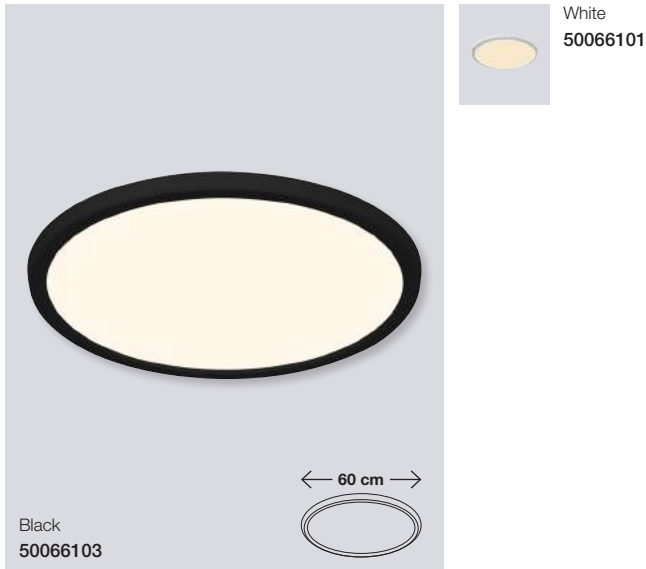

*OJA is also available as Smart Light, see page 327

Oja 60 2700K Step-Dim Ceiling

Masterbox	Qty 3
Size	H: 3,2 cm, W: 60 cm, L: 60 cm, D: 3,2 cm
Material	Plastic/Metal
IP Class	IP20, Class 1
Light source	Fixed LED, Incl. 38W LED, Lumen 3.000, Kelvin 2700, Life hours 25.000, RA 80, Beam angle 120°, Not dimmable
Features	3-Step MOODMAKER dim 100-50-20% by wall switch, Night light on 20% with back light effect memory, Memory & reset function when the light is tuned off/on 5 times, 5 year LED guarantee