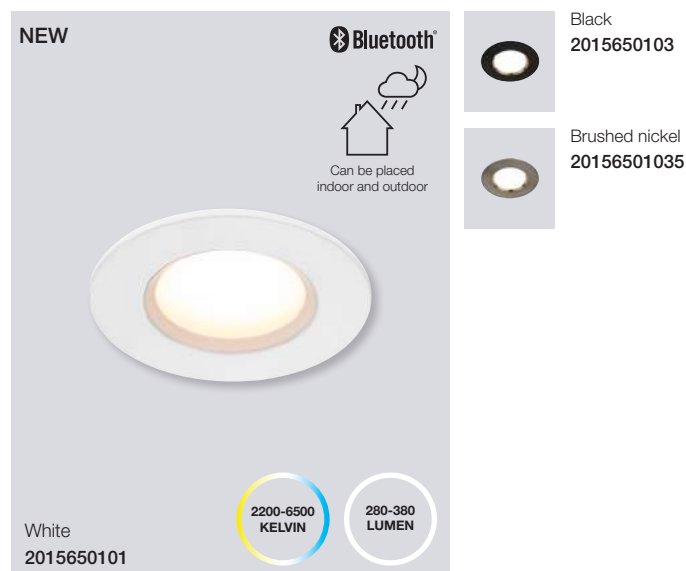

Dorado Smart Light 1-Kit Downlight

Masterbox	Qty 6
Size	D: 5,4 cm, H: 5,4 cm, Ø: 8,5 cm
Material	Plastic/Metal
IP Class	IP65, Class 2
Light source	Fixed LED, Incl. 4,7W LED, Lumen 380, Kelvin 2200-6500, Life hours 20.000, RA 80, Beam angle 36°
Features	IP 65 protection for both outdoor and bathroom use, Bluetooth connection to Nordlux Smart Light, Adjustable kelvin and lumen output, 5 year LED guarantee