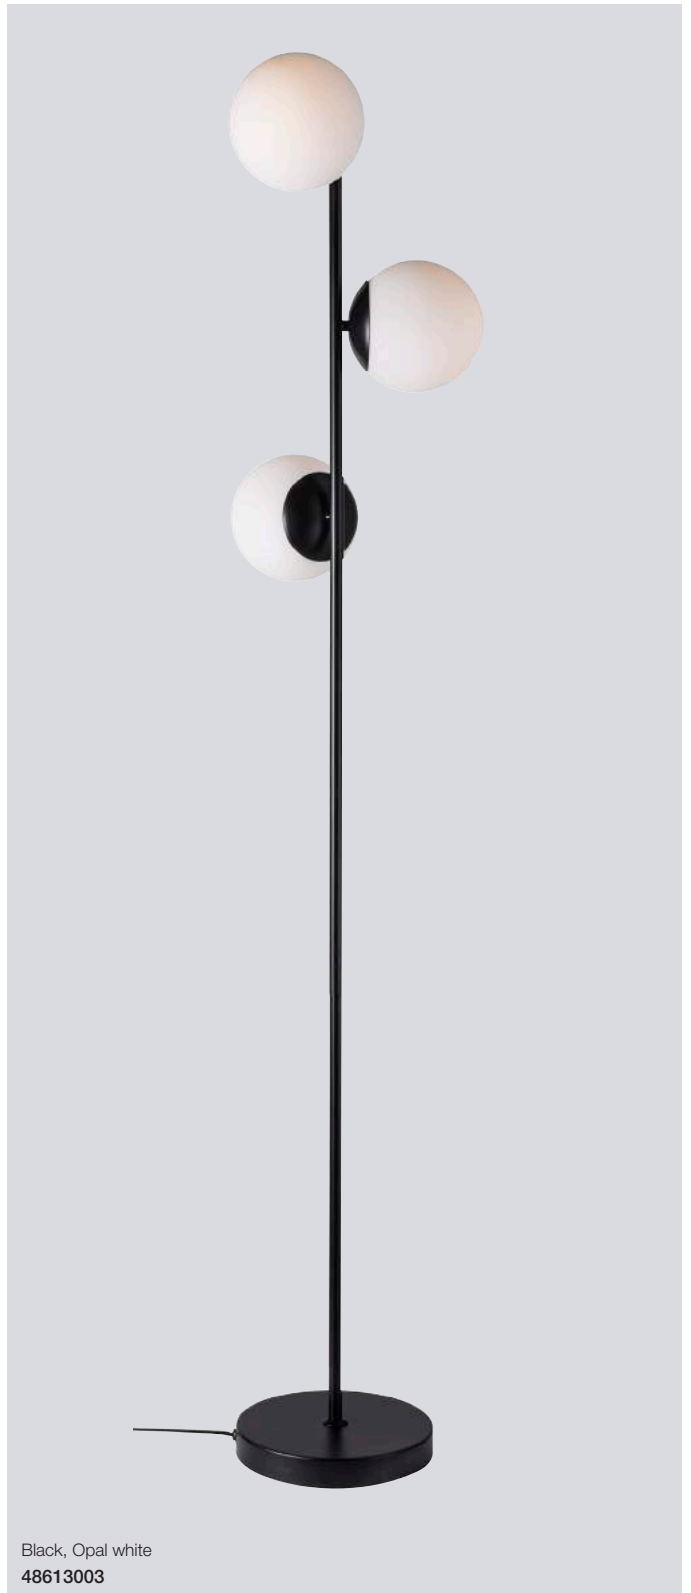

Black, Opal white
48603003

Black, Opal white
48613003

Lilly Pendant

Masterbox	Qty 2
Size	H: 36,5 cm, W: 32 cm, Shade Ø: 15 cm
Material	Metal/Glass
IP Class	IP20, Class 2
Cable	Textile cable: Black 200 cm non replaceable
Canopy	Color: Black, Material: Plastic Ø: 12,3 cm, H: 8,7 cm
Light source	E14, Max. 3X40W, Excl. light source,
Features	Modern and glamour style, Opal mouthblown glass

Lilly Floor

Masterbox	Qty 2
Size	H: 150 cm, Shade Ø: 15 cm, Base Ø: 23 cm
Material	Metal/Glass
IP Class	IP20, Class 2
Cable	Cable: Black 150 cm non replaceable Switch on cable
Light source	E14, Max. 3X15W, Excl. light source,
Features	Modern style, Opal mouthblown glass