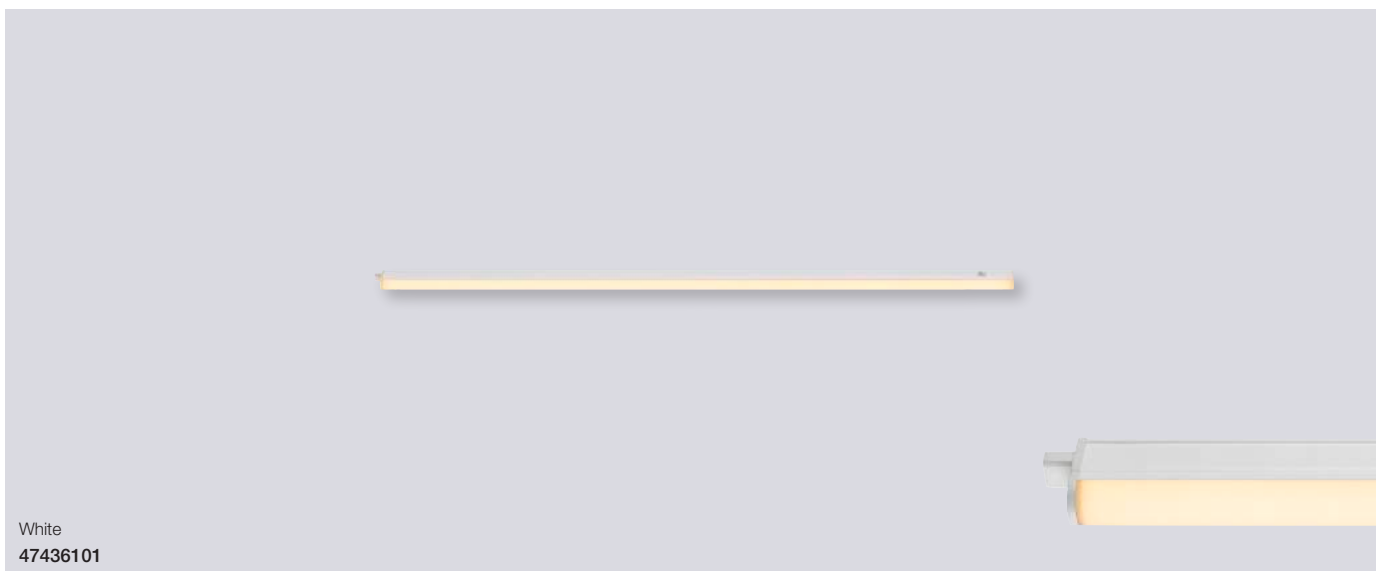

Latona 56,2 9W Under cabinet

Masterbox	Qty 6
Size	W: 2,4 cm, L: 56,2 cm, D: 3,4 cm
Material	Plastic
IP Class	IP20, Class 2
Light source	Fixed LED, Incl. 9W LED, Incl. 2-Step MOODMAKER TM, Lumen 730, Kelvin 3000/4000, Life hours 25.000, RA 80, Beam angle 130°, Not dimmable
Features	2-Step MOODMAKER 3000K/4000K by switch on body, Ideally suited for under cabinet lighting, Parallel connection possible, 5 year LED guarantee