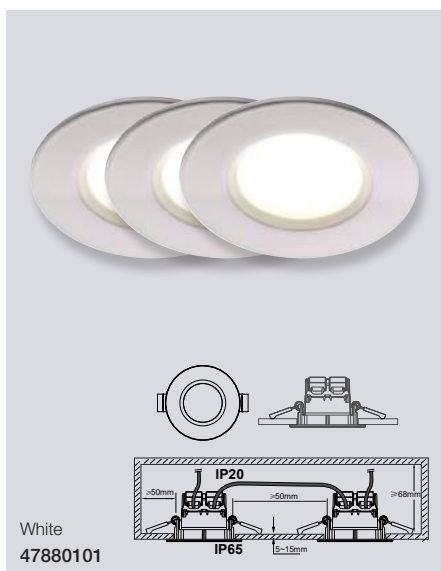

Clarkson Round IP65 3-Kit 4000K Downlight

1. **Masterbox** Qty 3
   Size H: 5,4 cm, Ø: 8,5 cm,
   Mounting min. height: 6,8 cm
   Cut-out Ø: 7,2 cm
   Material Plastic/Metal
   IP Class IP65, Class 2
   Light source Fixed LED, Incl. 3X4,8W LED,
   Lumen 3X380, Kelvin 4000, Life hours 20.000, RA 80,
   Beam angle 100°, Not dimmable
   Features Parallel connection possible, 5 year LED guarantee

Clarkson Square IP65 3-Kit 4000K Downlight

1. **Masterbox** Qty 3
   Size H: 5,4 cm, Ø: 8,5 cm,
   Mounting min. height: 6,8 cm
   Cut-out Ø: 7,2 cm
   Material Plastic/Metal
   IP Class IP65, Class 2
   Light source Fixed LED, Incl. 3X4,8W LED,
   Lumen 3X380, Kelvin 4000, Life hours 20.000, RA 80,
   Beam angle 100°, Not dimmable
   Features Parallel connection possible, 5 year LED guarantee

*Only for Benelux & France

*Only for Benelux & France