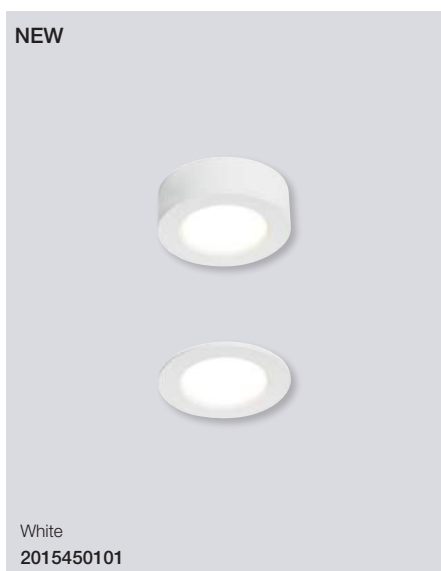

Kitchenio 1-kit Under cabinet

Masterbox	Qty 3
Size	H: 2,1 cm, W: 6,4 cm, L: 6,4 cm, D: 2,1 cm, Ø: 6,4 cm
Material	Plastic/Plastic
IP Class	IP20, Class 2
Light source	Fixed LED, Incl. 2W LED, Lumen 170, Kelvin 3000-4000, Life hours 25.000, RA 80, Beam angle 110°, Not dimmable
Features	2-Step MOODMAKER 3000K/4000K by switch optional, Parallel connection possible memory+reset option, Recessed or surface mounting screw/taped incl., 5 year LED guarantee

Kitchenio 3-kit Under cabinet

Masterbox	Qty 3
Size	H: 2,1 cm, W: 6,4 cm, L: 6,4 cm, Ø: 6,4 cm
Material	Plastic/Plastic
IP Class	IP20, Class 2
Light source	Fixed LED, Incl. 3X2W LED, Lumen 3X170, Kelvin 3000/4000, Life hours 25.000, RA 80, Beam angle 110°, Not dimmable
Features	2-Step MOODMAKER 3000K/4000K by switch optional, Parallel connection possible memory+reset option, Recessed or surface mounting screw/taped incl., 5 year LED guarantee