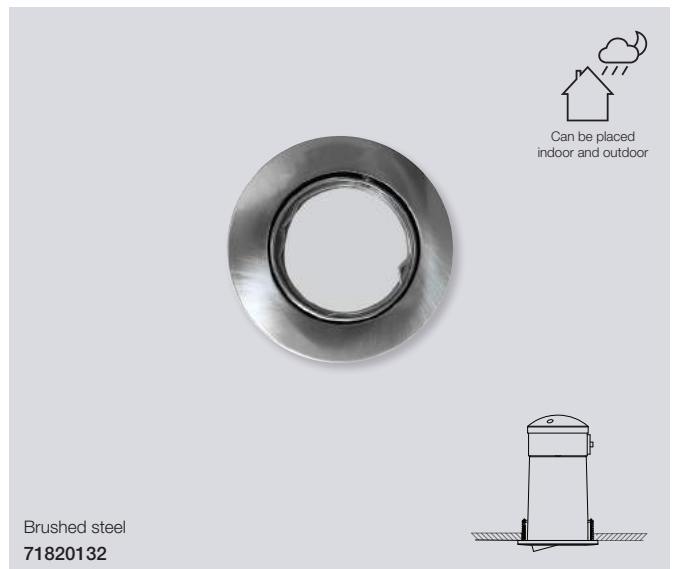

Brushed steel
71810132

Brushed steel
71820132

Mixit Pro Downlight

Masterbox	Qty 3
Size	H: 7,2 cm, Ø: 8,5 cm, Mounting min. height: 6,5 cm Cut-out Ø: 7,6 cm, Tilt angle: 30°
Material	Plastic/Metal
IP Class	IP23, Class 2
Light source	GU10, Max. 8W LED, Excl. light source,
Features	Ideally suited for combination with NORDLUX SMART, Can be mounted directly in the insulation

Mixit Downlight

Masterbox	Qty 3
Size	H: 13,5 cm, Ø: 8,5 cm, Mounting min. height: 14 cm Cut-out Ø: 7,6 cm, Tilt angle: 25°
Material	Plastic/Metal
IP Class	IP23, Class 2
Light source	GU10, Max. 8W LED, Excl. light source,
Features	Ideally suited for combination with NORDLUX SMART, Can be mounted directly in the insulation