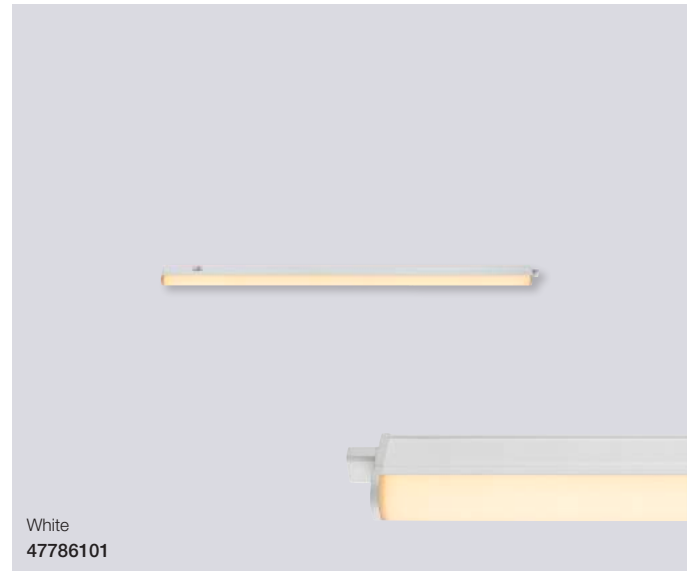

### Renton 30 Under cabinet

<b>Masterbox</b>	Qty 6
<b>Size</b>	W: 2,4 cm, L: 31,2 cm, D: 3,4 cm
<b>Material</b>	Plastic
<b>IP Class</b>	IP20, Class 2
<b>Light source</b>	Fixed LED, Incl. 5W LED, Lumen 350, Kelvin 2700, Life hours 25.000, RA 80, Beam angle 130°, Not dimmable
<b>Features</b>	Parallel connection possible, Ideally suited for under cabinet lighting, Connection cable included, 5 year LED guarantee