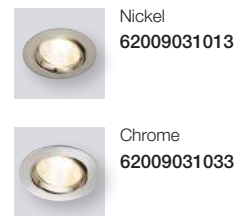

Apollo IP23 2700K 1-Kit Dim Tilt Downlight

Masterbox	Qty 10
Size	H: 5,4 cm, Ø: 8,5 cm, Mounting min. height: 6,8 cm
Material	Metal/Plastic
IP Class	IP23, Class 2
Light source	Fixed LED, Incl. 4,8W LED, Lumen 345, Kelvin 2700, Life hours 20.000, RA 80, Beam angle 36°, Dimmable
Features	Parallel connection possible, 5 year LED guarantee

*Only for Benelux & France

Apollo IP23 2700K 3-Kit Tilt Downlight

Masterbox	Qty 10
Size	H: 5,4 cm, Ø: 8,5 cm, Mounting min. height: 6,8 cm
Material	Metal/Plastic
IP Class	IP23, Class 2
Light source	Fixed LED, Incl. 3X4,8W LED, Lumen 3X345, Kelvin 2700, Life hours 20.000, RA 80, Beam angle 36°, Not dimmable
Features	Parallel connection possible, 5 year LED guarantee

*Only for Benelux & France

Apollo IP23 4000K 3-Kit Tilt Downlight

Masterbox	Qty 10
Size	H: 5,4 cm, Ø: 8,5 cm, Mounting min. height: 6,8 cm
Material	Metal/Plastic
IP Class	IP23, Class 2
Light source	Fixed LED, Incl. 3X4,8W LED, Lumen 3X380, Kelvin 4000, Life hours 20.000, RA 80, Beam angle 36°, Not dimmable
Features	Parallel connection possible, 5 year LED guarantee

*Only for Benelux & France

Apollo IP23 4000K 5-Kit Tilt Downlight

Masterbox	Qty 10
Size	H: 5,4 cm, Ø: 8,5 cm, Mounting min. height: 6,8 cm
Material	Metal/Plastic
IP Class	IP23, Class 2
Light source	Fixed LED, Incl. 5x4,8W LED, Lumen 380, Kelvin 4000, Life hours 20.000, RA 80, Beam angle 36°, Not dimmable
Features	Parallel connection possible, 5 year LED guarantee

*Only for Benelux & France