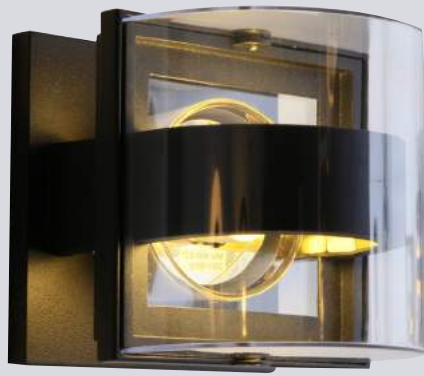

Black, Clear
873923