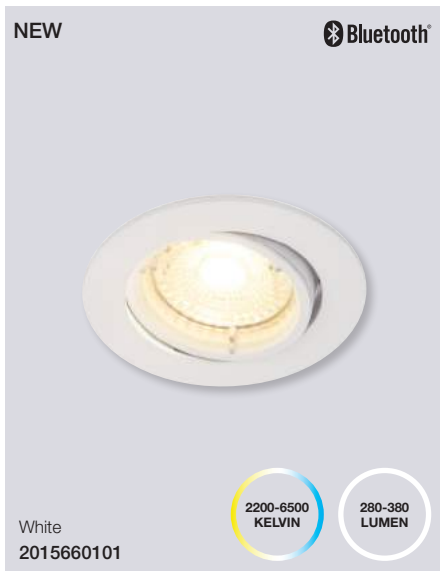

### Dorado Smart Light 1-Kit Downlight

<b>Masterbox</b>	Qty 6
<b>Size</b>	D: 5,4 cm, H: 5,4 cm, Ø: 8,5 cm
<b>Material</b>	Plastic/Metal
<b>IP Class</b>	IP65, Class 2
<b>Light source</b>	Fixed LED, Incl. 4,7W LED, Lumen 380, Kelvin 2200-6500, Life hours 20.000, RA 80, Beam angle 36°
<b>Features</b>	IP 65 protection for both outdoor and bathroom use, Bluetooth connection to Nordlux Smart Light, Adjustable kelvin and lumen output, 5 year LED guarantee