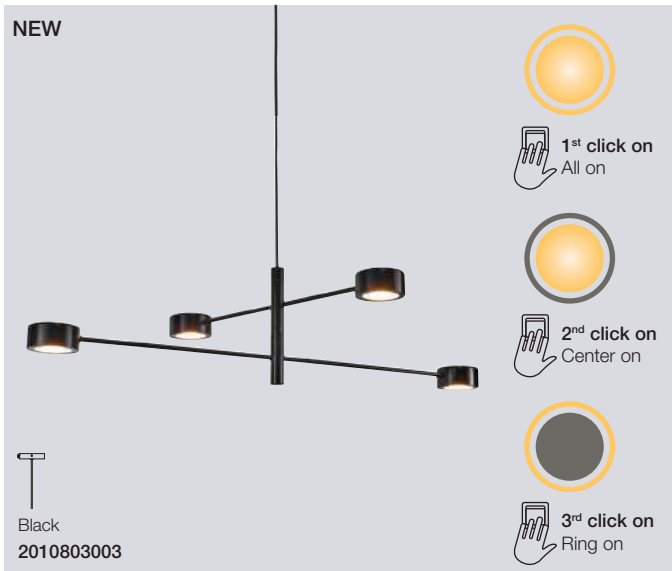

## Clyde Floor

<b>Masterbox</b>	Qty 2
<b>Size</b>	H: 138 cm, W: 23 cm, L: 26,6 cm, Shade Ø: 8,5 cm, Pipe Ø: 1,6 cm, Base Ø: 23 cm, Tilt angle: 130°
<b>Material</b>	Metal/Plastic
<b>IP Class</b>	IP20, Class 2
<b>Cable</b>	Textile cable: Black 150 cm non replaceable Switch on cable
<b>Light source</b>	Fixed LED, Incl. 2X5W LED, Incl. 3-Step MOODMAKER™ with memory, Lumen 2X350, Kelvin 2700, Life hours 25.000, RA 80, Beam angle 120°, Not dimmable
<b>Features</b>	Minimalistic design, Adjustable construction, 350 lumen per head, 5 year LED guarantee

### Clyde Pendant

<b>Masterbox</b>	Qty 2
<b>Size</b>	H: 22,25 cm, W: 8,5 cm, L: 89,6 cm, Shade Ø: 8,5 cm, Tilt angle: 320°
<b>Material</b>	Metal/Plastic
<b>IP Class</b>	IP20, Class 2
<b>Cable</b>	Textile cable: Black 200 cm non replaceable
<b>Canopy</b>	Color: Black, Material: Metal, Ø: 12,5 cm, H: 2,5 cm
<b>Light source</b>	Fixed LED, Incl. 4X5W SMD, Incl. 3-Step MOODMAKER™ with memory, Lumen 4X350, Kelvin 2700, Life hours 25.000, RA 80, Beam angle 120°, Not dimmable
<b>Features</b>	Minimalistic design, Adjustable construction, 350 lumen per head, 5 year LED guarantee

### Clyde Pendant

<b>Masterbox</b>	Qty 2
<b>Size</b>	H: 9,3 cm, W: 8,5 cm, L: 115 cm
<b>Material</b>	Metal/Plastic
<b>IP Class</b>	IP20, Class 2
<b>Cable</b>	Textile cable: Black 200 cm non replaceable
<b>Canopy</b>	Color: Black, Material: Metal, Ø: 35x9 cm, H: 2,5 cm
<b>Light source</b>	Fixed LED, Incl. 4X5W SMD, Incl. 3-Step MOODMAKER™, Lumen 4X350, Kelvin 2700, Life hours 25.000, RA 80, Beam angle 120°, Not dimmable
<b>Features</b>	Minimalistic design, 3-step MOODMAKER™ with memory function, 350 lumen per head, 5 year LED guarantee