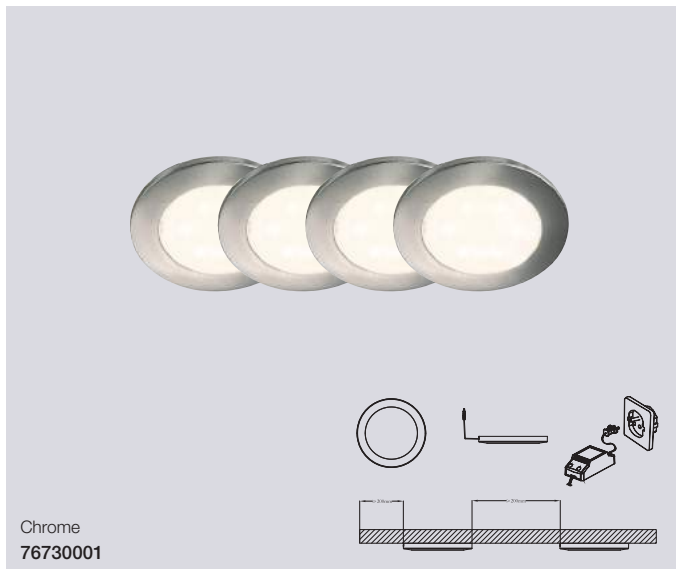

Lismore 4-kit 48W Under cabinet

Masterbox	Qty 3
Size	H: 0,8 cm, Ø: 6 cm
Material	Plastic
IP Class	IP20, Class 3
Cable	Cable: Black 150 cm Switch on cable
Light source	Fixed LED, Incl. 4X0.7W LED, Lumen 4X75, Kelvin 3000, Candela 16, Life hours 30.000, RA 80, Beam angle 120°, Not dimmable
Features	Ideally suited for under cabinet lighting, Cable 1,5m included, Inline on/off switch, Ultra flat design, 5 year LED guarantee