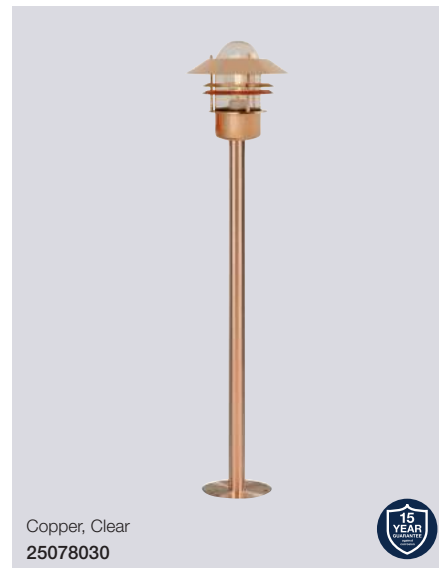

Copper, Clear
25078030

Blokhuis Wall

- **Masterbox** Qty 3
- **Size** H: 23 cm, D: 25 cm, Shade Ø: 22 cm, Base mount: Ø 9,7 cm
- **Material** Galvanized steel/Glass
- **IP Class** IP54, Class 1
- **Light source** E27, Max. 60W, Excl. light source,
- **Features** Parallel connection possible,
  15 year anti corrosion guarantee on Galvanized steel

Blokhuis Garden

- **Masterbox** Qty 3
- **Size** H: 92 cm, Shade Ø: 22 cm, Pipe Ø: 3,5 cm, Base Ø: 15 cm
- **Material** Copper/Glass - Galvanized steel/Glass - Stainless steel/Glass
- **IP Class** IP54, Class 2
- **Light source** E27, Max. 60W, Excl. light source,
- **Features** Parallel connection possible,
  15 year anti corrosion guarantee on Copper and Galvanized steel
  Suitable for Base no. 22039931