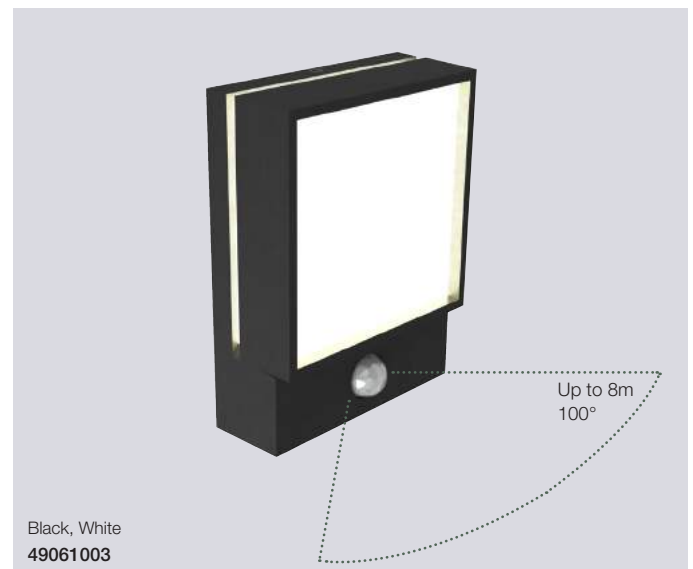

Black, White
49061003

Dalton Wall by Bønnelycke mdd

Masterbox	Qty 3
Size	H: 29,6 cm, W: 20 cm, D: 24,8 cm
Material	Stainless steel/Glass
IP Class	IP44, Class 1
Light source	E27, Max. 40W, Excl. light source,
Features	Parallel connection possible

Egon Wall

Masterbox	Qty 3
Size	H: 17,5 cm, W: 13 cm, D: 5,6 cm
Material	Aluminium/Plastic
IP Class	IP44, Class 1
Light source	Fixed LED, Incl. 8W LED, Lumen 450, Kelvin 2700, Life hours 25.000, RA 80, Beam angle 100°, Not dimmable
Features	Dual light LED, Build-in daylight and motion sensor, Parallel connection possible, 5 year LED guarantee