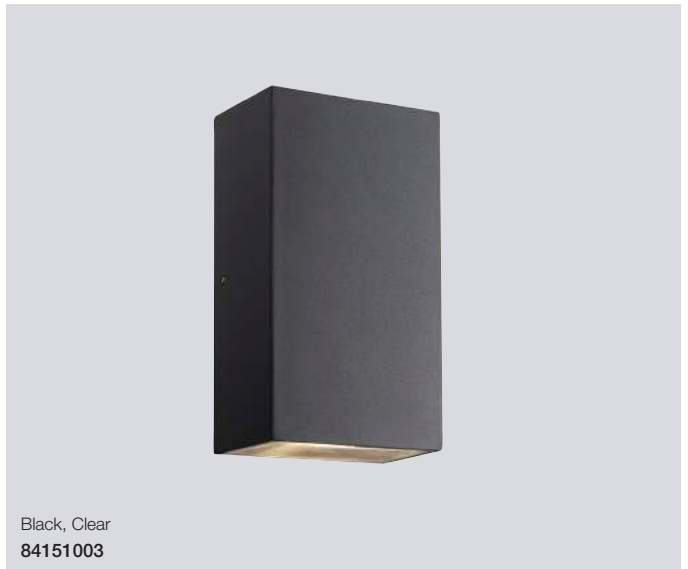

Rold Kubi wall

Masterbox	Qty 3
Size	H: 16 cm, W: 9 cm, D: 5,5 cm, Base mount: 8 x 14,3 cm
Material	Metal/Glass
IP Class	IP44, Class 1
Light source	Fixed LED, Incl. 2X5W LED, Lumen 2X375, Kelvin 3000, Life hours 25.000, RA 80, Beam angle 125°, Not dimmable
Features	Parallel connection possible, 5 year LED guarantee