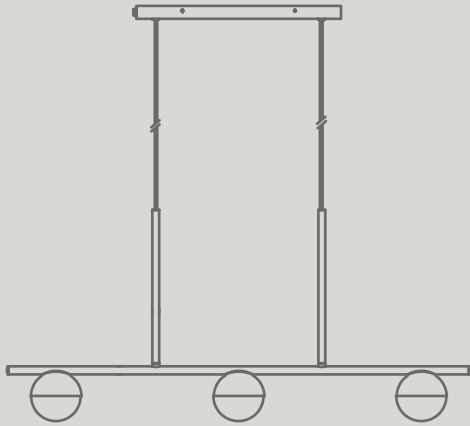

Meet the Contina's

no. 2010953003 black / no. 2010953035 brass