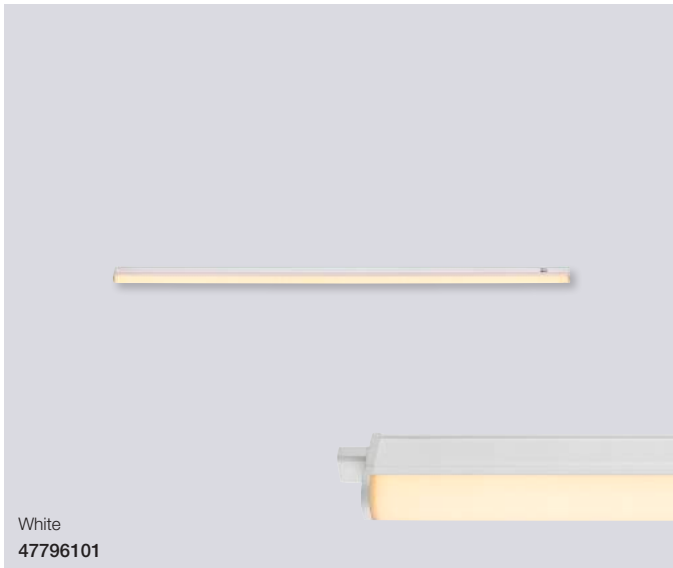

Renton 90 Under cabinet

Masterbox	Qty 6
Size	W: 2,4 cm, L: 91,2 cm, D: 3,4 cm
Material	Plastic
IP Class	IP20, Class 2
Light source	Fixed LED, Incl. 12W LED, Lumen 900, Kelvin 2700, Life hours 25.000, RA 80, Beam angle 130°, Not dimmable
Features	Parallel connection possible, Ideally suited for under cabinet lighting, Connection cable included, 5 year LED guarantee