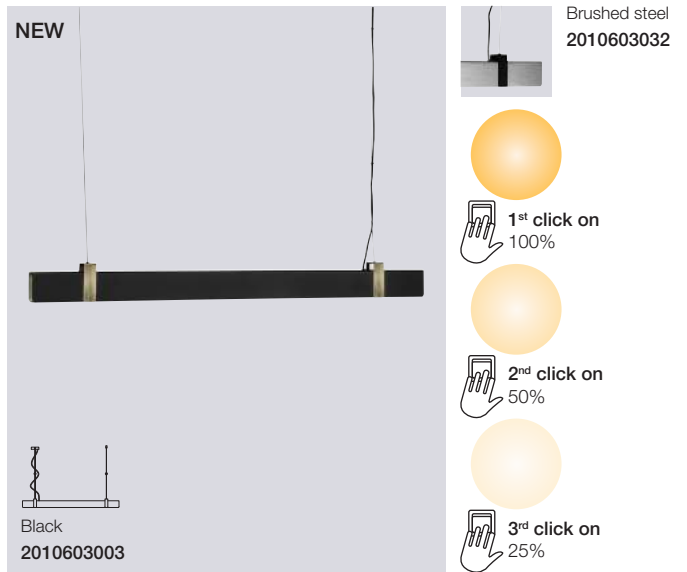

### Clyde Wall

<b>Masterbox</b>	Qty 3
<b>Size</b>	H: 10 cm, W: 10 cm, D: 13,6 cm, Shade Ø: 8,5 cm, Tilt angle: 320°
<b>Material</b>	Metal/Plastic
<b>IP Class</b>	IP20, Class 2
<b>Cable</b>	Textile cable: Black 150 cm replaceable On wall base
<b>Light source</b>	Fixed LED, Incl. 5W LED, Incl. 3-Step MOODMAKER™, Lumen 350, Kelvin 2700, Life hours 25.000, RA 80, Beam angle 120°, Not dimmable
<b>Features</b>	Minimalistic design, 3-step MOODMAKER™ with memory function, 350 lumen per head, 5 year LED guarantee

### Clyde Table

<b>Masterbox</b>	Qty 3
<b>Size</b>	H: 40,7 cm, W: 15 cm, L: 25,5 cm, Shade Ø: 8,5 cm, Pipe Ø: 1,15 cm, Tilt angle: 130°
<b>Material</b>	Metal/Plastic
<b>IP Class</b>	IP20, Class 2
<b>Cable</b>	Textile cable: Black 150 cm non replaceable Switch on cable
<b>Light source</b>	Fixed LED, Incl. 5W LED, Incl. 3-Step MOODMAKER™ with memory, Lumen 350, Kelvin 2700, Life hours 25.000, RA 80, Beam angle 120°, Not dimmable
<b>Features</b>	Minimalistic design, Adjustable construction, 350 lumen per head, 5 year LED guarantee

# Meet Lilt

no. 2010603003 black / no. 2010603032 brushed steel

Functionality and design come together in the Lilt series. Lilt has a continuous illuminating surface throughout the lamp, which contributes to a homogeneous light output.

### Lilt Pendant

<b>Masterbox</b>	Qty 3
<b>Size</b>	H: 10,2 cm, W: 115 cm, L: 4,3 cm, D: 4,3 cm, Shade Ø: 3,7 cm
<b>Material</b>	Metal/Plastic
<b>IP Class</b>	IP20, Class 2
<b>Cable</b>	Textile cable: Black 200 cm non replaceable
<b>Canopy</b>	Color: Black, Material: Metal Ø: 9 cm, H: 2,5 cm
<b>Light source</b>	Fixed LED, Incl. 28W LED, Incl. 3-Step MOODMAKER™ 100-50-25%, Lumen 2.200, Kelvin 2700, Life hours 20.000, RA 80, Not dimmable
<b>Features</b>	Slim minimalistic design, 3-step dimming from wall switch - 100-50-25%, Perfect above a long dining table/ kitchen island, 5 year LED guarantee