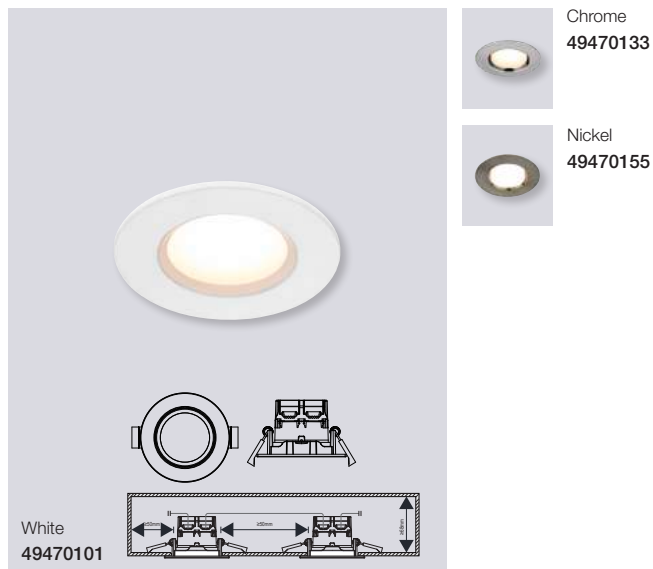

*Dorado is also available as Smart Light, see page 327

Dorado 4000K 1-Kit Dim Downlight

Masterbox	Qty 3
Size	H: 3,6 cm, Ø: 8,5 cm, Mounting min. height: 4,6 cm Cut-out Ø: 7,2 cm
Material	Plastic/Metal
IP Class	IP65, Class 2
Light source	Fixed LED, Incl. 5,5W LED, Lumen 380, Kelvin 4000, Life hours 20.000, RA 80, Beam angle 100°, Dimmable
Features	Parallel connection possible, 5 year LED guarantee

*Only for Benelux & France