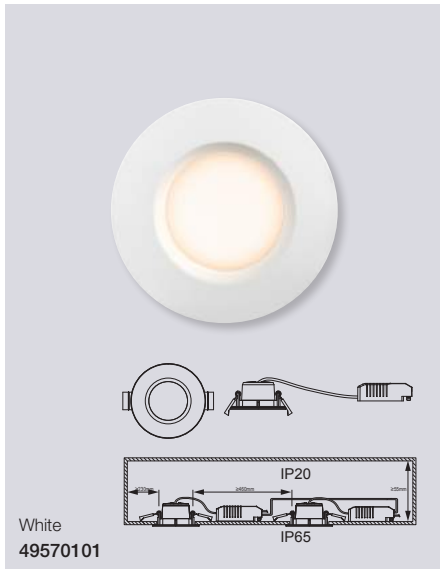

Tiaki 2700K/4000K Downlight

- **Masterbox** Qty 3
- **Size** H: 4,5 cm, Ø: 8,5 cm, Mounting min. height: 5,5 cm
- **Material** Plastic/Metal
- **IP Class** IP65, Class 2
- **Light source** Fixed LED, Incl. 5,7-8,6W, Lumen 345, Kelvin 2700/4000, Candela 150, Life hours 20.000, RA 80, Beam angle 100°, Dimmable
- **Features** 2-Step MOODMAKER™ 2700K345lm 4000K600lm-switch, Ideally suited for bathroom zone 1-2 IP65, Parallel connection possible, 5 year LED guarantee, External connector block