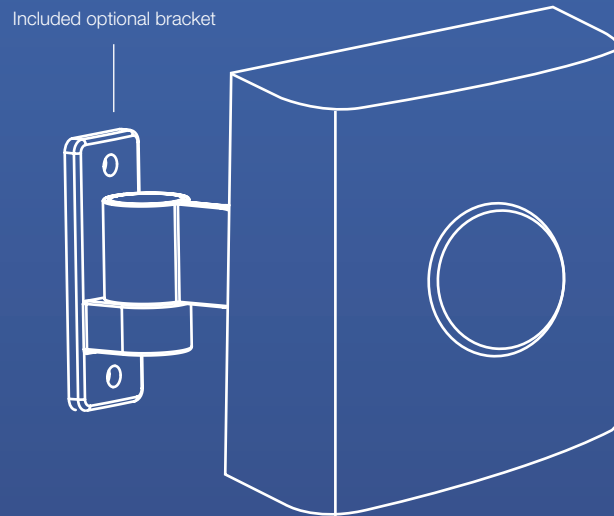

Bluetooth®

Smart Sensor

Smart Sensor 49091001 white - Smart Sensor 49091003 black

Smart Sensor is a wireless battery-operated lux and motion sensor with free mounting opportunities, as no cables to the sensor are required. The sensor operates via Bluetooth and is connected to the Nordlux Smart Light app, where you easily regulate the movement and darkness sensitivity of the sensor. Mount the sensor directly on the wall or with the enclosed bracket to determine the direction of the sensor. With the Nordlux Smart Light app you can easily determine, which Smart Light lamps or ordinary lamps with Nordlux Smart Light bulbs the sensor should control.