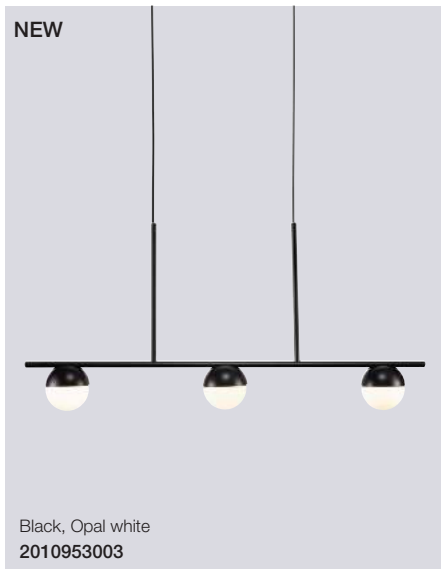

Contina Pendant

Masterbox	Qty 2
Size	H: 41,3 cm, W: 10 cm, L: 90 cm, Shade Ø: 10 cm
Material	Metal/Glass
IP Class	IP20, Class 2
Cable	Textile cable: Black/White 200 cm
Canopy	Color: Black, Material: Metal Ø: 40*5 cm, H: 2,5 cm
Light source	G9, Max. 5W, Excl. light source,
Features	Modern and glamour style, White opal mouthblown glass and black matte metal, Three lamp heads that emits a practical light

Contina Wall

Masterbox	Qty 3
Size	H: 37,2 cm, W: 12,5 cm, L: 73,6 cm, Shade Ø: 10 cm, Base Ø: 12 cm, Tilt angle: 165°
Material	Metal/Glass
IP Class	IP20, Class 2
Cable	Textile cable: Black/White 150 cm Switch on cable
Light source	G9, Max. 5W, Excl. light source,
Features	Modern and glamour style, White opal mouthblown glass and black matte metal, Flexible construction

Contina Pendant

Masterbox	Qty 3
Size	H: 48,5 cm, W: 15 cm, L: 27 cm, Shade Ø: 10 cm, Pipe Ø: 1,25 cm, Base Ø: 15 cm, Tilt angle: 130°
Material	Metal/Glass
IP Class	IP20, Class 2
Cable	Textile cable: Black/White 150 cm non replaceable Switch on cable
Light source	G9, Max. 5W, Excl. light source,
Features	Modern and glamour style, White opal mouthblown glass and black matte metal, Adjustable head to both sides and up/down

Contina Floor

Masterbox	Qty 2
Size	H: 139,5 cm, W: 25 cm, L: 35,5 cm, Shade Ø: 10 cm, Pipe Ø: 1,35 cm, Base Ø: 25 cm, Tilt angle: 140°
Material	Metal/Glass
IP Class	IP20, Class 2
Cable	Textile cable: Black/White 150 cm non replaceable Switch on cable
Light source	G9, Max. 5W, Excl. light source,
Features	Modern and glamour style, White opal mouthblown glass and black matte metal, Adjustable head to both sides and up/down