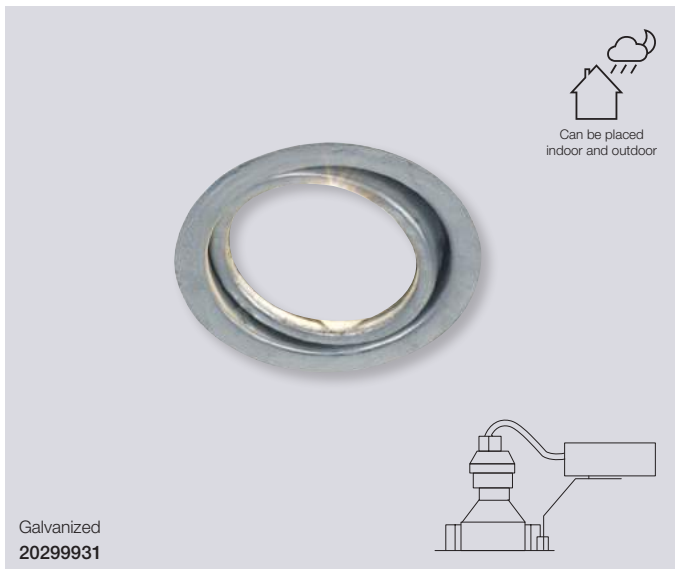

Tip Downlight

Masterbox	Qty 3
Size	H: 8,5 cm, Ø: 8 cm, Mounting min. height: 15 cm Cut-out Ø: 7,2 cm, 5.4 Ltr. Tilt angle: 35°
Material	Metal
IP Class	IP23, Class 2
Light source	GU10, Max. 35W, Excl. light source,
Features	Parallel connection possible, IP23 - In and outdoor use, Parallel connection possible, 15 year anti corrosion guarantee on Metal