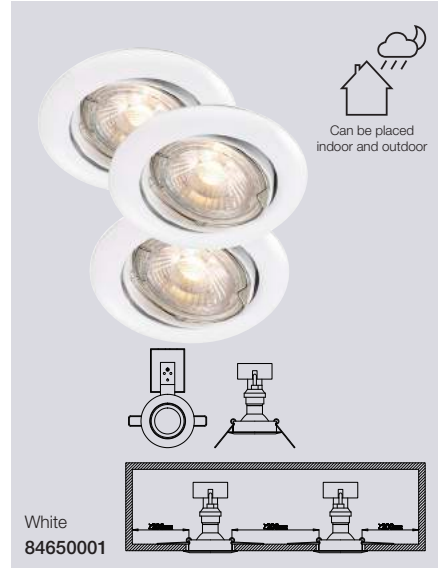

Brushed steel
54540132

White
84650001

Triton 3-kit Downlight

Masterbox	Qty 6
Size	H: 8,7 cm, Ø: 9 cm, Mounting min. height: 15 cm Cut-out Ø: 7,5 cm, 5.4 Ltr. Tilt angle: 25°
Material	Metal
IP Class	IP23, Class 2
Light source	GU10, Max. 3X35W, Excl. light source,
Features	Parallel connection possible

Recess 3-Kit LED COB Downlight

Masterbox	Qty 3
Size	H: 7,95 cm, Ø: 8,15 cm, Mounting min. height: 15 cm Cut-out Ø: 7,5 cm, 5.4 Ltr., Tilt angle: 25°
Material	Metal
IP Class	IP23, Class 2
Cable	Cable: Black 200 cm replaceable
Light source	GU10, Max. 3X35W, Incl. 3X3W COB, Lumen 3X175, Kelvin 3000, Candela 350, Life hours 25.000, RA 80, Beam angle 38°, Not dimmable Light source energy class A+