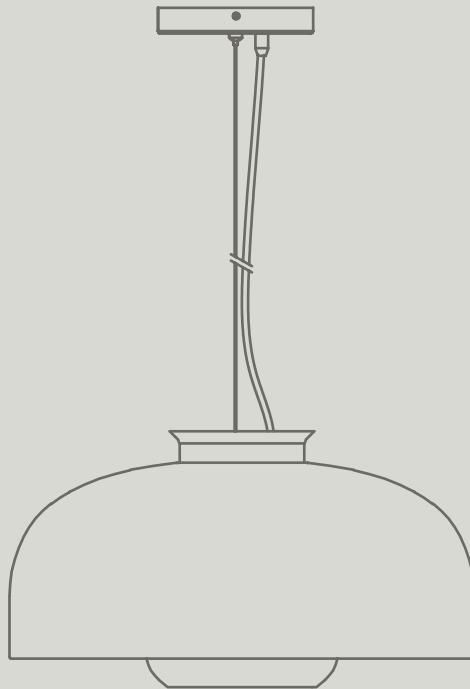

Meet Miry

no. 2010733003 black / no. 2010733010 grey

Miry is a decorative series in metal with an element of white opal glass in the middle of the shade. The glass element protrudes both on the top and bottom of the shade, thus ensuring that the light is directed both upwards and downwards. The white opal glass covers the light source and contributes to a soft and comfortable light.