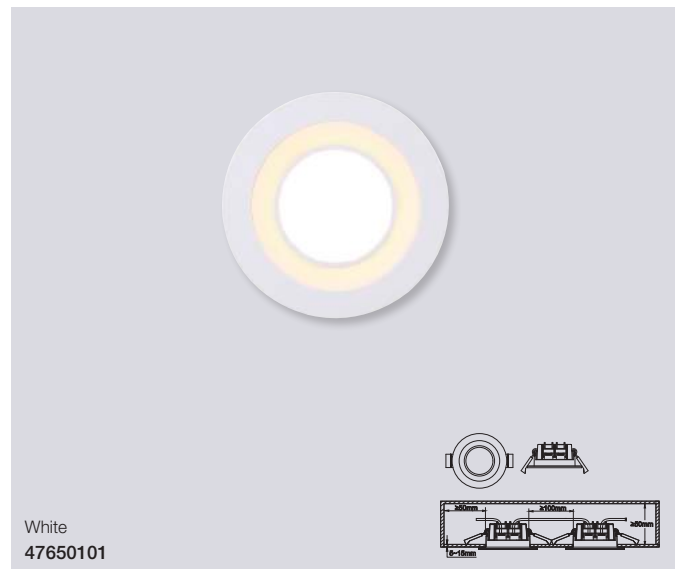

Clyde 8 4000K Downlight

Masterbox	Qty 3
Size	H: 3,5 cm, Ø: 8,2 cm, Mounting min. height: 5 cm Cut-out Ø: 6,5 cm
Material	Plastic/Plastic
IP Class	IP20, Class 2
Light source	Fixed LED, Incl. 5,5W LED, Incl. 3-Step MOODMAKER TM, Lumen 400, Kelvin 4000, Life hours 25.000, RA 80, Beam angle 120°, Not dimmable
Features	Parallel connection possible, 5 year LED guarantee

*Only for Benelux & France