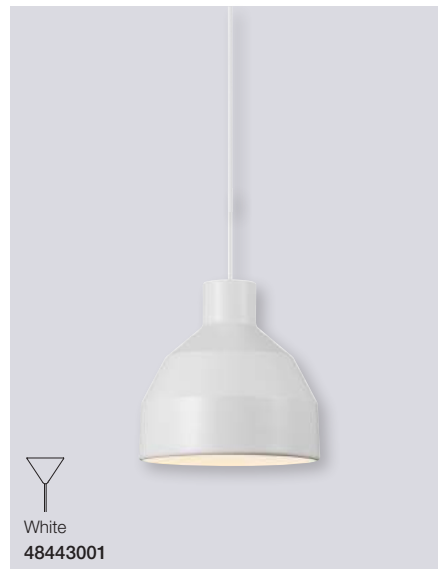

White
48443001

Ames Pendant

Masterbox	Qty 2
Size	Shade Ø: 30 cm, Shade H: 33 cm
Material	Metal
IP Class	IP20, Class 1
Cable	Cable: White/Black 300 cm non replaceable
Canopy	Color: White/Black, Material: Metal Ø: 12 cm, H: 2,5 cm
Light source	E27, Max. 40W, Excl. light source,
Features	Contemporary and simple style

William 20 Pendant

Masterbox	Qty 3
Size	Shade Ø: 20 cm, Shade H: 20 cm
Material	Metal
IP Class	IP20, Class 2
Cable	Cable: White/Black 200 cm non replaceable
Canopy	Color: White/Black, Material: Plastic Ø: 12,3 cm, H: 8,7 cm
Light source	E27, Max. 25W, Excl. light source,
Features	Industrial style