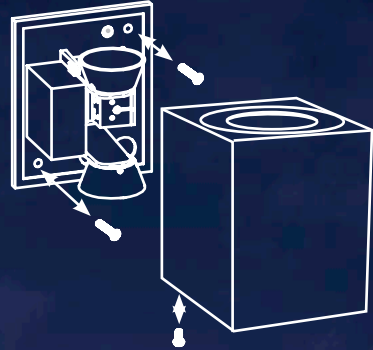

Easy mounting
2 cable inlets
3 screw mounting

Finn

Danish design by
Bønnelycke mdd

3 light effects included in 4970 and 4971