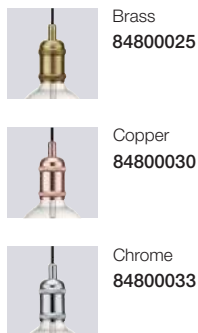

Avra Pendant

Masterbox	Qty 3
Size	H: 10,2 cm, Ø: 5,1 cm
Material	Metal
IP Class	IP20, Class 2
Cable	Textile cable: Black 200 cm non replaceable
Canopy	Color: Black, Material: Plastic Ø: 9,2 cm, H: 7,2 cm
Light source	E27, Max. 60W, Excl. light source,
Features	Industrial style

Please see our decorative bulbs from page 294

Spiral Suspension Additional

Masterbox	Qty 1
Size	L: 137 cm, Ø: 9 cm
Material	Plastic
IP Class	IP20, Class 2
Cable	Cable: White 120 cm
Canopy	Color: White, Material: Plastic
Light source	E27, Max. 60W, Excl. light source,