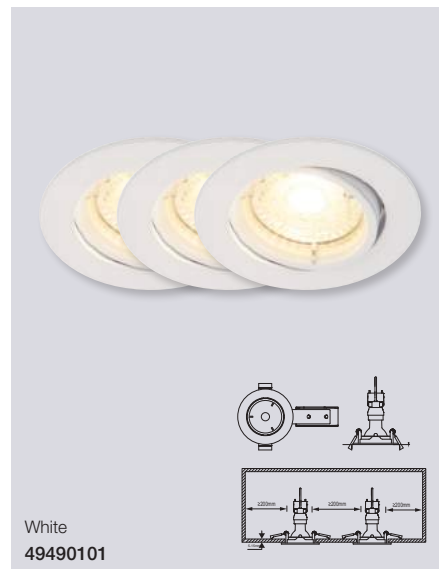

Carina 2700K 3-Kit Dim Tilt Downlight

Masterbox	Qty 3
Size	H: 10,3 cm, Ø: 8,5 cm, Mounting min. height: 11,3 cm Cut-out Ø: 7,2 cm, Tilt angle: 12°
Material	Metal
IP Class	IP20, Class 2
Light source	GU10, Max. 50W, Incl. 3X5W LED, Lumen 3X345, Kelvin 2700, Life hours 15.000, RA 80, Beam angle 36°, Dimmable Light source energy class A+
Features	Stepless dimmable 0-100% by wall dimmer excl.