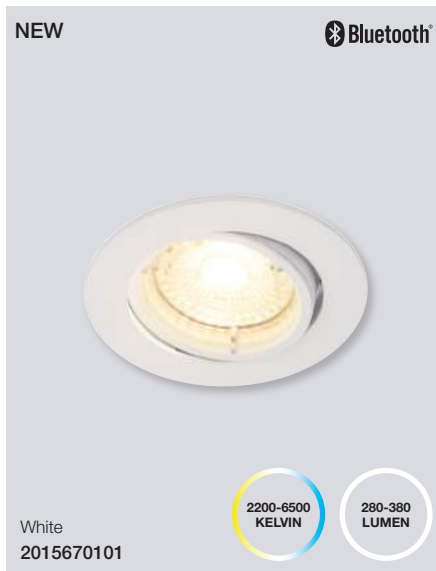

### Dorado Smart Light 1-Kit Downlight

<b>Masterbox</b>	Qty 6
<b>Size</b>	D: 5,4 cm, H: 5,4 cm, Ø: 8,5 cm
<b>Material</b>	Plastic/Metal
<b>IP Class</b>	IP65, Class 2
<b>Light source</b>	Fixed LED, Incl. 4,7W LED, Lumen 380, Kelvin 2200-6500, Life hours 20.000, RA 80, Beam angle 36°
<b>Features</b>	IP 65 protection for both outdoor and bathroom use, Bluetooth connection to Nordlux Smart Light, Adjustable kelvin and lumen output, 5 year LED guarantee