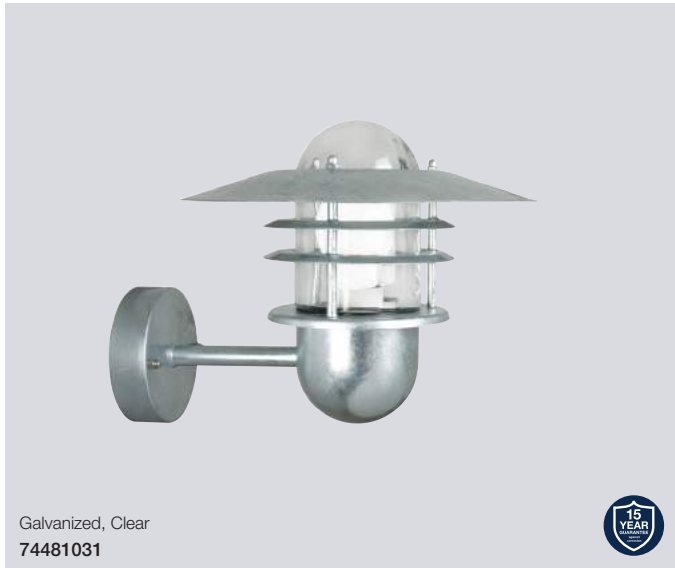

Agger Wall

- **Masterbox** Qty 3
- **Size** H: 20 cm, D: 29,5 cm, Shade Ø: 25,5 cm, Base mount: Ø 11 cm
- **Material** Galvanized steel/Glass
- **IP Class** IP54, Class 2
- **Light source** E27, Max. 60W, Excl. light source,
- **Features** Parallel connection possible,
  15 year anti corrosion guarantee on Galvanized steel