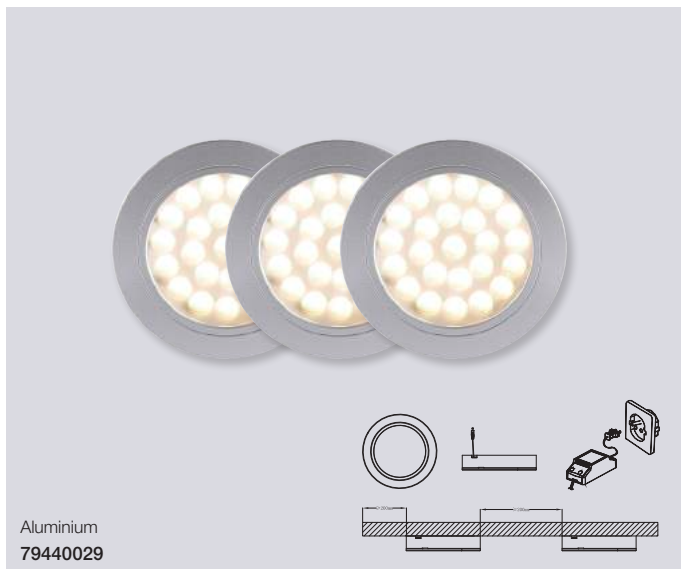

Aluminium
79440029

Cambio 2W Under cabinet

- **Masterbox** Qty 6
- **Size** D: 1,1 cm, Ø: 6,5 cm,
  Mounting min. height: 1,1 cm
  Cut-out Ø: 6,2 cm
- **Material** Plastic/Metal
- **IP Class** IP20, Class 3
- **Cable** Cable: White 200 cm
- **Light source** Fixed LED, Incl. 2W LED,
  Lumen 150, Kelvin 3000, Candela 149, Life hours 30.000,
  RA 80, Beam angle 90°, Not dimmable
- **Features** Ideally suited for under cabinet lighting,
  Connector block included, 5 year LED guarantee

Cambio 2W 3-Kit Under cabinet

- **Masterbox** Qty 3
- **Size** H: 1,1 cm, D: 1,1 cm, Ø: 6,5 cm, H: 1,1 cm, Ø: 6,5 cm,
  Mounting min. height: 1,1 cm, Cut-out Ø: 6,2 cm
- **Material** Plastic/Metal
- **IP Class** IP20/23, Class 3
- **Cable** Cable: White 200 cm
  Switch on cable
- **Light source** Fixed LED, Incl. 3X2W LED,
  Lumen 3X150, Kelvin 3000, Candela 149, Life hours 30.000,
  RA 80, Beam angle 90°, Not dimmable
- **Features** Ideally suited for under cabinet lighting,
  Connector block included, 5 year LED guarantee