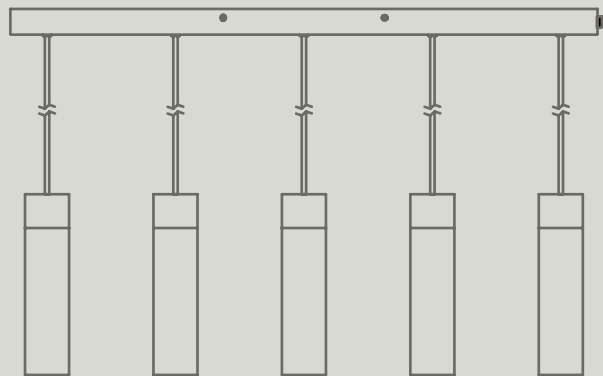

no. 2010483003 black / no. 2010483010 grey

The minimalistic Tilo series oozes of Nordic elegance with the slim design and clean lines. The thin lamp head emits a precise downward light, and with the unmistakable character feature of ash wood and matte metal, Tilo is the perfect addition to the stylish and modern home.