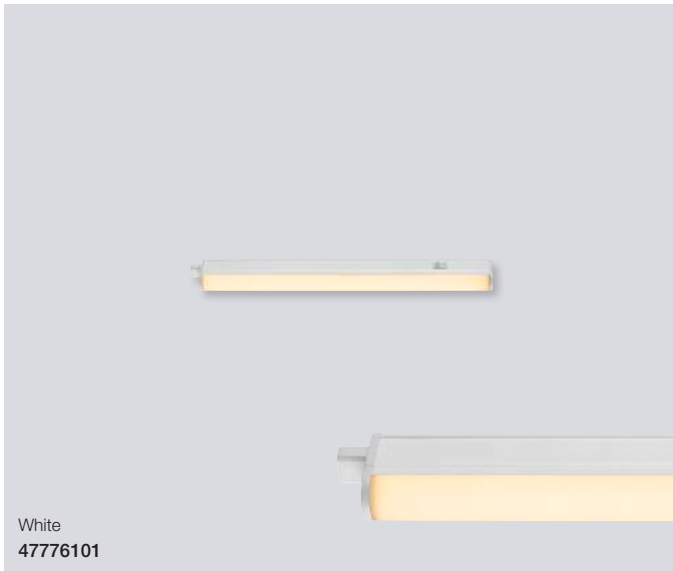

### Renton 30 Under cabinet

<b>Masterbox</b>	Qty 6
<b>Size</b>	W: 2,4 cm, L: 31,2 cm, D: 3,4 cm
<b>Material</b>	Plastic
<b>IP Class</b>	IP20, Class 2
<b>Light source</b>	Fixed LED, Incl. 5W LED, Lumen 350, Kelvin 2700, Life hours 25.000, RA 80, Beam angle 130°, Not dimmable
<b>Features</b>	Parallel connection possible, Ideally suited for under cabinet lighting, Connection cable included, 5 year LED guarantee