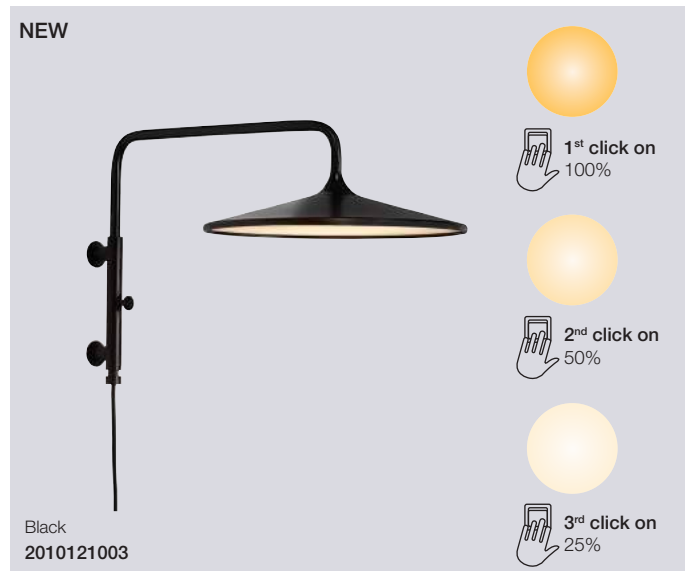

# Meet Balance

no. 2010103003

no. 2010121003

no. 2010145003

no. 2010164003

Simplicity, minimalism and functionality characterize the Balance series. The clean lines, round shapes and matte black metal contributes to an elegant expression with associations to the stylish Nordic decor. The light spreads beautifully throughout the screen with an even glare-free light, and furthermore the Balance series is equipped with a built-in step dimming function, allowing you to adjust the light from your regular wall switch.

### Balance Pendant

<b>Masterbox</b>	Qty 3
<b>Size</b>	Shade Ø: 42 cm, Shade H: 15,8 cm
<b>Material</b>	Metal/Acrylic
<b>IP Class</b>	IP20, Class 2
<b>Cable</b>	Textile cable: Black 200 cm non replaceable
<b>Canopy</b>	Color: Black, Material: Plastic Ø: 12,3 cm, H: 8,6 cm
<b>Light source</b>	Fixed LED, Incl. 17,5W LED, Incl. 3-Step MOODMAKER™ 100-50-25%, Lumen 1.700, Kelvin 2700, Life hours 30.000, RA 80, Beam angle 120°, Not dimmable
<b>Features</b>	Minimalistic design, 1700 Lumen with 3 step dimming from wall switch, 5 year LED guarantee

### Balance Wall

<b>Masterbox</b>	Qty 2
<b>Size</b>	H: 31 cm, W: 30 cm, D: 50 cm, Shade Ø: 30 cm, Pipe Ø: 1,3 cm, Tilt angle: 136°
<b>Material</b>	Metal/Acrylic
<b>IP Class</b>	IP20, Class 2
<b>Cable</b>	Textile cable: Black 150 cm non replaceable, Switch on cable
<b>Light source</b>	Fixed LED, Incl. 17,5W LED, Incl. 3-Step MOODMAKER™ 100-50-25%, Lumen 1.200, Kelvin 2700, Life hours 30.000, RA 80, Beam angle 120°, Not dimmable
<b>Features</b>	Minimalistic design, 1200 Lumen with 3 step dimming from cable switch, Adjustable up/down and to both sides, 5 year LED guarantee