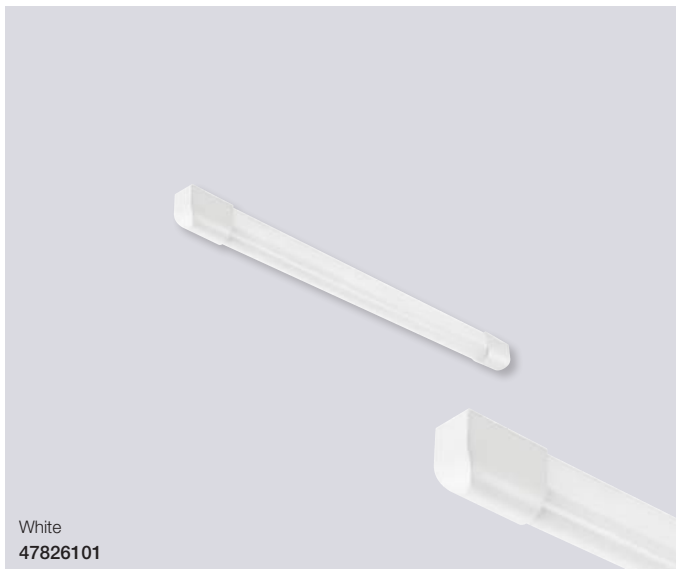

White
47836101

White
47826101

Arlington 60 Batten

Masterbox	Qty 6
Size	W: 3,2 cm, L: 61 cm, D: 4,5 cm
Material	Plastic
IP Class	IP20, Class 2
Light source	Fixed LED, Incl. 12W LED, Lumen 1.000, Kelvin 4000, Life hours 25.000, RA 80, Beam angle 150°, Not dimmable
Features	Ideally suited for under cabinet lighting, 5 year LED guarantee