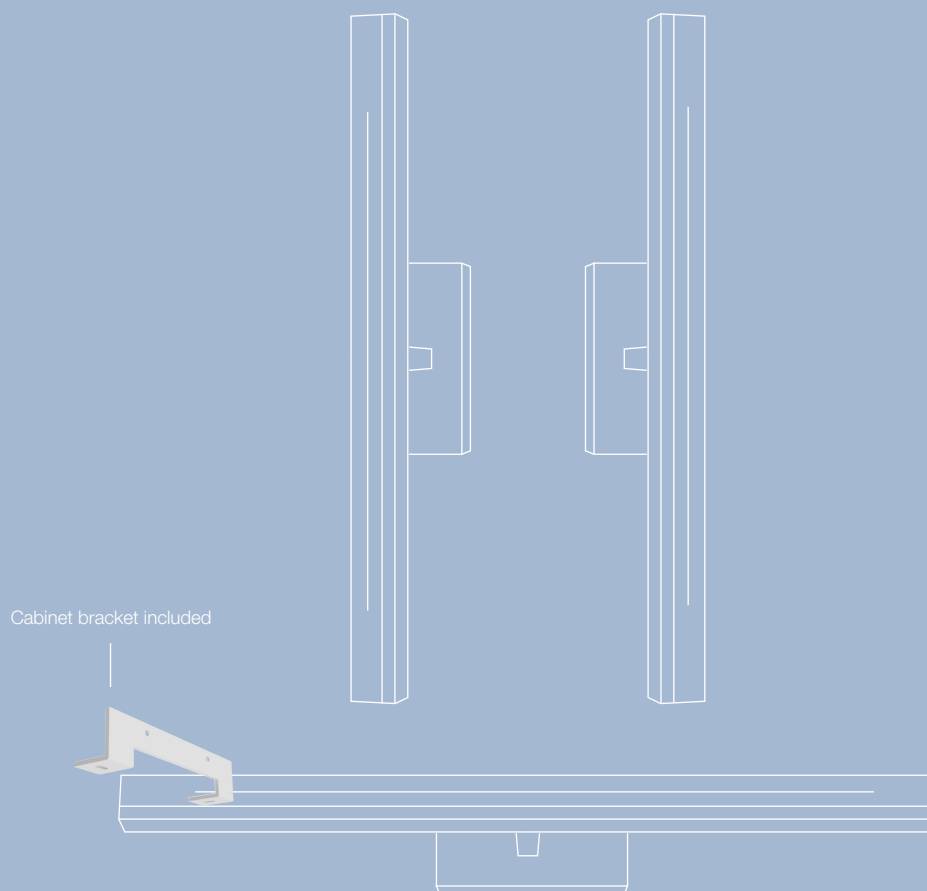

Otis

BATHE IN LIGHT

Otis 40 2015401001 white - Otis 40 2015401033 chrome - Otis 40 2015401055 brushed nickel
Otis 60 2015411001 white - Otis 60 2015411033 chrome - Otis 60 2015411055 brushed nickel

On/Off and night light operated by standard wall switch

2-Step MOODMAKER™ switch

1st Switch both Downlight and side/night light on 1300/1650lm

2nd Switch just the side/night light on 20/35lm

RA90 – Natural Light

Memory & reset function when the light is turned off/on 5 times

Rotating reflector and adjustable depth (telescopic)

Vertical and horizontal installation

Cabinet bracket included