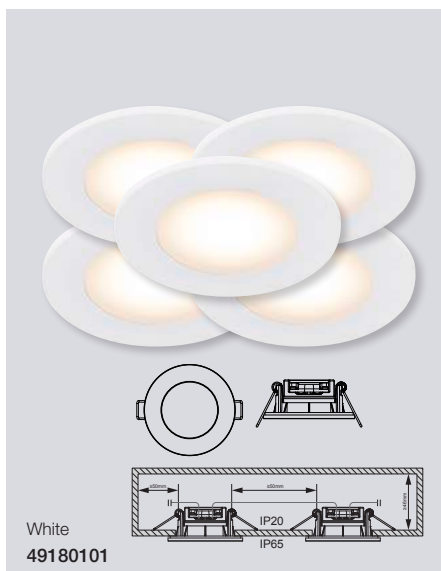

Leonis 2700K IP65 3-Kit Downlight

- **Masterbox** Qty 3
- **Size** H: 3,6 cm, Ø: 8,5 cm, Mounting min. height: 4,6 cm
  Cut-out Ø: 6,8 cm
- **Material** Plastic
- **IP Class** IP65, Class 2
- **Light source** Fixed LED, Incl. 3x4,5W LED,
  Lumen 345, Kelvin 2700, Life hours 20.000, RA 80,
  Beam angle 110°, Not dimmable
- **Features** Ideally suited for bathroom zone 1-2 IP65,
  Parallel connection possible, Integrated connector block,
  5 year LED guarantee