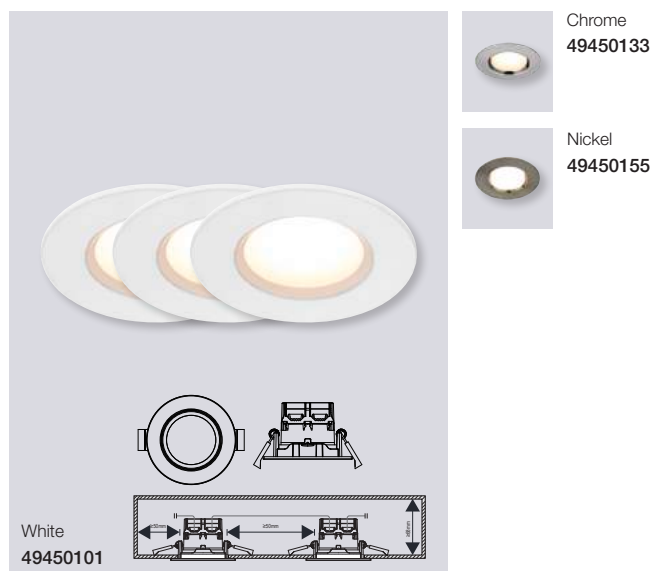

Dorado 4000K 3-Kit Dim Downlight

Masterbox	Qty 3
Size	H: 3,6 cm, Ø: 8,5 cm, Mounting min. height: 4,6 cm Cut-out Ø: 7,2 cm
Material	Plastic/Metal
IP Class	IP65, Class 2
Light source	Fixed LED, Incl. 3X5,5W LED, Lumen 3X380, Kelvin 4000, Life hours 20.000, RA 80, Beam angle 100°, Dimmable
Features	Parallel connection possible, 5 year LED guarantee

*Only for Benelux & France