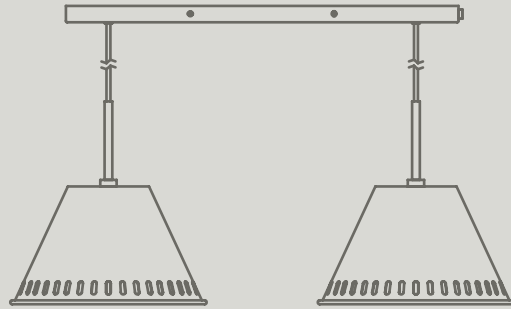

no. 2010363003 black / no. 2010363010 grey