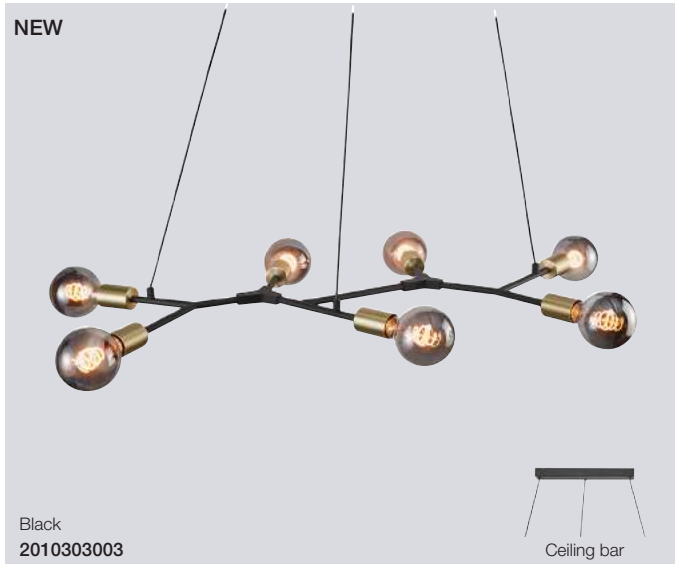

## Pine Floor

<b>Masterbox</b>	Qty 3
<b>Size</b>	H: 133 cm, W: 37 cm, L: 18 cm, Shade Ø: 13,5 cm, Pipe Ø: 1,53 cm, Base Ø: 18 cm, Tilt angle: 90°
<b>Material</b>	Metal
<b>IP Class</b>	IP20, Class 2
<b>Cable</b>	Cable: Black 150 cm non replaceable Switch on fixture
<b>Light source</b>	GU10, Max. 15W, Excl. light source,
<b>Features</b>	Industrial style, Beautiful light effect with holes in the shade, Material mix with matt metal and brass details

# Meet the Josefine's

no. 2010303003

no. 48933003

no. 48941003

no. 48955003

The innovative and playful design makes Josefine a decorative and modern series. The stringent tube contributes to an industrial look, which complements a rough and modern decor. In contrast to the industrial expression are the beautiful brass details and soft shapes, which result in an incredibly decorative series that balances minimalism and elegance in the finest possible manner. Furthermore, the Josefine series allows for personality in the use of decorative lights, illuminating the room in the finest manner imaginable.

### Josefine Pendant

<b>Masterbox</b>	Qty 3
<b>Size</b>	H: 4,4 cm, W: 91 cm, L: 45 cm
<b>Material</b>	Metal
<b>IP Class</b>	IP20, Class 2
<b>Cable</b>	Cable: Black 200 cm non replaceable
<b>Canopy</b>	Color: Black, Material: Metal L: 30,2x9 cm, H: 2,8 cm
<b>Light source</b>	E27, Max. 60W, Excl. light source,
<b>Features</b>	Industrial style, Industrial expression with raw, masculine tubes, New interpretation of a traditional chandelier

### Josefine Pendant

<b>Masterbox</b>	Qty 2
<b>Size</b>	H: 79 cm, W: 55 cm, L: 55 cm, Shade Ø: 4,2 cm, Pipe Ø: 1,9 cm
<b>Material</b>	Metal
<b>IP Class</b>	IP20, Class 2
<b>Cable</b>	Textile cable: Black 200 cm non replaceable
<b>Canopy</b>	Color: Black, Material: Metal Ø: 12 cm, H: 7 cm
<b>Light source</b>	E27, Max. 6X28W, Excl. light source,
<b>Features</b>	Industrial style, Industrial expression with raw, masculine tubes