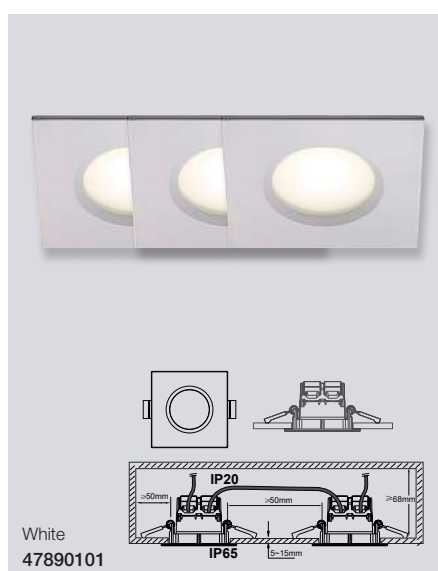

Clarkson Round IP65 3-Kit 4000K Downlight

1. **Masterbox** Qty 3
   Size H: 5,4 cm, Ø: 8,5 cm,
   Mounting min. height: 6,8 cm
   Cut-out Ø: 7,2 cm
   Material Plastic/Metal
   IP Class IP65, Class 2
   Light source Fixed LED, Incl. 3X4,8W LED,
   Lumen 3X380, Kelvin 4000, Life hours 20.000, RA 80,
   Beam angle 100°, Not dimmable
   Features Parallel connection possible, 5 year LED guarantee

Clarkson Square IP65 3-Kit 4000K Downlight

1. **Masterbox** Qty 3
   Size H: 5,4 cm, Ø: 8,5 cm,
   Mounting min. height: 6,8 cm
   Cut-out Ø: 7,2 cm
   Material Plastic/Metal
   IP Class IP65, Class 2
   Light source Fixed LED, Incl. 3X4,8W LED,
   Lumen 3X380, Kelvin 4000, Life hours 20.000, RA 80,
   Beam angle 100°, Not dimmable
   Features Parallel connection possible, 5 year LED guarantee

*Only for Benelux & France

*Only for Benelux & France