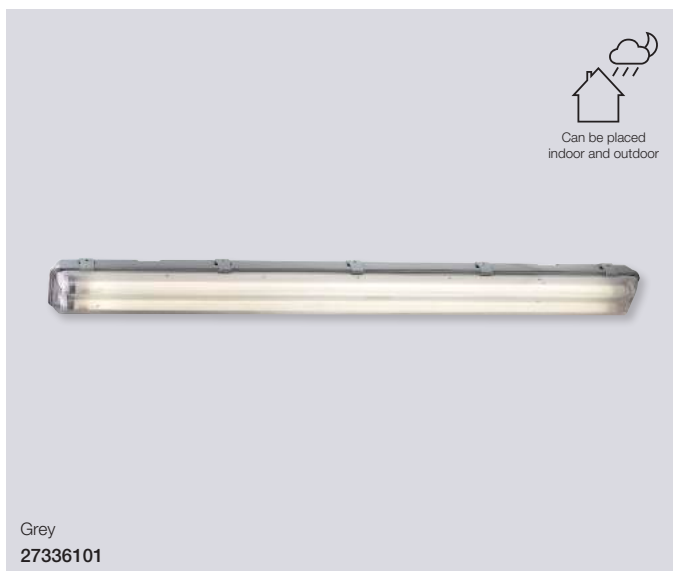

Works IP65 1x36W Batten

Masterbox	Qty 6
Size	W: 8,5 cm, L: 126,8 cm, D: 8,8 cm
Material	Plastic
IP Class	IP65, Class 1
Light source	G13, Max. 36W, Incl. 36W T8, Lumen 2.500, Kelvin 4000, Life hours 16.000, RA 80, Beam angle 360°, Not dimmable
Features	Parallel connection possible, IP65 - In and outdoor use, Easy Connect