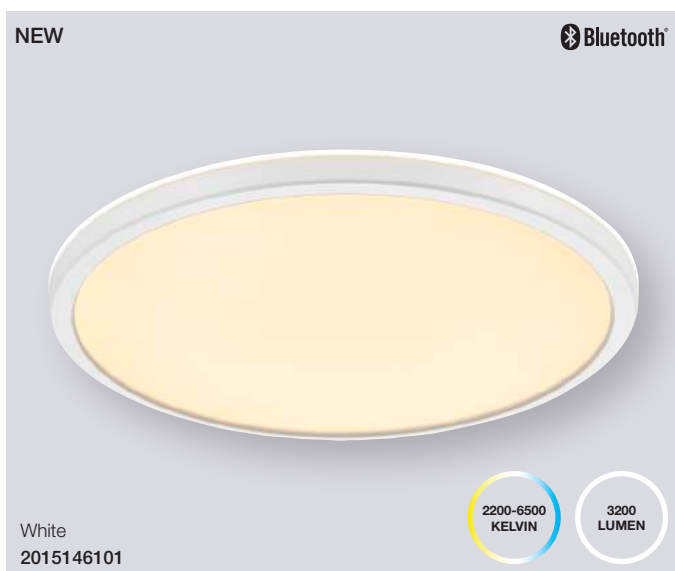

Oja 60 Smart Light Ceiling

Masterbox	Qty 3
Size	H: 2,3 cm, W: 60 cm, D: 2,3 cm, Ø: 60 cm
Material	Plastic/Metal
IP Class	IP20, Class 1
Light source	Fixed LED, Incl. 30W LED, Lumen 3.200, Kelvin 2700-6500, Life hours 25.000, RA 80, Beam angle 120°
Features	Ultra-slim ceiling panel light, Bluetooth connection to Nordlux Smart Light, Adjustable kelvin and lumen output, 5 year LED guarantee