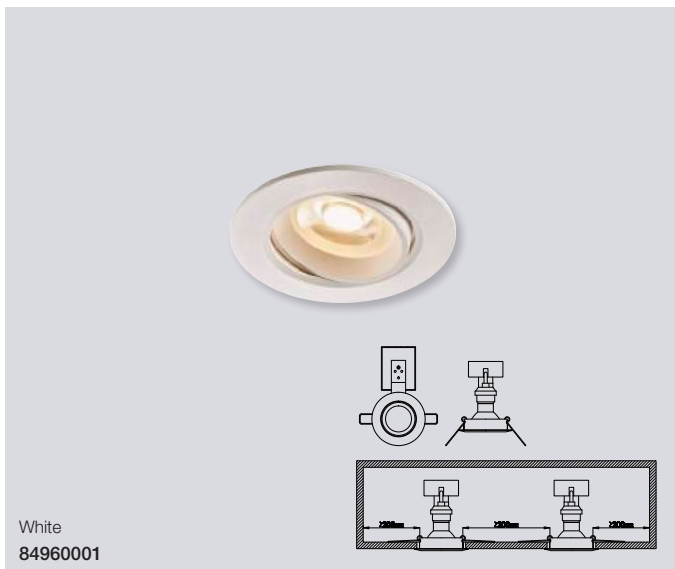

White
84960001

Roar Dim Tilt DownLight

Masterbox	Qty 6
Size	H: 4,4 cm, Ø: 8,5 cm, Mounting min. height: 7 cm Cut-out Ø: 6,8 cm, Tilt angle: 30°
Material	Plastic
IP Class	IP23, Class 2
Cable	Cable: White 20 cm replaceable
Light source	Fixed LED, Incl. 6W LED, Lumen 550, Kelvin 3000, Candela 797, Life hours 30.000, RA 80, Beam angle 40°, Dimmable
Features	Parallel connection possible, Can be mounted directly in the insulation, 5 year LED guarantee