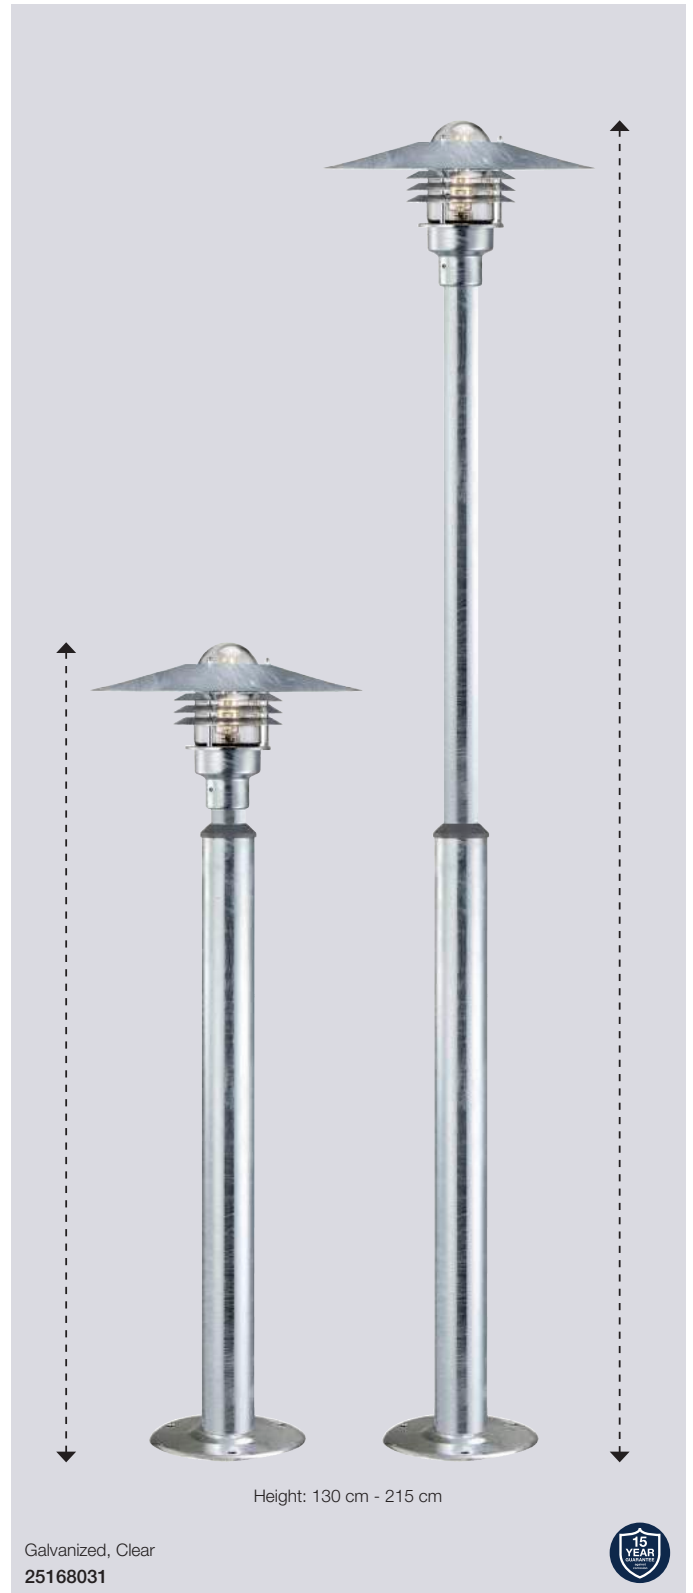

Galvanized,
Clear
25118031

Stainless steel,
Clear
25118034