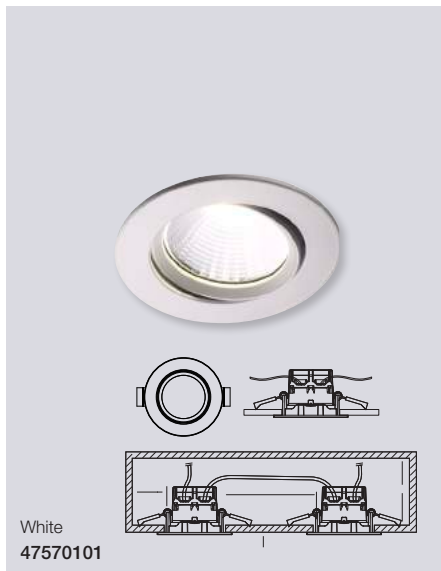

Fremont 2700K 1-Kit Downlight

Masterbox	Qty 3
Size	H: 5,4 cm, Ø: 8,5 cm, Mounting min. height: 6,8 cm Cut-out Ø: 7,2 cm, Tilt angle: 12°
Material	Plastic/Metal
IP Class	IP23, Class 2
Light source	Fixed LED, Incl. 5,5W LED, Lumen 345, Kelvin 2700, Life hours 20.000, RA 80, Beam angle 36°, Dimmable
Features	Stepless dimmable 0-100% by wall dimmer excl., Parallel connection possible, Parallel connection possible, 5 year LED guarantee