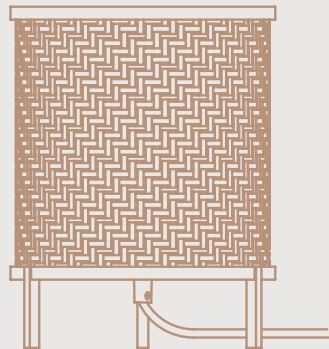

no. 2011135015

The Trinidad series is made of the beautiful and natural bamboo material, which brings the nature into the interior in the finest way. The braided pattern of bamboo is handmade and provides a decorative light pattern in the room as the light shines through the braided bamboo beams, thus creating a warm and cozy atmosphere.