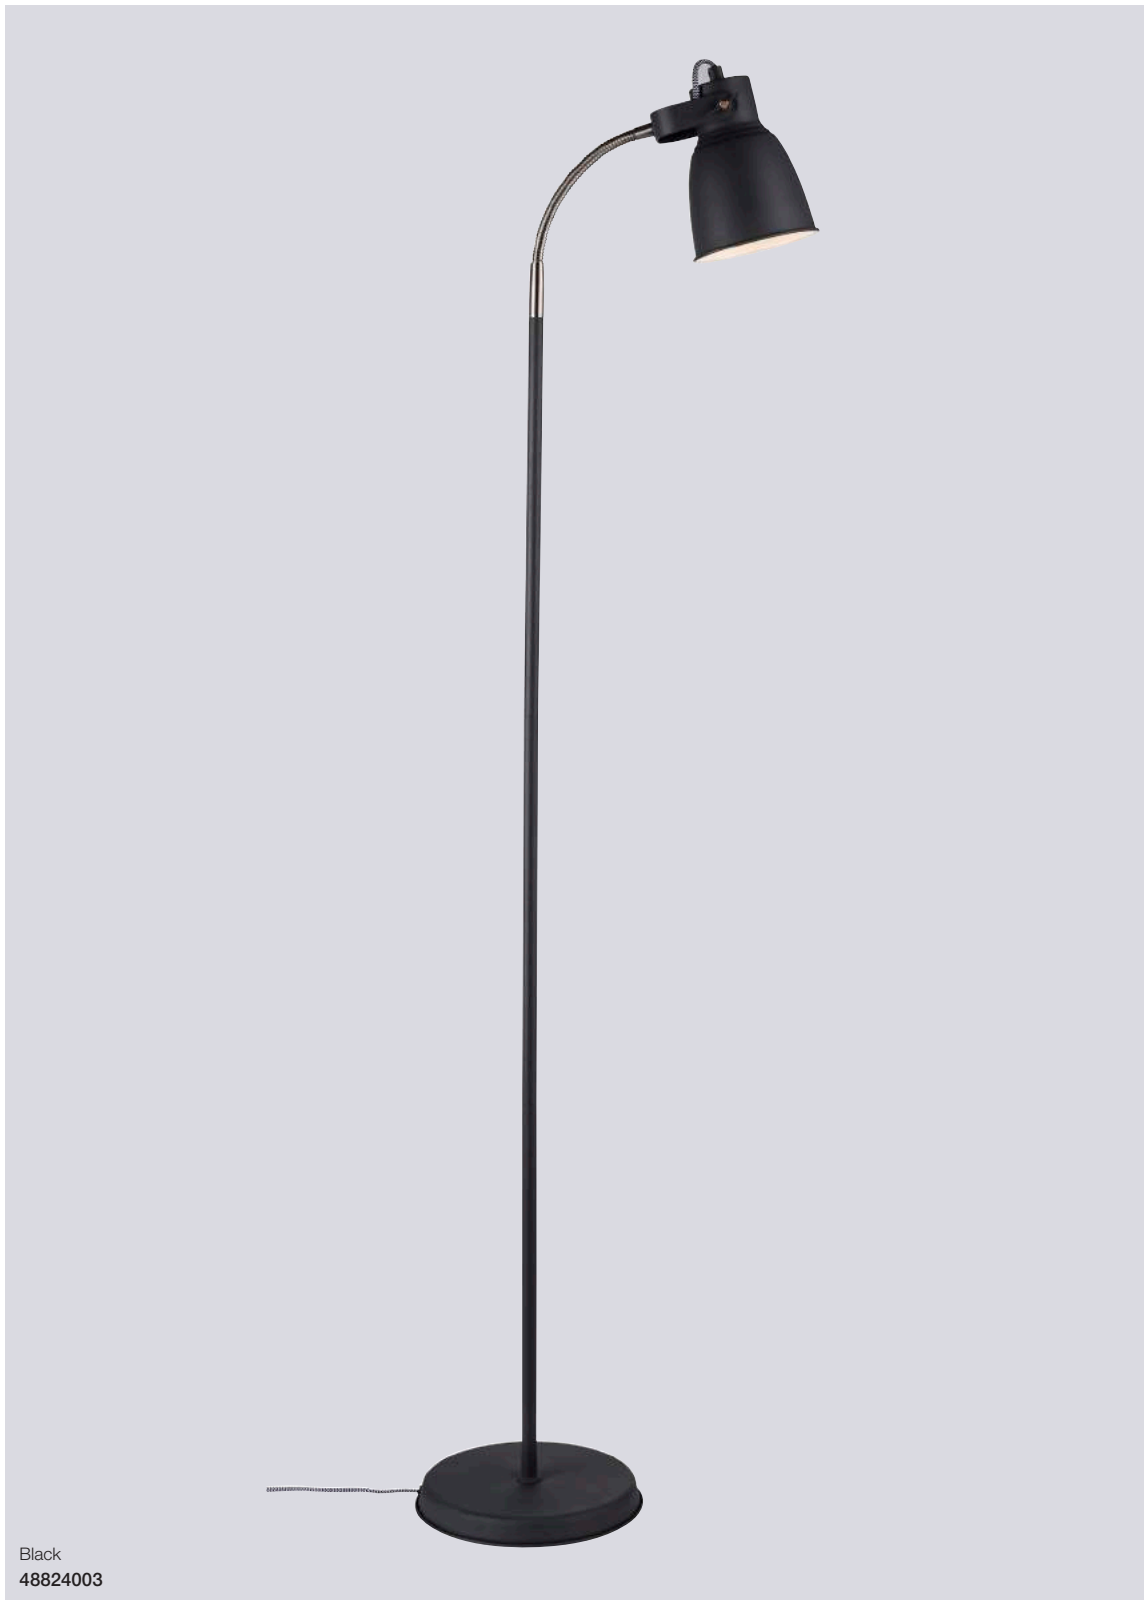

Grey
48824011

Rough surface
Adjustable screws
Light through screws

Black
48824003

Adrian Floor

Masterbox	Qty 2
Size	H: 151 cm, Shade Ø: 12,5 cm, Pipe Ø: 1,5 cm, Base Ø: 23 cm, Tilt angle: 360°
Material	Metal/Plastic
IP Class	IP20, Class 2
Cable	Textile cable: Black/White/Black 180 cm non replaceable Switch on cable
Light source	E27, Max. 25W, Excl. light source,
Features	Industrial style, Flexible tube to direct light where needed