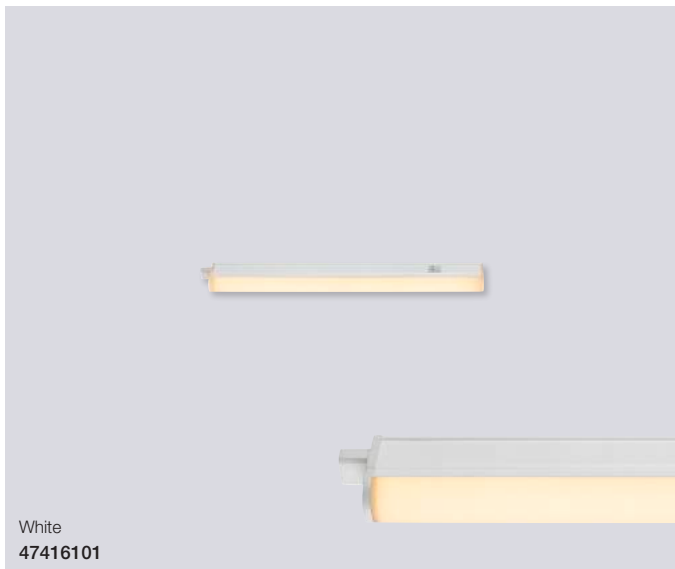

Latona 31,2 9W Under cabinet

Masterbox	Qty 6
Size	W: 2,4 cm, L: 31,2 cm, D: 3,4 cm
Material	Plastic
IP Class	IP20, Class 2
Light source	Fixed LED, Incl. 5W LED, Incl. 2-Step MOODMAKER TM, Lumen 420, Kelvin 3000/4000, Life hours 25.000, RA 80, Beam angle 130°, Not dimmable
Features	2-Step MOODMAKER 3000K/4000K by switch on body, Ideally suited for under cabinet lighting, Parallel connection possible, 5 year LED guarantee

Latona 56,2 9W Under cabinet

Masterbox	Qty 6
Size	W: 2,4 cm, L: 56,2 cm, D: 3,4 cm
Material	Plastic
IP Class	IP20, Class 2
Light source	Fixed LED, Incl. 9W LED, Incl. 2-Step MOODMAKER TM, Lumen 730, Kelvin 3000/4000, Life hours 25.000, RA 80, Beam angle 130°, Not dimmable
Features	2-Step MOODMAKER 3000K/4000K by switch on body, Ideally suited for under cabinet lighting, Parallel connection possible, 5 year LED guarantee

Latona 91,2 12W Under cabinet

Masterbox	Qty 6
Size	W: 2,4 cm, L: 91,2 cm, D: 3,4 cm
Material	Plastic
IP Class	IP20, Class 2
Light source	Fixed LED, Incl. 12W LED, Incl. 2-Step MOODMAKER TM, Lumen 1.050, Kelvin 3000/4000, Life hours 25.000, RA 80, Beam angle 130°, Not dimmable
Features	2-Step MOODMAKER 3000K/4000K by switch on body, Ideally suited for under cabinet lighting, Parallel connection possible, 5 year LED guarantee