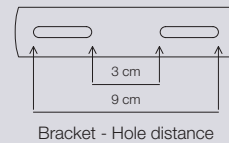

Grant Pendant

Masterbox	Qty 3
Size	H: 29,23 cm, W: 14,5 cm, L: 69,3 cm
Canopy	Color: Black/Brass, Material: Metal Ø: 10 cm, H: 2,5 cm
Material	Metal/Glass
IP Class	IP20, Class 2
Light source	E14, Max. 25W, Excl. light source,
Features	Modern and glamour style, Mixed materials, metal and mouthblown glass Three glass domes that emits a soft light