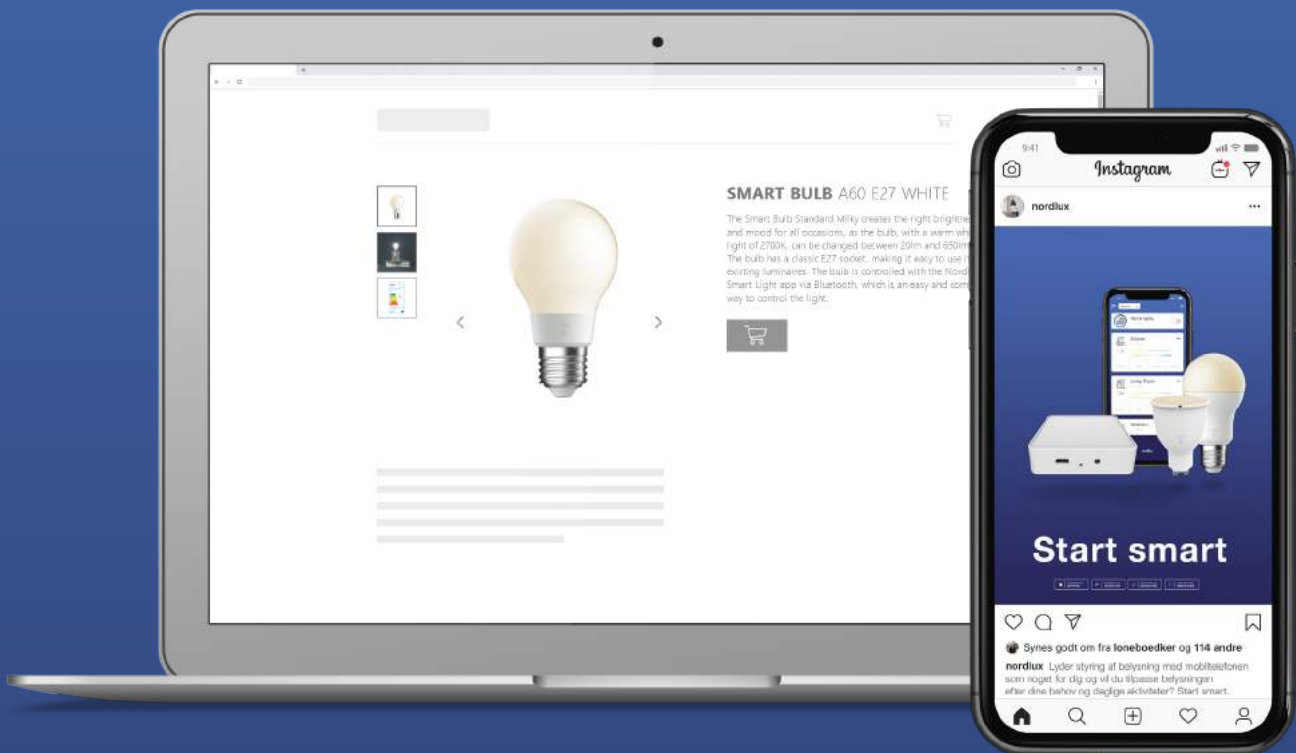

Online marketing support available

At Nordlux, we want to serve you with all the information and materials you need in the best possible way. Therefore, we have created various marketing packages with all relevant communication material, including everything from ERP-labels, images and videos to sales texts and exciting content for your social media channels. Download the packages and use it on all your channels – it will definitely make your marketing activities a lot easier.

Download the marketing package here: www.nordlux.com/downloads/marketing-packages