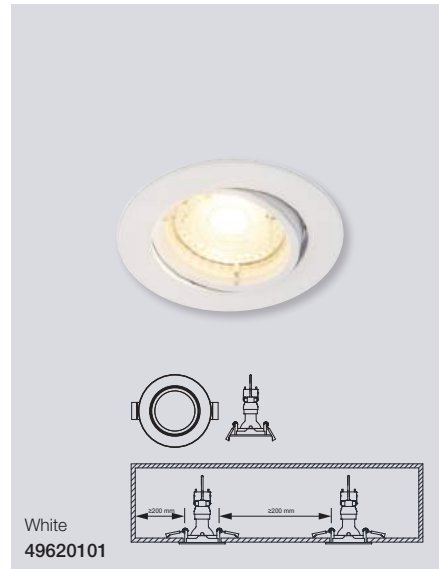

Pavonis 2700K Dim Tilt Downlight

Masterbox	Qty 3
Size	H: 10,3 cm, Ø: 8,5 cm, Mounting min. height: 11,3 cm Cut-out Ø: 7,2 cm, Tilt angle: 12°
Material	Metal
IP Class	IP20, Class 2
Light source	GU10, Max. 50W, Incl. 5,5W LED, Lumen 345, Kelvin 2700, Life hours 25.000, RA 90, Beam angle 36°, Dimmable Light source energy class A+
Features	Stepless dimmable 0-100% by wall dimmer excl.