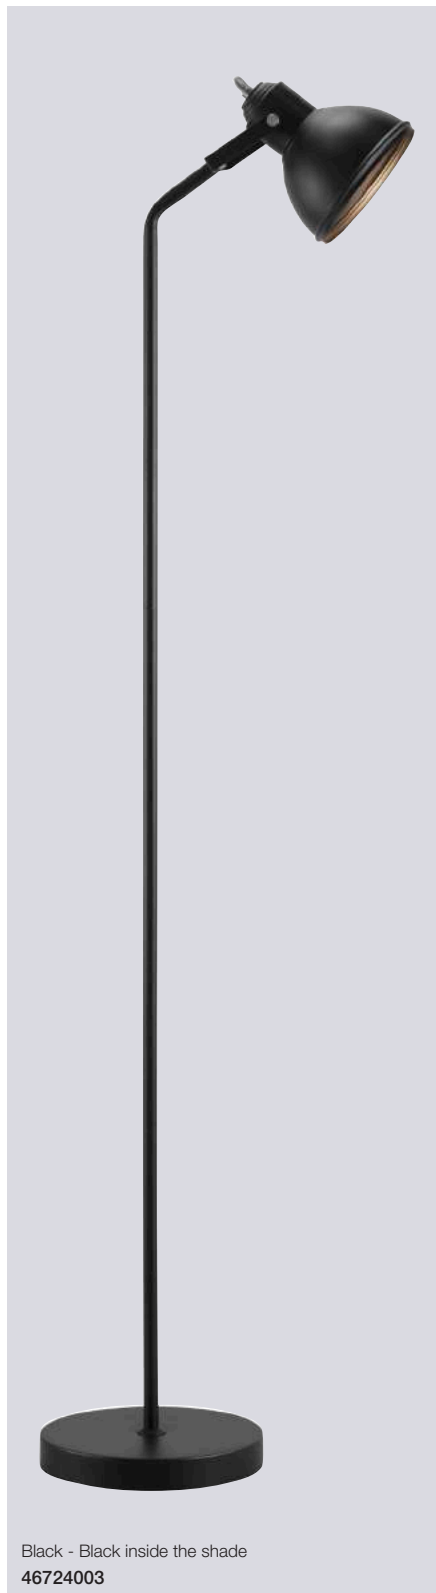

White
46553001

Black -
Black inside
the shade
46685003

Black - Black inside the shade
46724003

Aslak Floor

Masterbox	Qty 3
Size	H: 140 cm, Shade Ø: 23 cm, Base Ø: 15 cm
Material	Metal
IP Class	IP20, Class 2
Cable	Cable: Black 200 cm non replaceable Switch on cable
Light source	E27, Max. 15W, Excl. light source,
Features	Industrial style