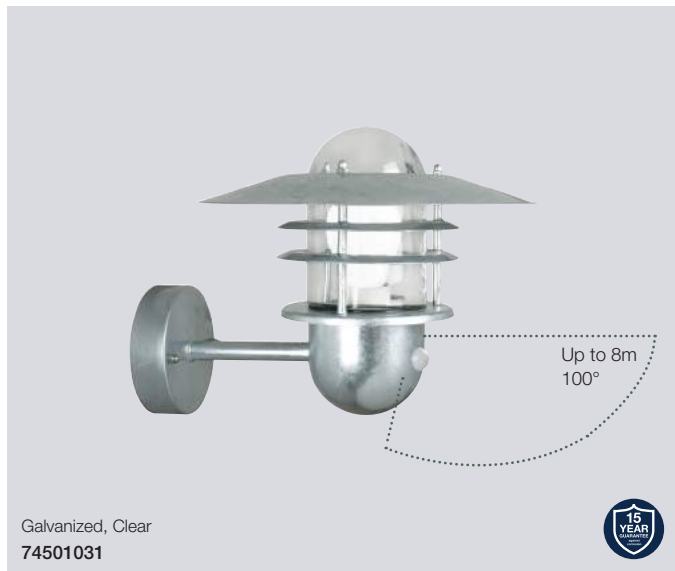

Agger Sensor Wall

- **Masterbox** Qty 3
- **Size** H: 20 cm, D: 29,5 cm, Shade Ø: 25,5 cm, Base mount: Ø 11 cm
- **Material** Galvanized steel/Glass
- **IP Class** IP54, Class 2
- **Light source** E27, Max. 60W, Excl. light source,
- **Features** Build-in daylight and motion sensor,
  Parallel connection possible,
  15 year anti corrosion guarantee on Galvanized steel