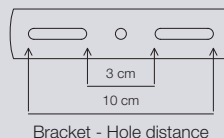

Alexander Wall

Masterbox	Qty 2
Size	H: 28 cm, D: 35 cm, Shade Ø: 16 cm, Base mount: Ø13 cm Tilt angle: 30°
Material	Metal/Plastic
IP Class	IP20, Class 2
Cable	Cable: White/Black 150 cm replaceable On wall base
Light source	E27, Max. 15W, Excl. light source,
Features	Contemporary and simple style