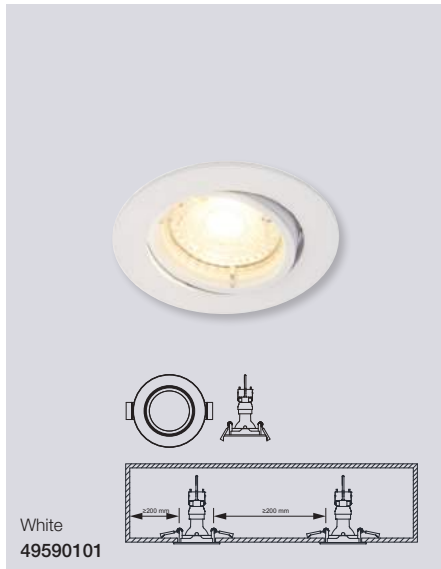

Ankaa 2700K Downlight

Masterbox	Qty 3
Size	H: 10,3 cm, Ø: 8,5 cm, Mounting min. height: 11,3 cm Cut-out Ø: 7,2 cm, Tilt angle: 12°
Material	Metal
IP Class	IP20, Class 2
Light source	GU10, Max. 50W, Incl. 6,7W LED, Lumen 540, Kelvin 2700, Life hours 15.000, RA 80, Beam angle 36°, Dimmable Light source energy class A+
Features	Stepless dimmable 0-100% by wall dimmer excl., Retrofit high lumen