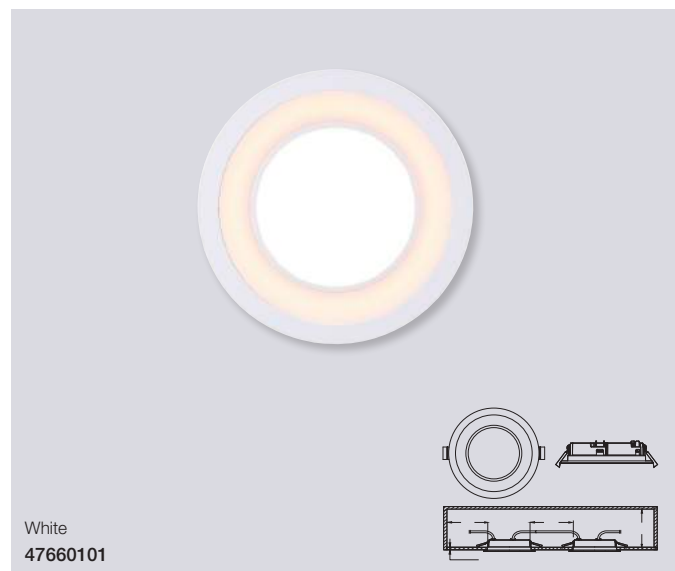

Clyde 15 4000K Downlight

Masterbox	Qty 3
Size	H: 3,3 cm, Ø: 14,5 cm, Mounting min. height: 5 cm Cut-out Ø: 13 cm
Material	Plastic/Plastic
IP Class	IP20, Class 2
Light source	Fixed LED, Incl. 12W LED, Incl. 3-Step MOODMAKER TM, Lumen 900, Kelvin 4000, Life hours 25.000, RA 80, Beam angle 120°, Not dimmable
Features	Parallel connection possible, 5 year LED guarantee

*Only for Benelux & France