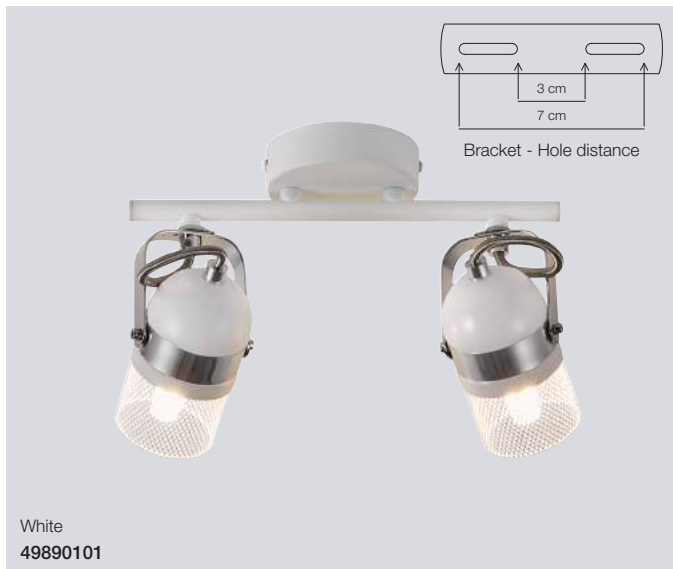

Agnes Wall

Masterbox Qty 6
Size H: 12 cm, W: 9 cm, D: 14 cm, Shade Ø: 5,8 cm, Base mount: Ø9 cm
Tilt angle: 150°
Material Metal/Plastic
IP Class IP20, Class 2
Cable Cable: White 150 cm replaceable
Switch on cable
Light source G9, Max. 35W, Excl. light source,
Features Industrial style

Agnes SpotLight

Masterbox Qty 3
Size L: 30 cm, D: 14,5 cm, Shade Ø: 5,8 cm, Base mount: Ø9 cm
Tilt angle: 150°
Material Metal/Plastic
IP Class IP20, Class 2
Light source G9, Max. 2X35W, Excl. light source,
Features Industrial style

Agnes SpotLight

Masterbox Qty 3
Size L: 45 cm, D: 14,5 cm, Shade Ø: 5,8 cm, Base mount: Ø9 cm
Tilt angle: 150°
Material Metal/Plastic
IP Class IP20, Class 2
Light source G9, Max. 3X35W, Excl. light source,
Features Industrial style

Agnes SpotLight

Masterbox Qty 3
Size D: 12 cm, Shade Ø: 5,8 cm, Base mount: Ø18 cm
Tilt angle: 150°
Material Metal/Plastic
IP Class IP20, Class 2
Light source G9, Max. 3X35W, Excl. light source,
Features Industrial style