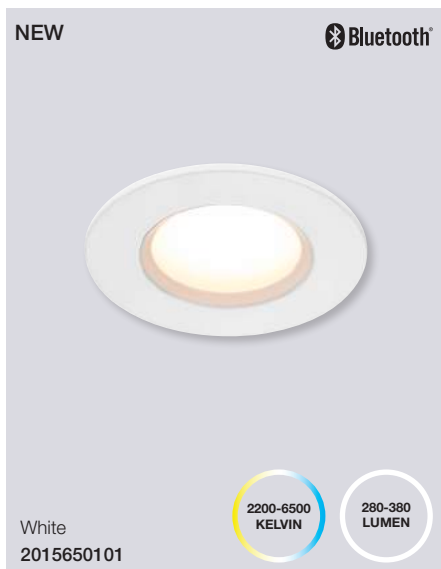

Dorado Smart Light 1-Kit DownLight

Masterbox	Qty 6
Size	D: 5,4 cm, H: 5,4 cm, Ø: 8,5 cm
Material	Plastic/Metal
IP Class	IP65, Class 2
Light source	Fixed LED, Incl. 4,7W LED, Lumen 380, Kelvin 2200-6500, Life hours 20.000, RA 80, Beam angle 36°, Not dimmable
Features	IP 65 protection for both outdoor and bathroom use, Bluetooth connection to Nordlux Smart Light, Adjustable kelvin and lumen output, 5 year LED guarantee

Recess 3-Kit LED COB DownLight

Masterbox	Qty 3
Size	H: 7,95 cm, Ø: 8,15 cm, Mounting min. height: 15 cm Cut-out Ø: 7,5 cm, 5.4 Ltr. Tilt angle: 25°
Material	Metal
IP Class	IP23, Class 2
Cable	Cable: Black 200 cm replaceable
Light source	GU10, Max. 3X35W, Incl. 3X3W COB, Lumen 3X175, Kelvin 3000, Candela 350, Life hours 25.000, RA 80, Beam angle 38°, Not dimmable Light source energy class A+
Features	Cable 2,0m included, Parallel connection possible