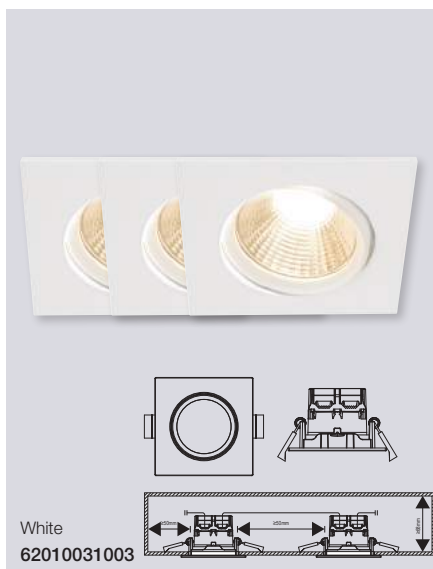

Apollo square IP23 2700K 1-Kit Dim Tilt Downlight

- **Masterbox** Qty 10
- **Size** H: 5,4 cm, Ø: 8,5 cm,
  Mounting min. height: 6,8 cm
- **Material** Metal/Plastic
- **IP Class** IP23, Class 2
- **Light source** Fixed LED, Incl. 4,8W LED,
  Lumen 345, Kelvin 2700, Life hours 20.000, RA 80,
  Beam angle 36°, Dimmable
- **Features** Parallel connection possible, 5 year LED guarantee

*Only for Benelux & France

Apollo square IP23 2700K 3-Kit Tilt Downlight

- **Masterbox** Qty 10
- **Size** H: 5,4 cm, Ø: 8,5 cm,
  Mounting min. height: 6,8 cm
- **Material** Metal/Plastic
- **IP Class** IP23, Class 2
- **Light source** Fixed LED, Incl. 3X4,8W LED,
  Lumen 3X345, Kelvin 2700, Life hours 20.000, RA 80,
  Beam angle 36°, Not dimmable
- **Features** Parallel connection possible, 5 year LED guarantee

*Only for Benelux & France