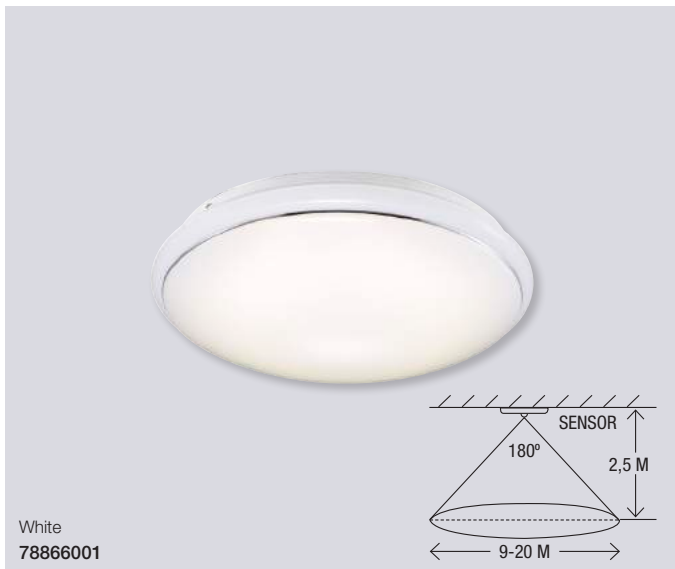

Melo 34 Sensor Ceiling

- **Masterbox** Qty 3
- **Size** D: 10 cm, Shade Ø: 34 cm
- **Material** Plastic/Metal
- **IP Class** IP20, Class 1
- **Light source** Fixed LED, Incl. 12W LED, Lumen 840, Kelvin 3000, Life hours 20.000, RA 80, Beam angle 130°, Not dimmable
- **Features** Microwave movement SENSOR INSIDE, Upgraded generation, Adjustable sensor: lux, time sec./min. & radius, 5 year LED guarantee

Petri 30 Ceiling

- **Masterbox** Qty 3
- **Size** D: 9 cm, Shade Ø: 30 cm
- **Material** Glass/Metal
- **IP Class** IP20, Class 1
- **Light source** E27, Max. 60W, Excl. light source,
- **Features** Ideally suited for combination with NORDLUX SMART

Spinner Ceiling

- **Masterbox** Qty 3
- **Size** D: 7 cm, Shade Ø: 28 cm
- **Material** Metal/Glass
- **IP Class** IP20, Class 1
- **Light source** E27, Max. 60W, Excl. light source,
- **Features** Ideally suited for combination with NORDLUX SMART

Standard Ceiling

- **Masterbox** Qty 3
- **Size** D: 7,5 cm, Shade Ø: 25 cm
- **Material** Glass/Metal
- **IP Class** IP20, Class 1
- **Light source** E27, Max. 60W, Excl. light source,
- **Features** Ideally suited for combination with NORDLUX SMART