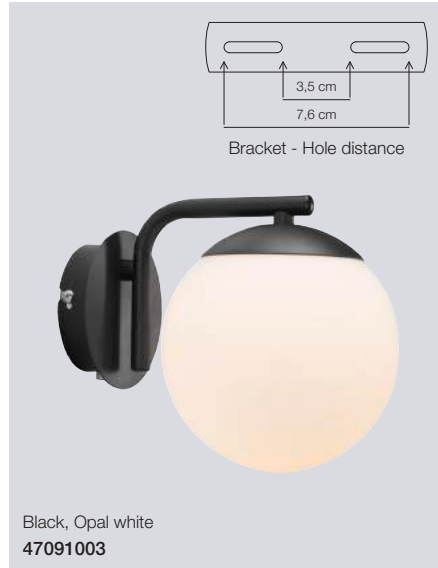

Brass, Opal white
46635025

Black, Opal white
47091003

Grant Table

Masterbox	Qty 3
Size	H: 41 cm, Shade Ø: 14,5 cm, Base Ø: 20 cm
Material	Metal/Glass
IP Class	IP20, Class 2
Cable	Cable: Black/White 180 cm non replaceable Switch on cable
Light source	E14, Max. 40W, Excl. light source,
Features	Modern and glamour style, Mixed materials, metal and mouthblown glass

Grant Wall

Masterbox	Qty 3
Size	H: 16,4 cm, D: 20,7 cm, Shade Ø: 14,5 cm, Base mount: Ø10 cm
Material	Metal/Glass
IP Class	IP20, Class 2
Cable	Cable: Black/White 200 cm replaceable Switch on cable
Light source	E14, Max. 40W, Excl. light source,
Features	Modern and glamour style, Mixed materials, metal and mouthblown glass

NEW