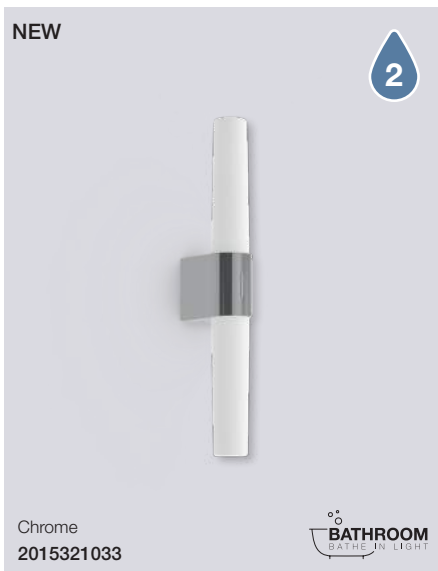

Helva Double Wall

Masterbox	Qty 3
Size	H: 10,5 cm, W: 5,7 cm, L: 42,5 cm, D: 10,5 cm
Material	Plastic/Plastic
IP Class	IP44, Class 2
Light source	Fixed LED, Incl. 9W LED, Lumen 900, Kelvin 3000/4000, Life hours 25.000, RA 90, Not dimmable
Features	2-Step MOODMAKER scene select 3000K/4000K+dim, Stepless touch dimmer memory, Cabinet bracket included, 5 year LED guarantee.

Helva Night Wall

Masterbox	Qty 3
Size	H: 10,5 cm, W: 5,7 cm, L: 26,9 cm, D: 10,5 cm
Material	Plastic/Plastic
IP Class	IP44, Class 2
Light source	Fixed LED, Incl. 6.5W LED, Lumen 600, Kelvin 3000, Life hours 25.000, RA 90, Not dimmable
Features	2-Step MOODMAKER touch full+night light memory, Night light 60lm, Touch switch, 5 year LED guarantee