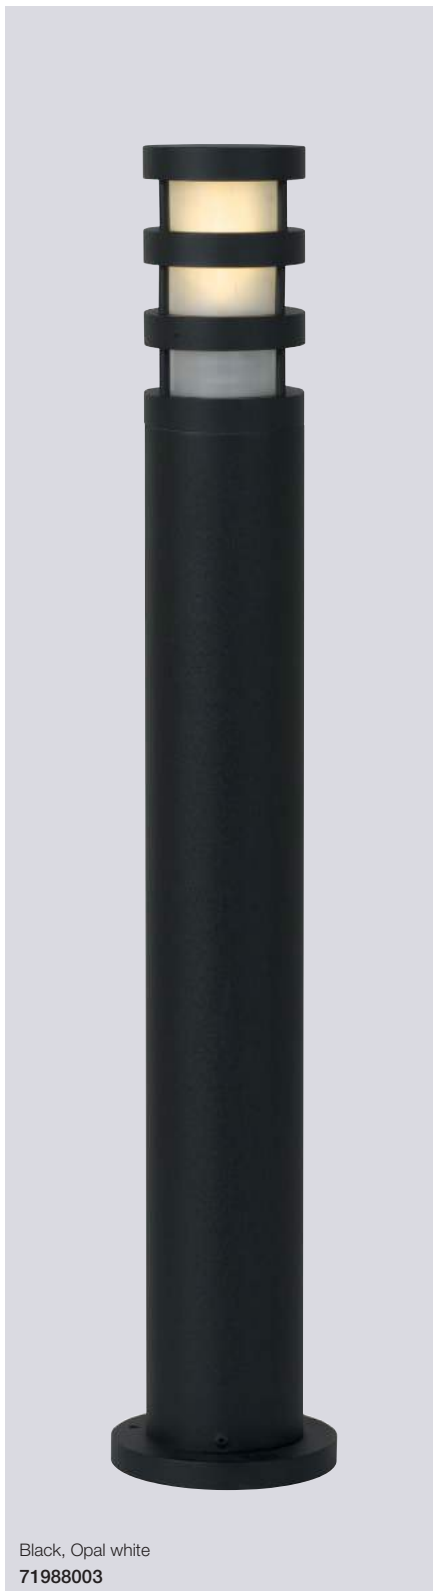

Black, Opal white
71988003

Darwin Garden

Masterbox	Qty 3
Size	H: 80 cm, Ø: 9 cm, Base Ø: 13 cm
Material	Aluminium/Plastic - Galvanized steel/Plastic
IP Class	IP44, Class 2
Light source	E27, Max. 18W, Excl. light source,
Features	Parallel connection possible, 15 year anti corrosion guarantee on Galvanized steel Suitable for Base no. 22039931