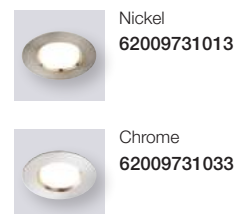

Apollo IP23 2700K 5-Kit Tilt Downlight

Masterbox	Qty 10
Size	H: 5,4 cm, Ø: 8,5 cm, Mounting min. height: 6,8 cm
Material	Metal/Plastic
IP Class	IP23, Class 2
Light source	Fixed LED, Incl. 5x4,8W LED, Lumen 345, Kelvin 2700, Life hours 20.000, RA 80, Beam angle 36°, Not dimmable
Features	Parallel connection possible, 5 year LED guarantee

*Only for Benelux & France

Apollo IP65 2700K 3-Kit Downlight

Masterbox	Qty 10
Size	H: 3,6 cm, Ø: 8,5 cm, Mounting min. height: 5,4 cm
Material	Metal/Plastic
IP Class	IP65, Class 2
Light source	Fixed LED, Incl. 3X4,8W LED, Lumen 3X345, Kelvin 2700, Life hours 20.000, RA 80, Beam angle 36°, Not dimmable
Features	Parallel connection possible, 5 year LED guarantee

*Only for Benelux & France

Apollo IP65 2700K 3-Kit Downlight

Masterbox	Qty 10
Size	H: 5,4 cm, Ø: 8,5 cm, Mounting min. height: 6,8 cm
Material	Metal/Plastic
IP Class	IP65, Class 2
Light source	Fixed LED, Incl. 3X4,8W LED, Lumen 3X345, Kelvin 2700, Life hours 20.000, RA 80, Beam angle 36°, Not dimmable
Features	Parallel connection possible, 5 year LED guarantee

*Only for Benelux & France

Apollo IP65 4000K 3-Kit Downlight

Masterbox	Qty 10
Size	H: 3,6 cm, Ø: 8,5 cm, Mounting min. height: 5,4 cm
Material	Metal/Plastic
IP Class	IP65, Class 2
Light source	Fixed LED, Incl. 3X4,8W LED, Lumen 3X380, Kelvin 4000, Life hours 20.000, RA 80, Beam angle 36°, Not dimmable
Features	Parallel connection possible, 5 year LED guarantee

*Only for Benelux & France