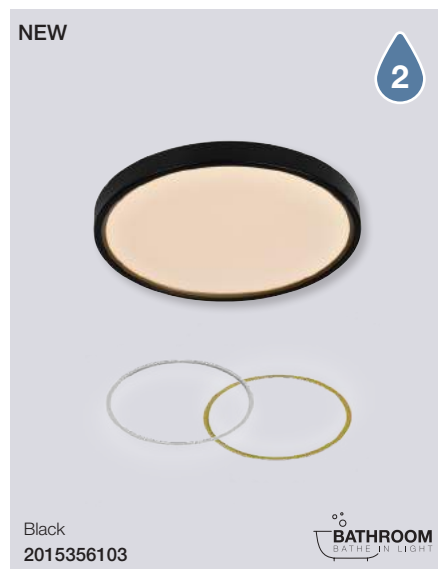

Helva Double Basic Wall

Masterbox	Qty 3
Size	H: 10,5 cm, W: 5,7 cm, L: 42,5 cm, D: 10,5 cm
Material	Plastic/Plastic
IP Class	IP44, Class 2
Light source	Fixed LED, Incl. 9W LED, Lumen 900, Kelvin 3000, Life hours 25.000, RA 90, Not dimmable
Features	ON/OFF switch, Cabinet bracket included, Vertical/horizontal installation possible, 5 year LED guarantee

Noxy Ceiling

Masterbox	Qty 3
Size	H: 5,1 cm, W: 35 cm, L: 35 cm, D: 5,1 cm
Material	Plastic/Aluminium
IP Class	IP44, Class 2
Light source	Fixed LED, Incl. 15W LED, Lumen 1.650, Kelvin 3000-4000, Life hours 25.000, RA 90, Not dimmable
Features	3-Step MOODMAKER 3000K/4000K+night light by switch, Back Night Light Function 100lm memory, 2 Detachable rings included, 5 year LED guarantee