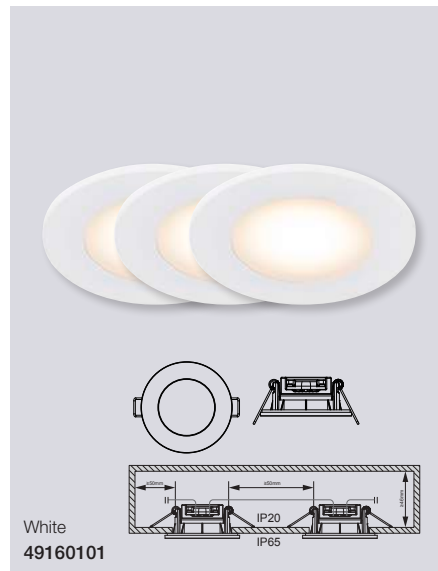

Leonis 2700K IP65 3-Kit Downlight

- **Masterbox** Qty 3
- **Size** H: 3,6 cm, Ø: 8,5 cm, Mounting min. height: 4,6 cm
  Cut-out Ø: 6,8 cm
- **Material** Plastic
- **IP Class** IP65, Class 2
- **Light source** Fixed LED, Incl. 3x4,5W LED,
  Lumen 345, Kelvin 2700, Life hours 20.000, RA 80,
  Beam angle 110°, Not dimmable
- **Features** Ideally suited for bathroom zone 1-2 IP65,
  Parallel connection possible, Integrated connector block,
  5 year LED guarantee

Leonis 2700K IP65 3-Kit Downlight

- **Masterbox** Qty 3
- **Size** H: 3,6 cm, Ø: 8,5 cm, Mounting min. height: 4,6 cm
  Cut-out Ø: 6,8 cm
- **Material** Plastic
- **IP Class** IP65, Class 2
- **Light source** Fixed LED, Incl. 3x4,5W LED,
  Lumen 345, Kelvin 2700, Life hours 20.000, RA 80,
  Beam angle 110°, Not dimmable
- **Features** Ideally suited for bathroom zone 1-2 IP65,
  Parallel connection possible, Integrated connector block,
  5 year LED guarantee

Leonis 2700K IP65 5-Kit Downlight

- **Masterbox** Qty 3
- **Size** H: 3,6 cm, Ø: 8,5 cm, Mounting min. height: 4,6 cm
  Cut-out Ø: 6,8 cm
- **Material** Plastic
- **IP Class** IP65, Class 2
- **Light source** Fixed LED, Incl. 5x4,5W LED,
  Lumen 345, Kelvin 2700, Life hours 20.000, RA 80,
  Beam angle 110°, Not dimmable
- **Features** Parallel connection possible, Ideally suited for bathroom
  zone 1-2 IP65, Parallel connection possible,
  5 year LED guarantee

Leonis 4000K IP65 3-Kit Downlight

- **Masterbox** Qty 3
- **Size** H: 3,6 cm, Ø: 8,5 cm,
  Mounting min. height: 4,6 cm
  Cut-out Ø: 6,8 cm
- **Material** Plastic
- **IP Class** IP65, Class 2
- **Light source** Fixed LED, Incl. 3x4,5W LED,
  Lumen 400, Kelvin 4000, Life hours 20.000, RA 80,
  Beam angle 110°, Not dimmable
- **Features** Parallel connection possible, 5 year LED guarantee

*Only for Benelux & France