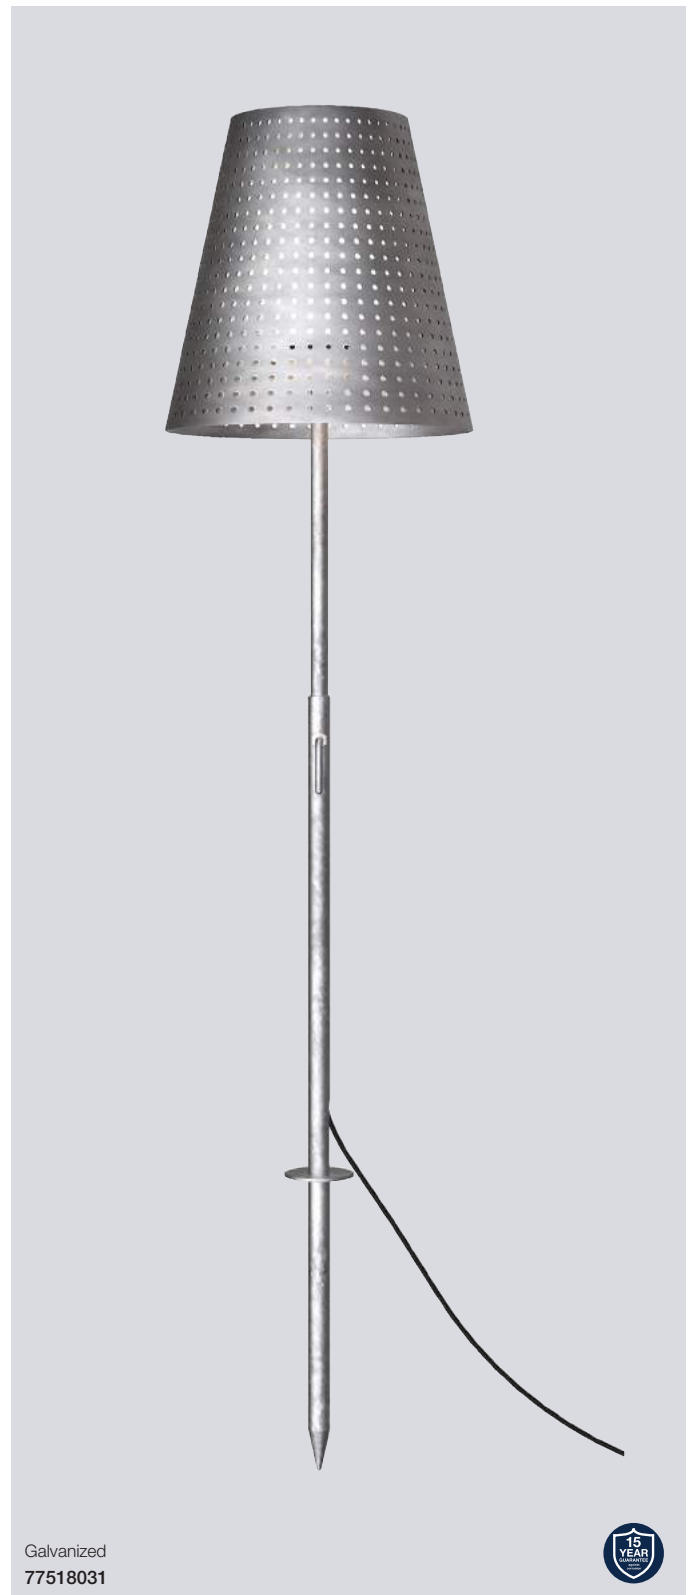

Fuse Garden by Bønnelycke mdd

Masterbox	Qty 1
Size	H: 165 cm, Shade Ø: 35 cm, Pipe Ø: 2,5 cm
Material	Galvanized steel/Glass
IP Class	IP44, Class 2
Cable	Cable: Black 500 cm
Light source	E27, Max. 60W, Excl. light source,
Features	Spear for effortless placement, Mesh light and shadow effect, 15 year anti corrosion guarantee on Galvanized steel