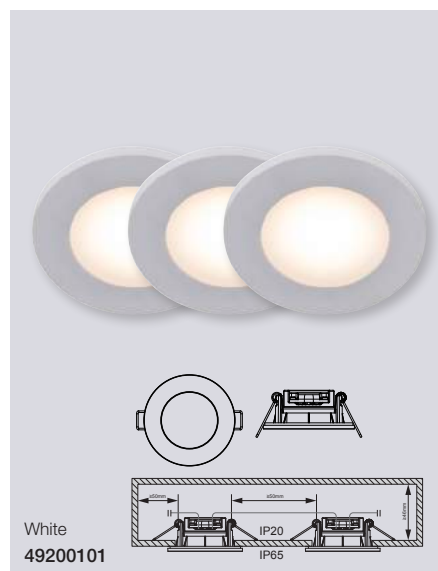

Leonis 2700K IP65 3-Kit Downlight

- **Masterbox** Qty 3
- **Size** H: 3,6 cm, Ø: 8,5 cm, Mounting min. height: 4,6 cm
  Cut-out Ø: 6,8 cm
- **Material** Plastic
- **IP Class** IP65, Class 2
- **Light source** Fixed LED, Incl. 3x4,5W LED,
  Lumen 345, Kelvin 2700, Life hours 20.000, RA 80,
  Beam angle 110°, Not dimmable
- **Features** Ideally suited for bathroom zone 1-2 IP65,
  Parallel connection possible, Integrated connector block,
  5 year LED guarantee