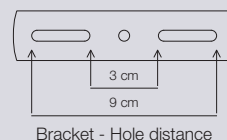

Pop Wall

Masterbox	Qty 3
Size	H: 20 cm, W: 15,5 cm, D: 19 cm, Shade Ø: 15,5 cm, Pipe Ø: 1,3 cm, Base mount: Ø11 cm
Material	Metal
IP Class	IP20, Class 2
Cable	Cable: White/Black 180 cm replaceable Switch on cable
Light source	E27, Max. 60W, Excl. light source,
Features	Contemporary and simple style