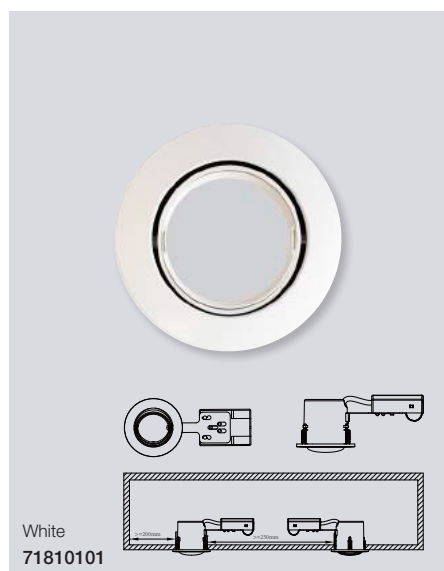

Mixit Pro DownLight

Masterbox	Qty 3
Size	H: 7,2 cm, Ø: 8,5 cm, Mounting min. height: 6,5 cm Cut-out Ø: 7,6 cm, Tilt angle: 30°
Material	Plastic/Metal
IP Class	IP23, Class 2
Light source	GU10, Max. 8W LED, Excl. light source,
Features	Ideally suited for combination with NORDLUX SMART, Can be mounted directly into insulation, Parallel connection possible