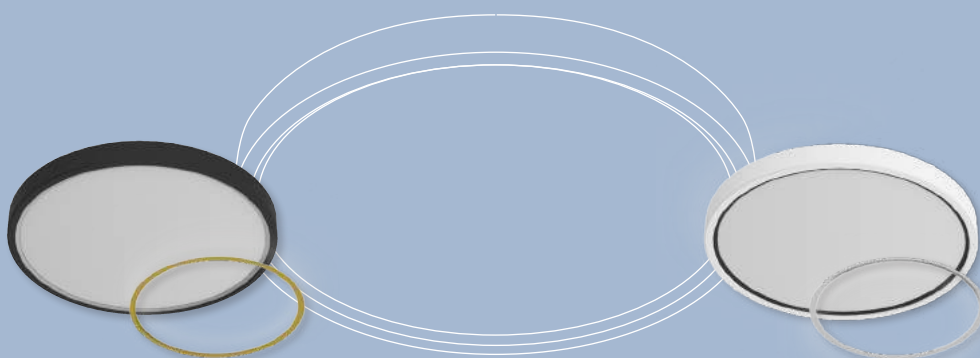

Noxy

BATHE IN LIGHT

Noxy 2015356101 white + black and chrome ring
Noxy 2015356103 black + aluminium and brushed brass ring

On/Off and special features operated by standard wall switch

3-Step MOODMAKER™ scene select (switch)

1st Switch on 100% 4000 Kelvin

2nd Switch on 100% 3000 Kelvin

3rd Switch on 100lm 3000 Kelvin (night light)

RA90 – Natural Light

Night light only backwards to the ceiling (indirect light effect)

Memory & reset function when the light is tuned off/on 5 times

Easy twist lock connection & easy installation by 1 person