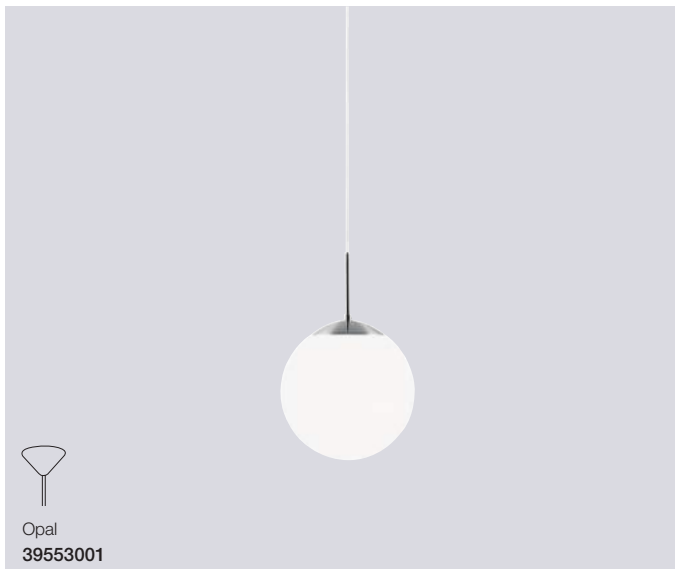

Cafe 15 Pendant

Masterbox	Qty 3
Size	H: 29 cm, Shade Ø: 15 cm, Shade H: 15 cm
Material	Glass/Metal
IP Class	IP20, Class 2
Cable	Cable: Clear 180 cm non replaceable
Canopy	Color: White, Material: Plastic Ø: 12,5 cm, H: 8,5 cm
Light source	E27, Max. 15W, Excl. light source,
Features	Mouthblown glass