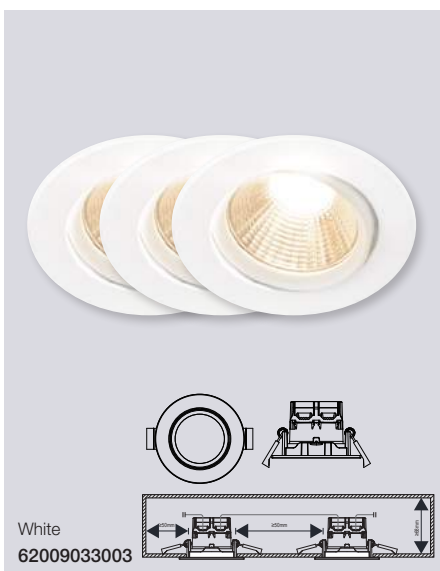

Apollo IP23 2700K 3-Kit Tilt Downlight

Masterbox	Qty 10
Size	H: 5,4 cm, Ø: 8,5 cm, Mounting min. height: 6,8 cm
Material	Metal/Plastic
IP Class	IP23, Class 2
Light source	Fixed LED, Incl. 3X4,8W LED, Lumen 3X345, Kelvin 2700, Life hours 20.000, RA 80, Beam angle 36°, Not dimmable
Features	Parallel connection possible, 5 year LED guarantee

*Only for Benelux & France