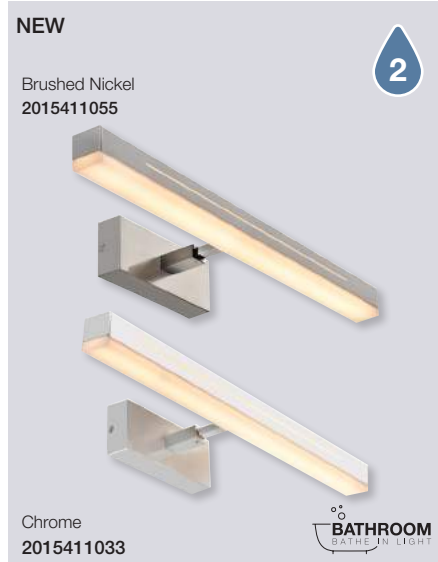

2<sup>nd</sup> Switch on 55% light (345lm)

3<sup>rd</sup> Switch on 35% light (230lm)

Memory & reset function

External connector driver included

Easy connect

Inter connectable

180