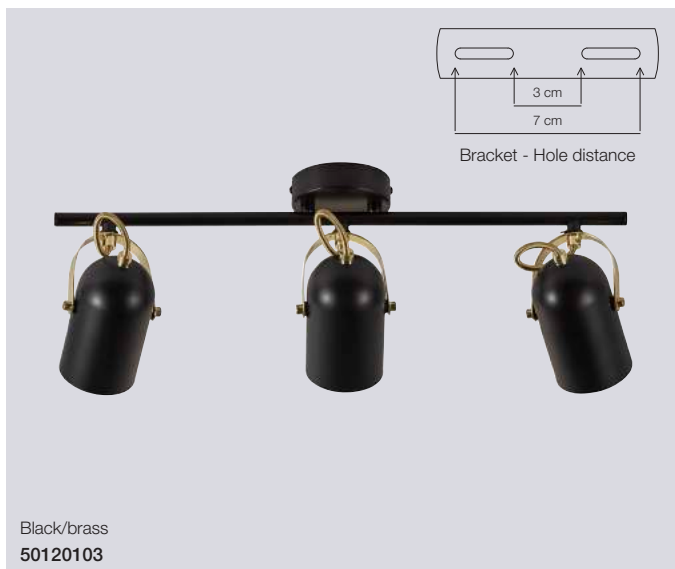

Lotus SpotLight

Masterbox	Qty 3
Size	L: 58 cm, D: 20 cm, Shade Ø: 6,6 cm, Base mount: Ø9 cm Tilt angle: 150°
Material	Metal/Plastic
IP Class	IP20, Class 2
Light source	E14, Max. 3X40W, Excl. light source,
Features	Industrial style