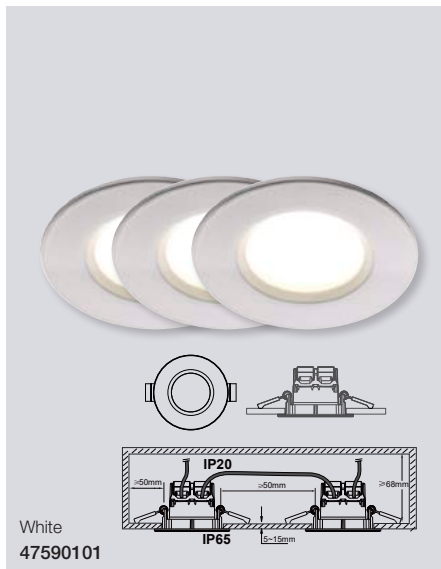

Clarkson 2700K 3-Kit Downlight

1. **Masterbox** Qty 3
   Size H: 5,4 cm, Ø: 8,5 cm, Mounting min. height: 6,8 cm
   Cut-out Ø: 7,2 cm
   Material Plastic/Metal
   IP Class IP65, Class 2
   Light source Fixed LED, Incl. 3X4,8W LED,
   Lumen 3X345, Kelvin 2700, Life hours 20.000, RA 80,
   Beam angle 100°, Not dimmable
   Features Parallel connection possible, Ideally suited for bathroom
   zone 1-2 IP65, Parallel connection possible,
   5 year LED guarantee

Clarkson 2700K 3-Kit Downlight

1. **Masterbox** Qty 3
   Size H: 5,4 cm, Ø: 8,5 cm, Mounting min. height: 6,8 cm
   Cut-out Ø: 7,2 cm
   Material Plastic/Metal
   IP Class IP65, Class 2
   Light source Fixed LED, Incl. 3X4,8W LED,
   Lumen 3X345, Kelvin 2700, Life hours 20.000, RA 80,
   Beam angle 100°, Not dimmable
   Features Parallel connection possible, Ideally suited for bathroom
   zone 1-2 IP65, Parallel connection possible,
   5 year LED guarantee