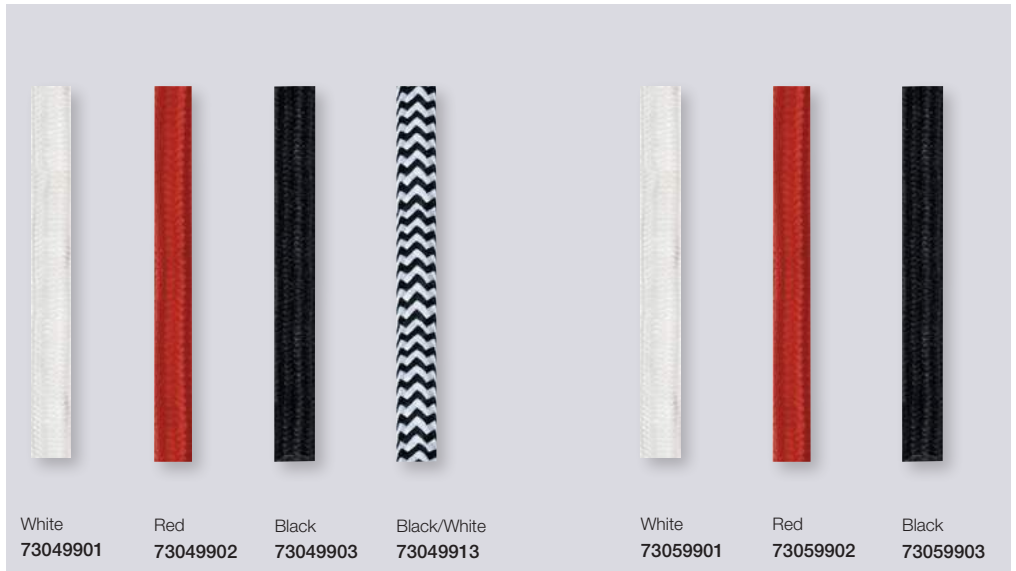

White 73049901 Red 73049902 Black 73049903 Black/White 73049913

White 73059901 Red 73059902 Black 73059903

Fixit Additional

Masterbox Qty 12
Size H: 4,9 cm, Ø: 1,8 cm
Material Metal/Plastic
Light source Excl. light source,

Cable 25m Additional

Masterbox Qty 1
Material Textile

Cable 4m Additional

Masterbox Qty 6
Size L: 400 cm
Material Textile