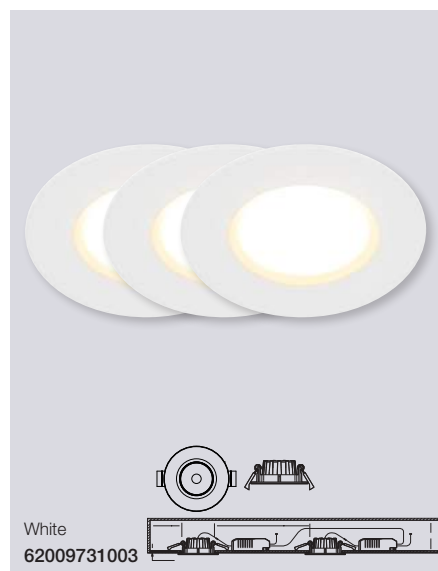

Apollo IP23 2700K 5-Kit Tilt Downlight

Masterbox	Qty 10
Size	H: 5,4 cm, Ø: 8,5 cm, Mounting min. height: 6,8 cm
Material	Metal/Plastic
IP Class	IP23, Class 2
Light source	Fixed LED, Incl. 5x4,8W LED, Lumen 345, Kelvin 2700, Life hours 20.000, RA 80, Beam angle 36°, Not dimmable
Features	Parallel connection possible, 5 year LED guarantee

*Only for Benelux & France

Apollo IP65 2700K 3-Kit Downlight

Masterbox	Qty 10
Size	H: 3,6 cm, Ø: 8,5 cm, Mounting min. height: 5,4 cm
Material	Metal/Plastic
IP Class	IP65, Class 2
Light source	Fixed LED, Incl. 3X4,8W LED, Lumen 3X345, Kelvin 2700, Life hours 20.000, RA 80, Beam angle 36°, Not dimmable
Features	Parallel connection possible, 5 year LED guarantee

*Only for Benelux & France