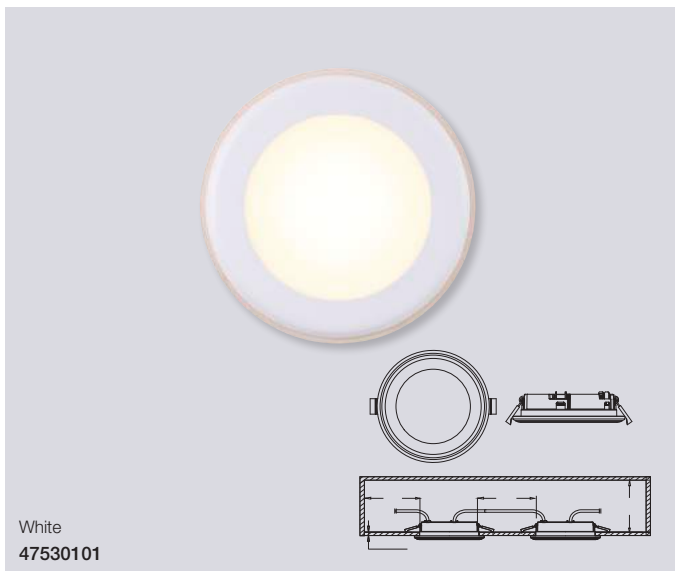

### Elkton 8 Downlight

- Masterbox** Qty 3
- Size** H: 4,2 cm, Ø: 8,2 cm, Mounting min. height: 5 cm  
Cut-out Ø: 6,5 cm
- Material** Plastic/Plastic
- IP Class** IP20, Class 2
- Light source** Fixed LED, Incl. 5,5W LED, Incl. 3-Step MOODMAKER™, Lumen 350, Kelvin 2700, Life hours 25.000, RA 80, Beam angle 120°, Not dimmable
- Features** 3-Step MOODMAKER dimmer both/inner/outer rings, Connector block included, Parallel connection possible, 5 year LED guarantee