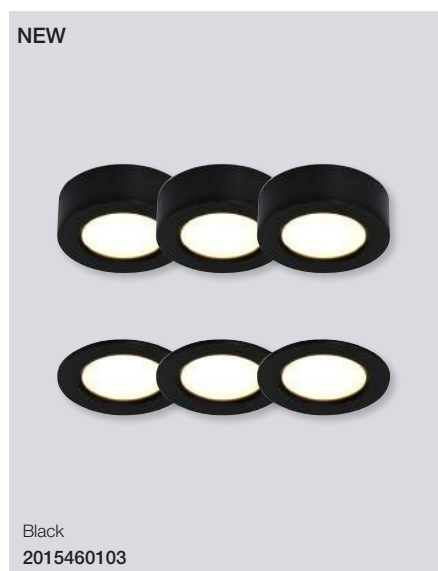

Kitchenio 1-kit Under cabinet

Masterbox	Qty 3
Size	H: 2,1 cm, W: 6,4 cm, L: 6,4 cm, D: 2,1 cm, Ø: 6,4 cm
Material	Plastic/Plastic
IP Class	IP20, Class 2
Light source	Fixed LED, Incl. 2W LED, Lumen 170, Kelvin 3000-4000, Life hours 25.000, RA 80, Beam angle 110°, Not dimmable
Features	2-Step MOODMAKER 3000K/4000K by switch optional, Parallel connection possible memory+reset option, Recessed or surface mounting screw/taped incl., 5 year LED guarantee

Kitchenio 3-kit Under cabinet

Masterbox	Qty 3
Size	H: 2,1 cm, W: 6,4 cm, L: 6,4 cm, Ø: 6,4 cm
Material	Plastic/Plastic
IP Class	IP20, Class 2
Light source	Fixed LED, Incl. 3X2W LED, Lumen 3X170, Kelvin 3000/4000, Life hours 25.000, RA 80, Beam angle 110°, Not dimmable
Features	2-Step MOODMAKER 3000K/4000K by switch optional, Parallel connection possible memory+reset option, Recessed or surface mounting screw/taped incl., 5 year LED guarantee