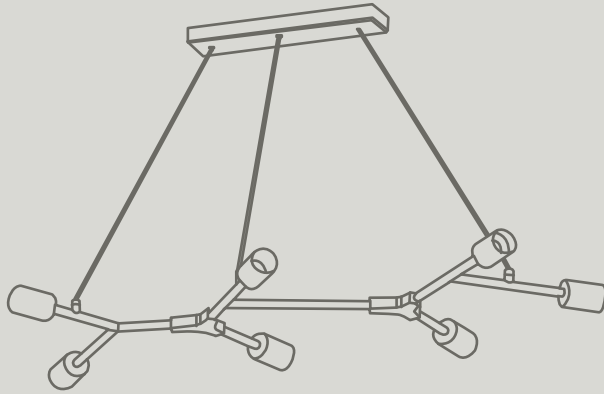

Meet the Josefine's

no. 2010303003