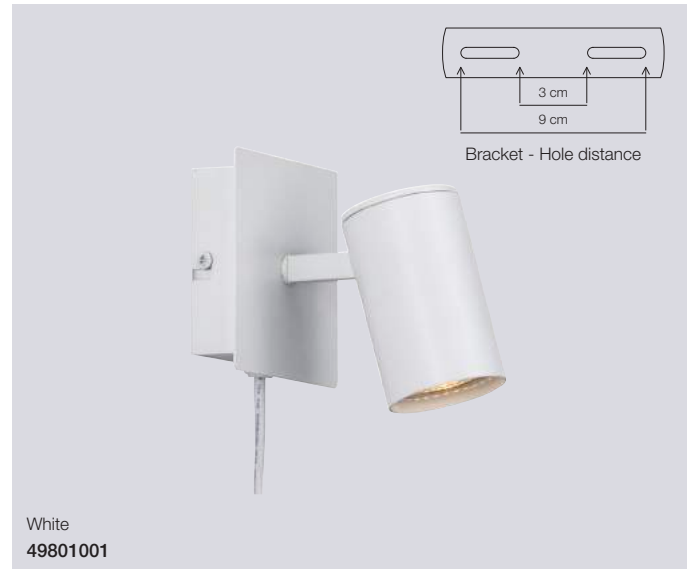

Frida Wall

Masterbox	Qty 6
Size	H: 11,5 cm, D: 11,5 cm, Shade Ø: 5,1 cm, Base mount: 8,5x8,5 cm Tilt angle: 90°
Material	Metal/Plastic
IP Class	IP20, Class 2
Cable	Cable: White 150 cm replaceable Switch on cable
Light source	GU10, Max. 35W, Excl. light source,
Features	Contemporary and simple style