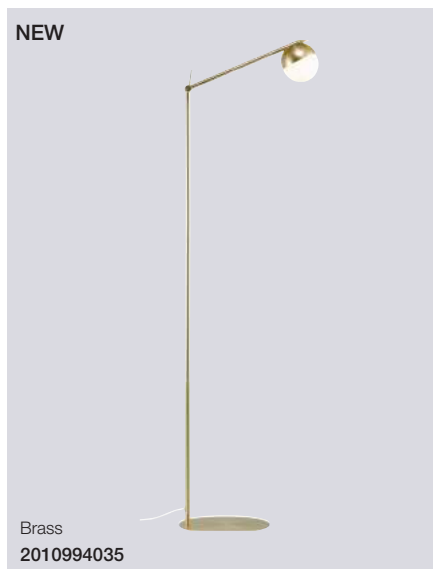

Brass, Opal white
2010985035