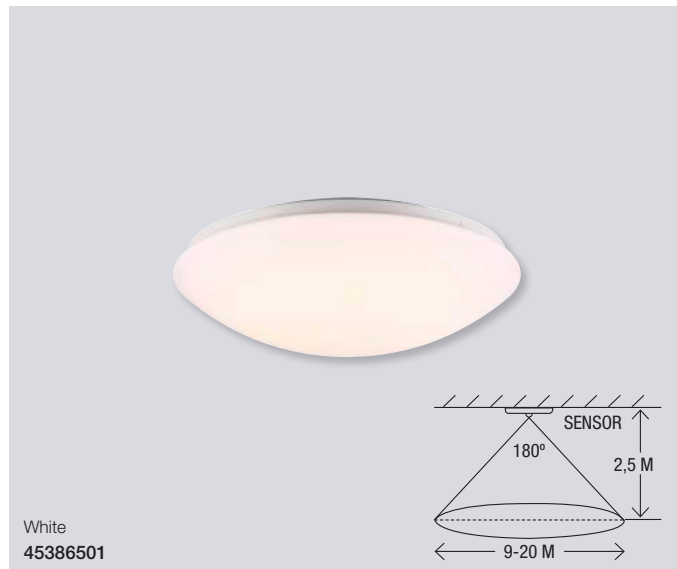

Ask 36 Sensor Ceiling

Masterbox	Qty 3
Size	D: 10,5 cm, Shade Ø: 36 cm
Material	Metal/Plastic
IP Class	IP44, Class 1
Light source	Fixed LED, Incl. 18W LED, Lumen 1.450, Kelvin 3000, Candela 364, Life hours 30.000, RA 80, Beam angle 120°, Not dimmable
Features	Microwave movement SENSOR INSIDE, Adjustable sensor: lux, time sec./min. & radius, Ideally suited for bathroom zone 2, 5 year LED guarantee