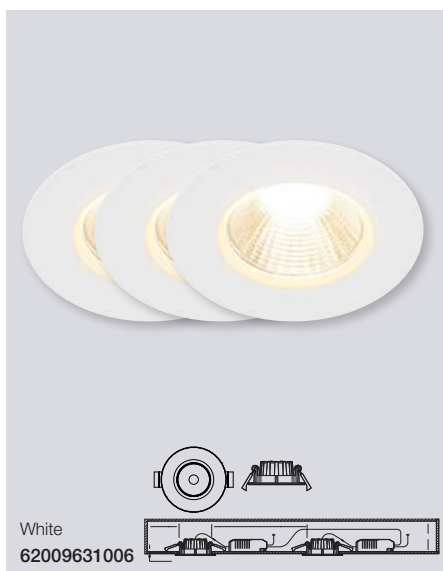

Apollo IP65 2700K 3-Kit Downlight

Masterbox	Qty 10
Size	H: 5,4 cm, Ø: 8,5 cm, Mounting min. height: 6,8 cm
Material	Metal/Plastic
IP Class	IP65, Class 2
Light source	Fixed LED, Incl. 3X4,8W LED, Lumen 3X345, Kelvin 2700, Life hours 20.000, RA 80, Beam angle 36°, Not dimmable
Features	Parallel connection possible, 5 year LED guarantee

*Only for Benelux & France

Apollo IP65 4000K 3-Kit Downlight

Masterbox	Qty 10
Size	H: 3,6 cm, Ø: 8,5 cm, Mounting min. height: 5,4 cm
Material	Metal/Plastic
IP Class	IP65, Class 2
Light source	Fixed LED, Incl. 3X4,8W LED, Lumen 3X380, Kelvin 4000, Life hours 20.000, RA 80, Beam angle 36°, Not dimmable
Features	Parallel connection possible, 5 year LED guarantee

*Only for Benelux & France