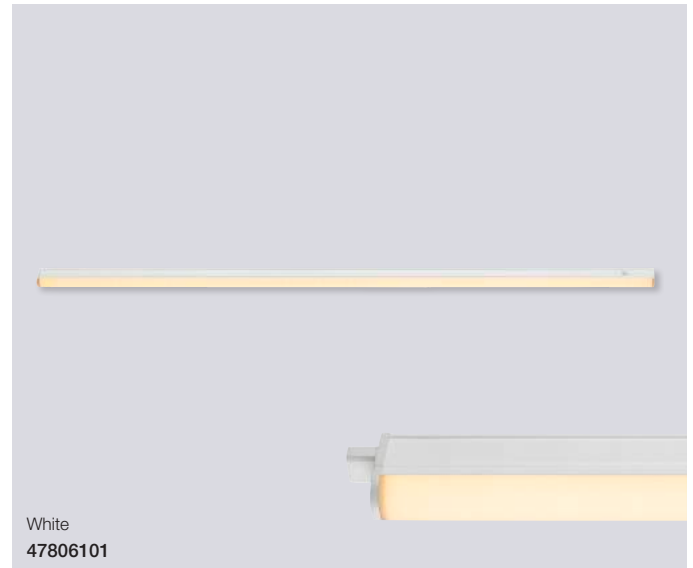

Renton 110 Under cabinet

Masterbox	Qty 6
Size	W: 2,4 cm, L: 111,2 cm, D: 3,4 cm
Material	Plastic
IP Class	IP20, Class 2
Light source	Fixed LED, Incl. 15W LED, Lumen 1.100, Kelvin 2700, Life hours 25.000, RA 80, Beam angle 130°, Not dimmable
Features	Parallel connection possible, Ideally suited for under cabinet lighting, Connection cable included, 5 year LED guarantee