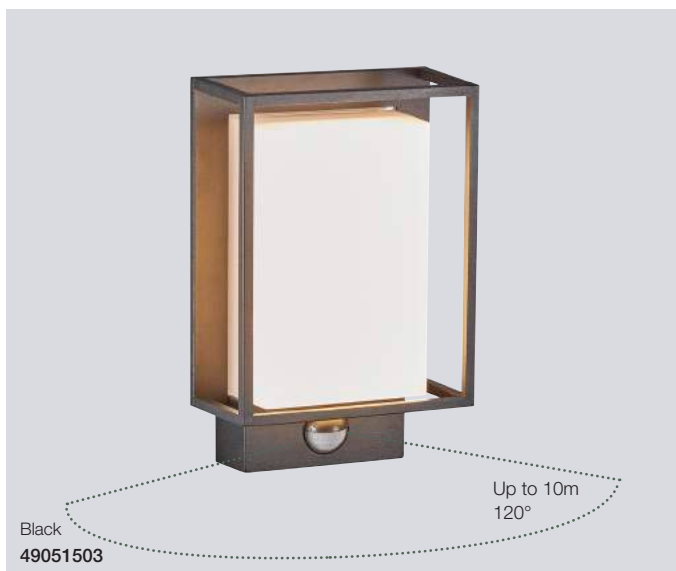

Nestor sensor Wall

- **Masterbox** Qty 3
- **Size** H: 22,1 cm, W: 14,7 cm, D: 8,7 cm
- **Material** Aluminium/Plastic
- **IP Class** IP44, Class 1
- **Light source** Fixed LED, Incl. 8W LED, Lumen 550, Kelvin 2700, Life hours 25.000, RA 80, Beam angle 120°, Not dimmable
- **Features** Build-in daylight and motion sensor, Parallel connection possible, 5 year LED guarantee

Nestor Wall

- **Masterbox** Qty 3
- **Size** H: 22,1 cm, W: 14,7 cm, D: 8,7 cm
- **Material** Aluminium/Plastic
- **IP Class** IP44, Class 1
- **Light source** Fixed LED, Incl. 8W LED, Lumen 550, Kelvin 2700, Life hours 25.000, RA 80, Beam angle 120°, Not dimmable
- **Features** Parallel connection possible, 5 year LED guarantee