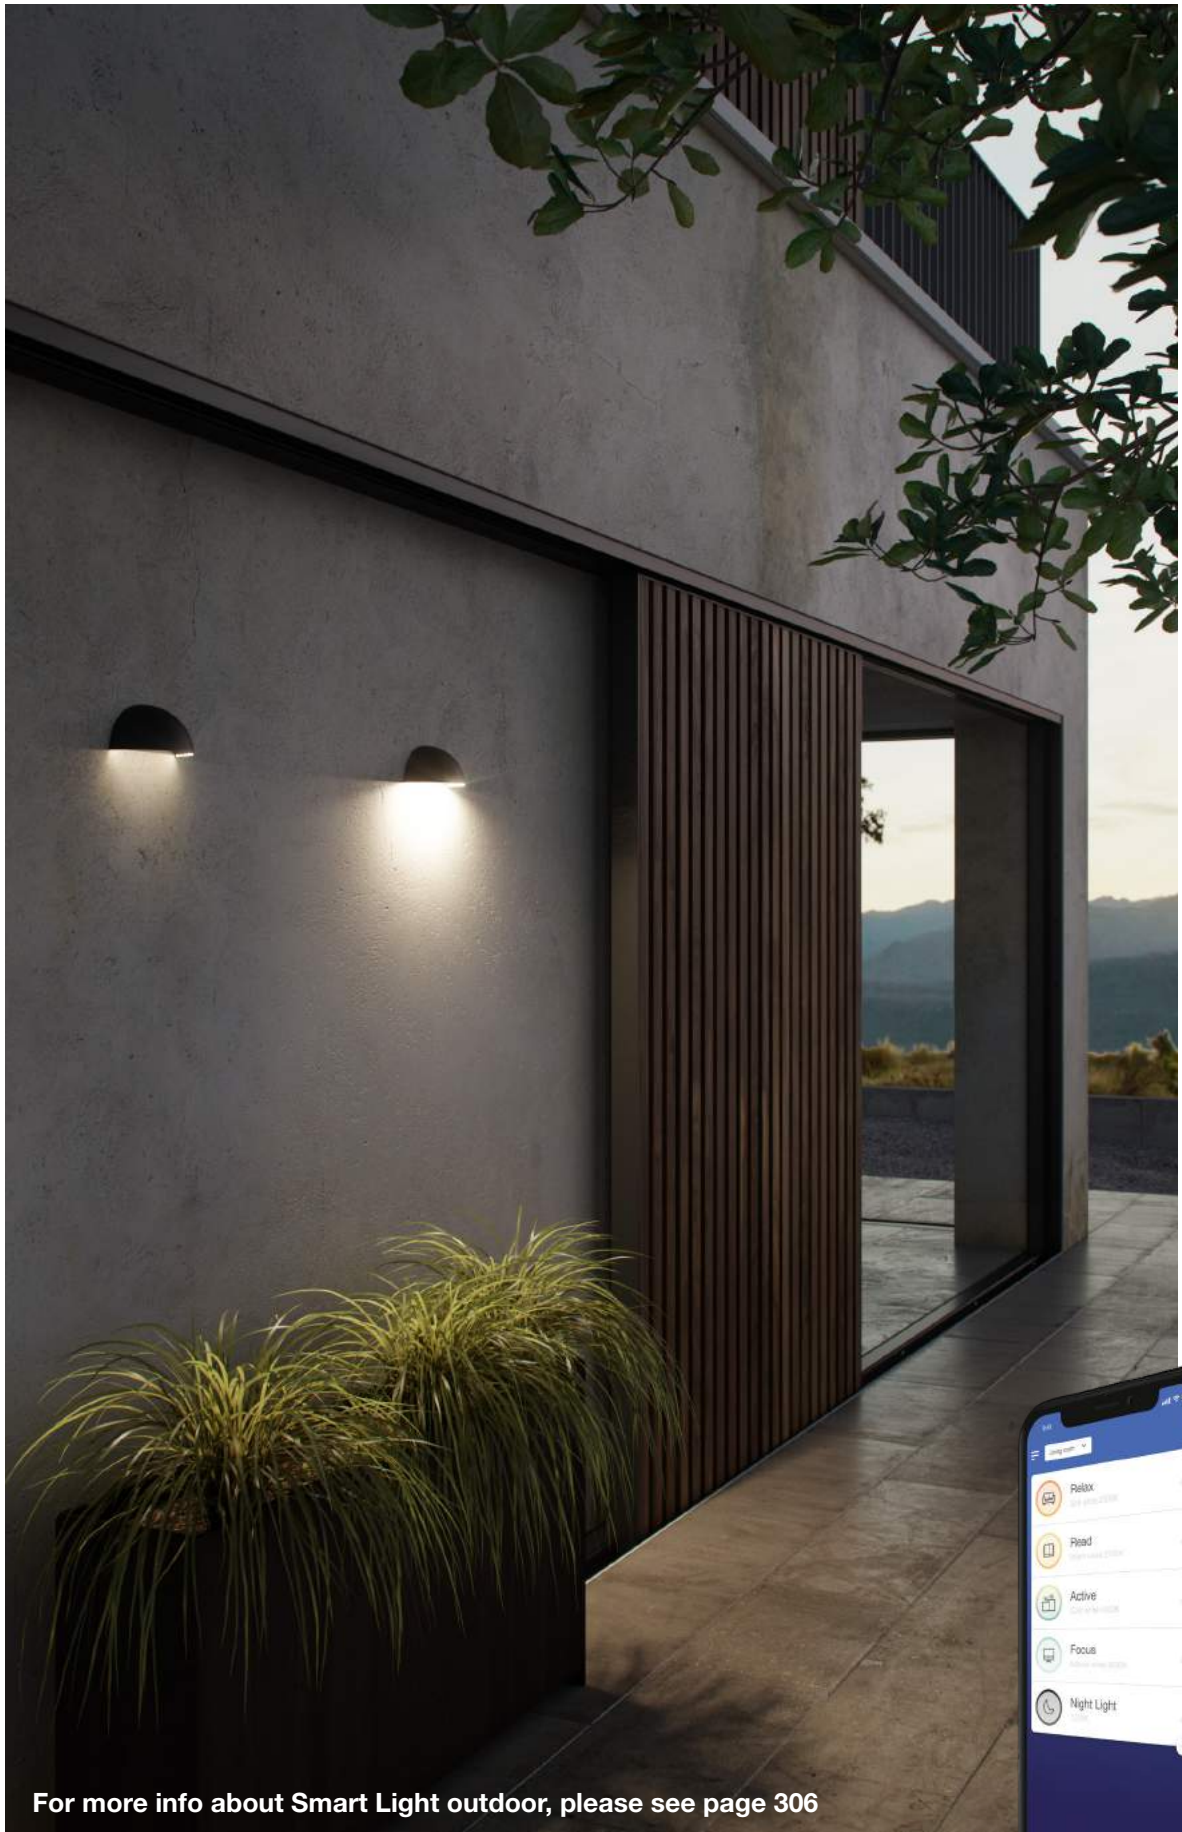

### Calvi Wall

<b>Masterbox</b>	Qty 3
<b>Size</b>	H: 15 cm, W: 7,1 cm, L: 4 cm
<b>Material</b>	Aluminium/Glass
<b>IP Class</b>	IP54, Class 1
<b>Light source</b>	Fixed LED, Lumen 210, Kelvin 2700, Life hours 30.000, RA 80, Beam angle 210°, Not dimmable
<b>Features</b>	Slim elegant design, No visible screws, Cozy up- and down-light, 5 year LED guarantee