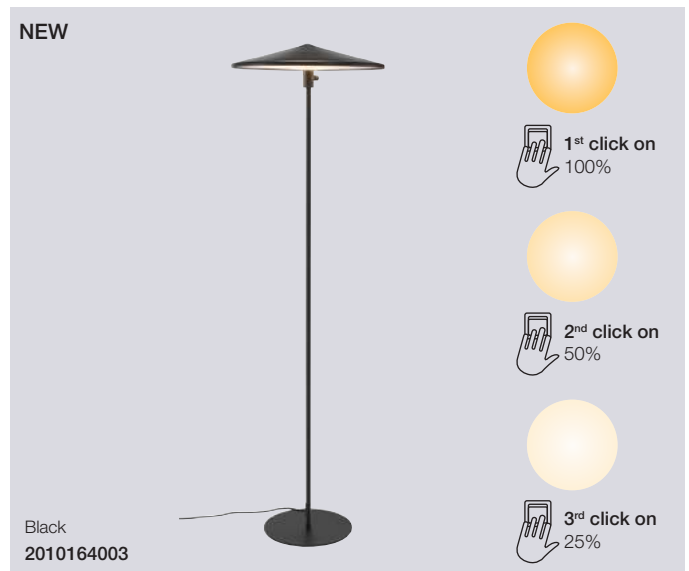

### Balance Pendant

<b>Masterbox</b>	Qty 3
<b>Size</b>	Shade Ø: 42 cm, Shade H: 15,8 cm
<b>Material</b>	Metal/Acrylic
<b>IP Class</b>	IP20, Class 2
<b>Cable</b>	Textile cable: Black 200 cm non replaceable
<b>Canopy</b>	Color: Black, Material: Plastic Ø: 12,3 cm, H: 8,6 cm
<b>Light source</b>	Fixed LED, Incl. 17,5W LED, Incl. 3-Step MOODMAKER™ 100-50-25%, Lumen 1.700, Kelvin 2700, Life hours 30.000, RA 80, Beam angle 120°, Not dimmable
<b>Features</b>	Minimalistic design, 1700 Lumen with 3 step dimming from wall switch, 5 year LED guarantee

### Balance Wall

<b>Masterbox</b>	Qty 2
<b>Size</b>	H: 31 cm, W: 30 cm, D: 50 cm, Shade Ø: 30 cm, Pipe Ø: 1,3 cm, Tilt angle: 136°
<b>Material</b>	Metal/Acrylic
<b>IP Class</b>	IP20, Class 2
<b>Cable</b>	Textile cable: Black 150 cm non replaceable, Switch on cable
<b>Light source</b>	Fixed LED, Incl. 17,5W LED, Incl. 3-Step MOODMAKER™ 100-50-25%, Lumen 1.200, Kelvin 2700, Life hours 30.000, RA 80, Beam angle 120°, Not dimmable
<b>Features</b>	Minimalistic design, 1200 Lumen with 3 step dimming from cable switch, Adjustable up/down and to both sides, 5 year LED guarantee

### Balance Table

<b>Masterbox</b>	Qty 2
<b>Size</b>	H: 49,5 cm, W: 30 cm, Shade Ø: 30 cm, Pipe Ø: 1,35 cm, Base Ø: 18,5 cm
<b>Material</b>	Metal/Acrylic
<b>IP Class</b>	IP20, Class 2
<b>Cable</b>	Textile cable: Black 150 cm non replaceable Switch on fixture
<b>Light source</b>	Fixed LED, Incl. 17,5W LED, Incl. 3-Step MOODMAKER™ 100-50-25%, Lumen 1.200, Kelvin 2700, Life hours 30.000, RA 80, Beam angle 120°, Not dimmable
<b>Features</b>	Minimalistic design, 1200 Lumen with 3 step dimming from socket switch, Interchangeable decorative top in black & brass, 5 year LED guarantee