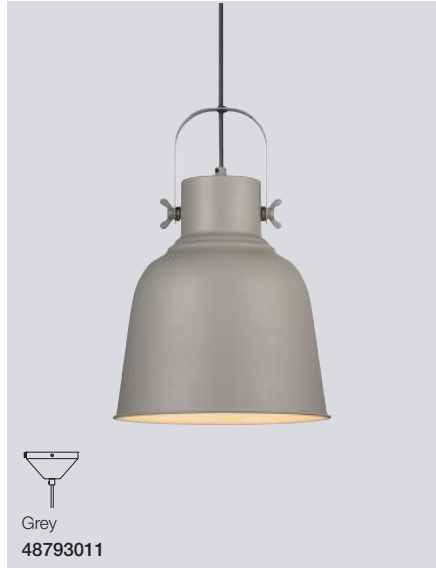

Adrian 16 Pendant

Masterbox	Qty 6
Size	Shade Ø: 16 cm, Shade H: 22 cm, Tilt angle: 180°
Material	Metal/Plastic
IP Class	IP20, Class 2
Cable	Textile cable: Black/White/Black 200 cm non replaceable
Canopy	Color: Black/Grey, Material: Metal Ø: 12 cm, H: 7 cm
Light source	E27, Max. 25W, Excl. light source,
Features	Industrial style, Tilttable shade

Adrian 25 Pendant

Masterbox	Qty 3
Size	Shade Ø: 25 cm, Shade H: 28 cm, Tilt angle: 180°
Material	Metal/Plastic
IP Class	IP20, Class 2
Cable	Textile cable: Black/White/Black 200 cm non replaceable
Canopy	Color: Black/Grey, Material: Metal Ø: 12 cm, H: 7 cm
Light source	E27, Max. 25W, Excl. light source,
Features	Industrial style, Tilttable shade