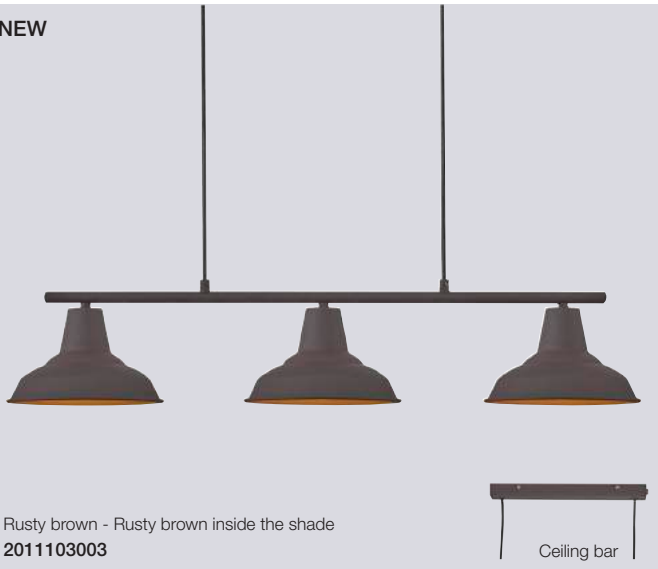

NEW

Rusty brown - Rusty brown inside the shade
2011103003