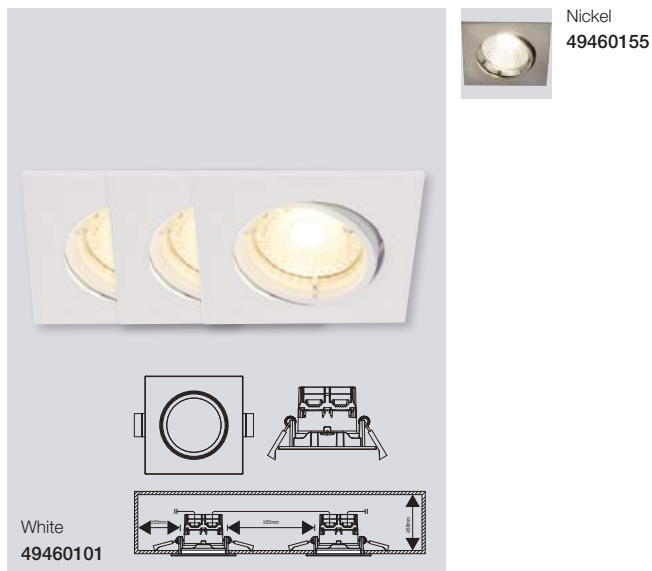

Dorado 2700K 3-Kit Dim Tilt Downlight

- **Masterbox** Qty 3
- **Size** H: 5,4 cm, Ø: 8,5 cm, Mounting min. height: 6,8 cm
  Cut-out Ø: 7,2 cm, Tilt angle: 12°
- **Material** Plastic/Metal
- **IP Class** IP20, Class 2
- **Light source** Fixed LED, Incl. 3X5,5W LED,
  Lumen 3X345, Kelvin 2700, Life hours 20.000, RA 80,
  Beam angle 36°, Dimmable
- **Features** Stepless dimmable 0-100% by wall dimmer excl.,
  Parallel connection possible, Connector block included,
  5 year LED guarantee