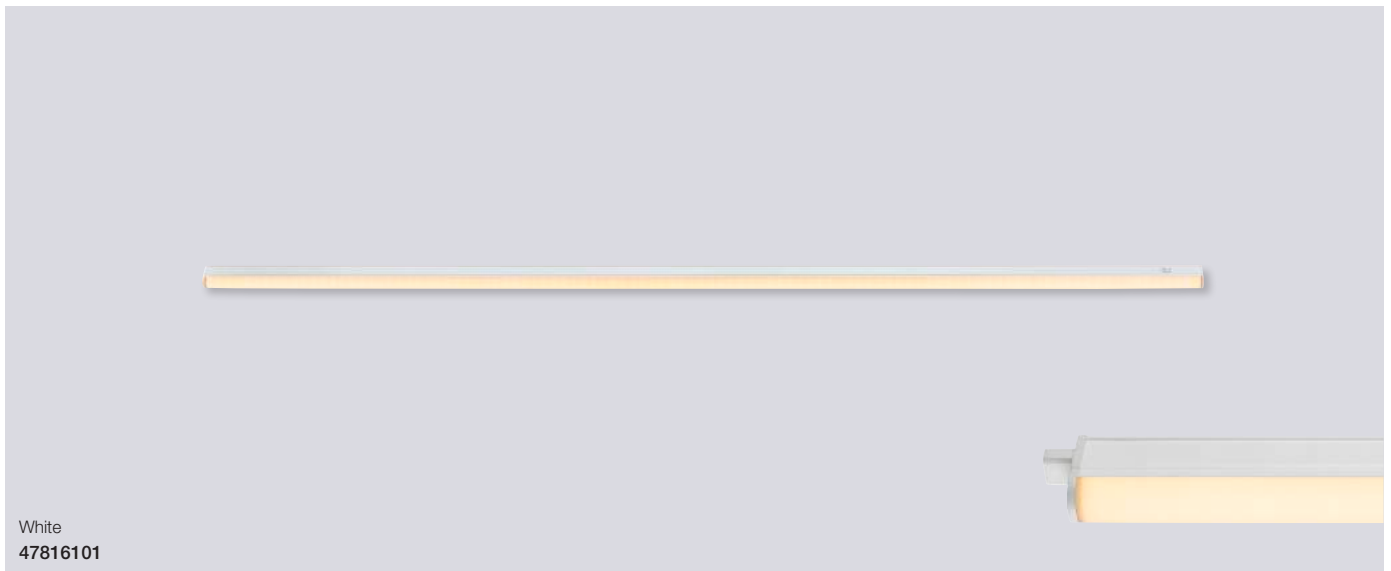

White
47816101

Renton 150 Under cabinet

- **Masterbox** Qty 6
- **Size** W: 2,4 cm, L: 151,2 cm, D: 3,4 cm
- **Material** Plastic
- **IP Class** IP20, Class 2
- **Light source** Fixed LED, Incl. 20W LED,
  Lumen 1.500, Kelvin 2700, Life hours 25.000, RA 80,
  Beam angle 130°, Not dimmable
- **Features** Parallel connection possible, Ideally suited for under cabinet
  lighting, Connection cable included, 5 year LED guarantee