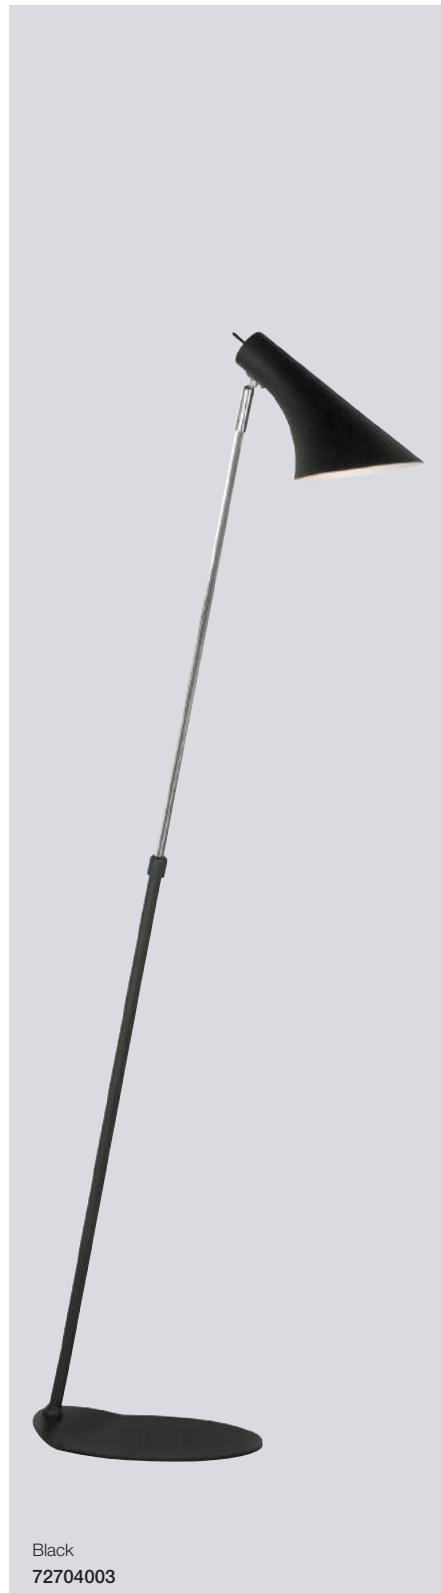

Black
72711003

Black
72695003

Black
72704003

Vanila Table

Masterbox	Qty 2
Size	H: 44 cm, Shade Ø: 14,5 cm, Shade H: 23 cm, Pipe Ø: 1 cm, Base Ø: 18 cm
Material	Metal
IP Class	IP20, Class 2
Cable	Cable: White/Black 200 cm non replaceable Switch on fixture
Light source	E14, Max. 40W, Excl. light source,
Features	Contemporary and simple style

Vanila Floor

Masterbox	Qty 2
Size	H: 129 cm, Shade Ø: 14,5 cm, Shade H: 23 cm, Pipe Ø: 1,5 cm, Base Ø: 24 cm
Material	Metal
IP Class	IP20, Class 2
Cable	Cable: Clear/Black 210 cm non replaceable Switch on fixture
Light source	E14, Max. 40W, Excl. light source,
Features	Contemporary and simple style