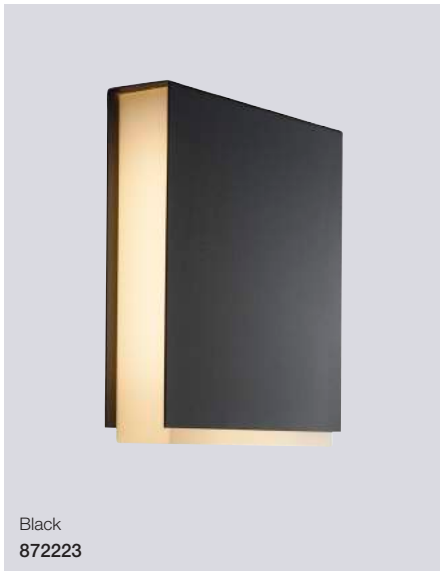

Black
872223

Tamar Clips Wall

Masterbox	Qty 3
Size	H: 23 cm, W: 21 cm, D: 5,2 cm
Material	Metal/Plastic
IP Class	IP44, Class 1
Light source	Fixed LED, Incl. 12W LED, Lumen 500, Kelvin 3000, Life hours 25.000, RA 80, Beam angle 320°, Not dimmable
Features	Parallel connection possible, 5 year LED guarantee