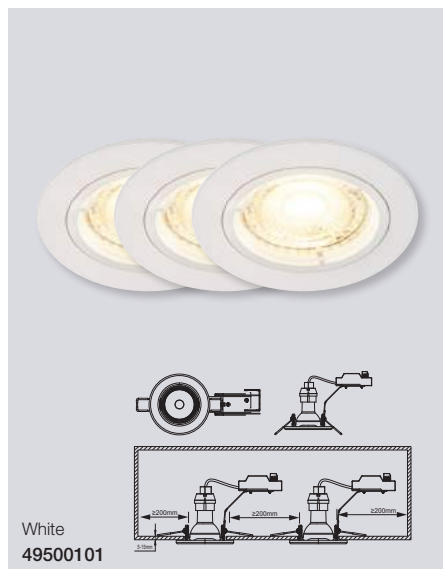

*Carina is also available as Smart Light, see page 328