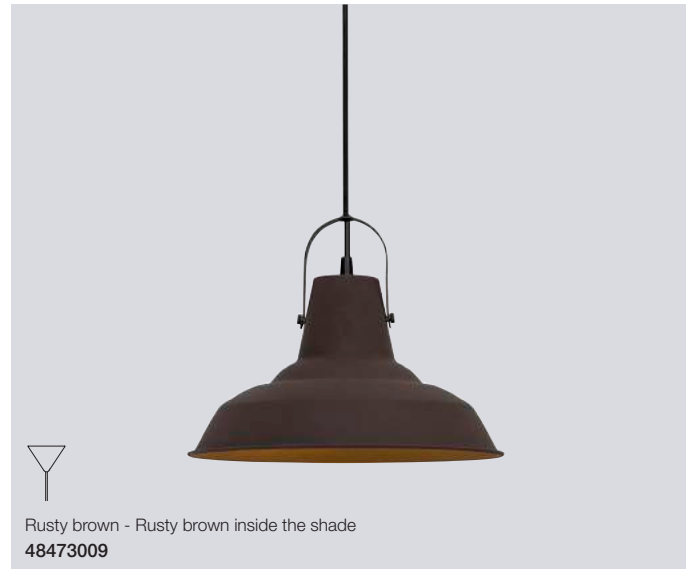

Andy Pendant

Masterbox	Qty 2
Size	H: 16,8 cm, W: 20 cm, L: 80 cm, Shade Ø: 20 cm
Material	Metal
IP Class	IP20, Class 2
Cable	Textile cable: Black 200 cm non replaceable
Canopy	Color: Rusty, Material: Metal Ø: 35x9 cm, H: 2,5 cm
Light source	E27, Max. 40W, Excl. light source,
Features	Industrial style, Rust colour and rough surface, Three lamp heads that emits a good practical light

Andy 30 Pendant

Masterbox	Qty 3
Size	Shade Ø: 30 cm, Shade H: 18 cm
Material	Metal/Plastic
IP Class	IP20, Class 2
Cable	Cable: Black 200 cm non replaceable
Canopy	Color: Black, Material: Plastic Ø: 12,3 cm, H: 8,7 cm
Light source	E27, Max. 40W, Excl. light source,
Features	Industrial style, Rust colour and rough surface