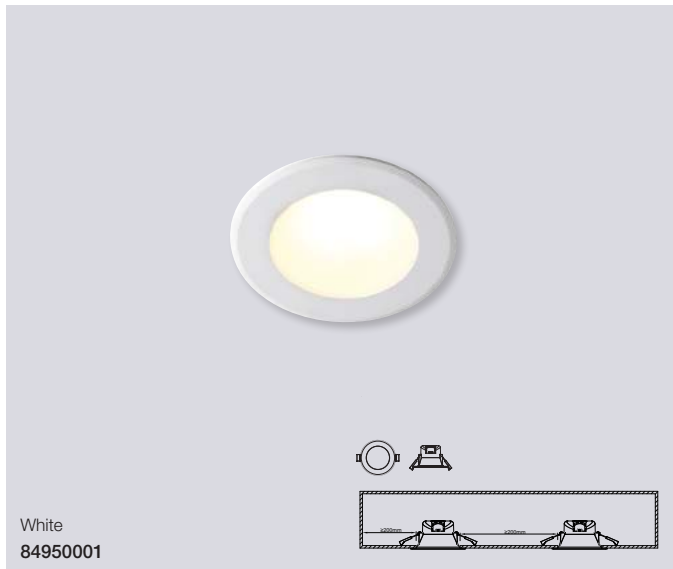

White
84950001

Birla DownLight

Masterbox	Qty 6
Size	H: 5,75 cm, Ø: 9,5 cm, Mounting min. height: 6 cm, Cut-out Ø: 7 cm
Material	Plastic
IP Class	IP44, Class 2
Cable	Cable: White 20 cm replaceable
Light source	Fixed LED, Incl. 6W LED, Lumen 600, Kelvin 3000, Candela 258, Life hours 30.000, RA 80, Beam angle 90°, Dimmable
Features	Can be mounted directly into insulation, IP44 - In and outdoor use, Parallel connection possible, 5 year LED guarantee