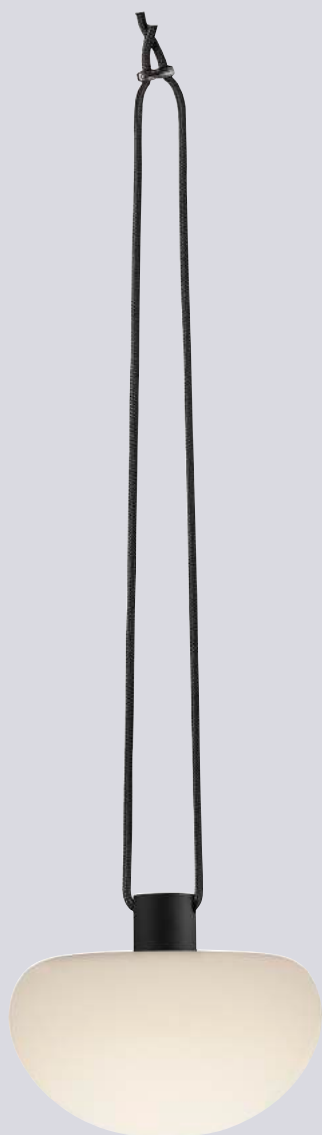

NEW

1st CLICK
100%

300
LUMEN
5
HOURS

2nd CLICK
60%

200
LUMEN
10
HOURS

3rd CLICK
30%

100
LUMEN
16
HOURS

White
2018103003

NEW