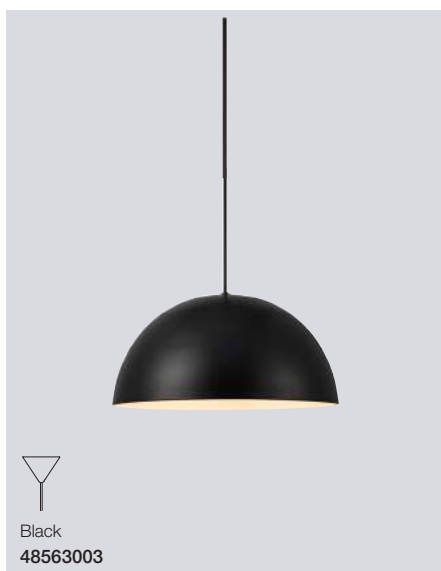

### Cera Floor

<b>Masterbox</b>	Qty 2
<b>Size</b>	H: 127 cm, Shade Ø: 36 cm, Pipe Ø: 1,9 cm, Base Ø: 24 cm
<b>Material</b>	Metal
<b>IP Class</b>	IP20, Class 2
<b>Cable</b>	Textile cable: Black 150 cm non replaceable Switch on cable
<b>Light source</b>	E27, Max. 60W, Excl. light source,
<b>Features</b>	Glamorous style, Brass adds coziness and warmth to the interior

# Meet Miry

no. 2010733003 black / no. 2010733010 grey

**Miry is a decorative series in metal with an element of white opal glass in the middle of the shade. The glass element protrudes both on the top and bottom of the shade, thus ensuring that the light is directed both upwards and downwards. The white opal glass covers the light source and contributes to a soft and comfortable light.**

## Miry Pendant

<b>Masterbox</b>	Qty 2
<b>Size</b>	H: 27,5 cm, W: 50 cm, L: 50 cm, Shade Ø: 50 cm
<b>Material</b>	Metal/Glass
<b>IP Class</b>	IP20, Class 2
<b>Cable</b>	Textile cable: Black/White 200 cm non replaceable
<b>Canopy</b>	Color: Black/White, Material: Metal Ø: 12,5 cm, H: 2,5 cm
<b>Light source</b>	E27, Max. 40W, Excl. light source,
<b>Features</b>	Contemporary and simple style, Opal white mouthblown glass and matte metal, Large pendant that creates visual volume