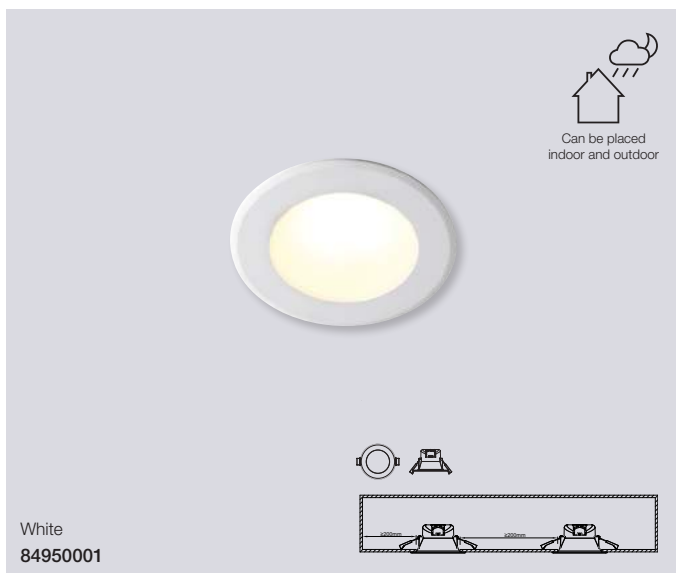

Birla Downlight

Masterbox	Qty 6
Size	H: 5,75 cm, Ø: 9,5 cm, Mounting min. height: 6 cm Cut-out Ø: 7 cm
Material	Plastic
IP Class	IP44, Class 2
Cable	Cable: White 20 cm replaceable
Light source	Fixed LED, Incl. 6W LED, Lumen 600, Kelvin 3000, Candela 258, Life hours 30.000, RA 80, Beam angle 90°, Dimmable
Features	Can be mounted directly into insulation, Parallel connection possible, IP44 - In and outdoor use, Can be mounted directly in the insulation, 5 year LED guarantee