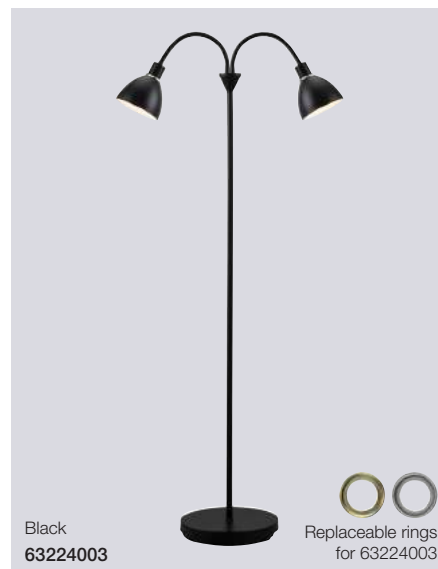

Ray Floor

Masterbox	Qty 2
Size	H: 155 cm, Shade Ø: 12 cm, Flex arm: 21 cm, Shade H: 9 cm, Pipe Ø: 1,6 cm, Base Ø: 25 cm
Material	Metal - Metal/Glass
IP Class	IP20, Class 2
Cable	Cable: Black/Clear 180 cm non replaceable Switch on cable
Light source	E14, Max. 40W, Excl. light source,
Features	Contemporary and simple style

Ray Floor

Masterbox	Qty 2
Size	H: 155 cm, Shade Ø: 12 cm, Flex arm: 21 cm, Shade H: 9 cm, Pipe Ø: 1,6 cm, Base Ø: 25 cm
Material	Metal - Metal/Glass
IP Class	IP20, Class 2
Cable	Cable: Black 180 cm non replaceable Switch on cable
Light source	E14, Max. 2X40W, Excl. light source,
Features	Contemporary and simple style