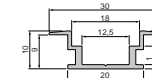

ET-05-12
IP-PROFILE | FLACHE T-PROFILE
EINBAU
IP-PROFILES | FLATT T-PROFILES
BUILT-IN

Aluminium eloxiert | 5 Längen
für LED-Stripes bis 12,3 mm Breite

aluminium anodized | 5 lengths
for LED stripes up to 12,3 mm width