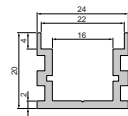

AU-05-15
IP-PROFILE | U-PROFILE
EINBAU / AUFBAU
IP-PROFILES | U-PROFILES
BUILT-IN / MOUNTING

Aluminium natur | 2 Längen
für LED-Stripes bis 15,6 mm Breite

aluminium nature | 2 lengths
for LED stripes up to 15,6 mm width