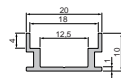

AU-04-12
IP-PROFILE | U-PROFILE
EINBAU / AUFBAU
IP-PROFILES | U-PROFILES
BUILT-IN / MOUNTING

Aluminium eloxiert | 5 Längen
für LED-Stripes bis 12,3 mm Breite

aluminium anodized | 5 lengths
for LED stripes up to 12,3 mm width