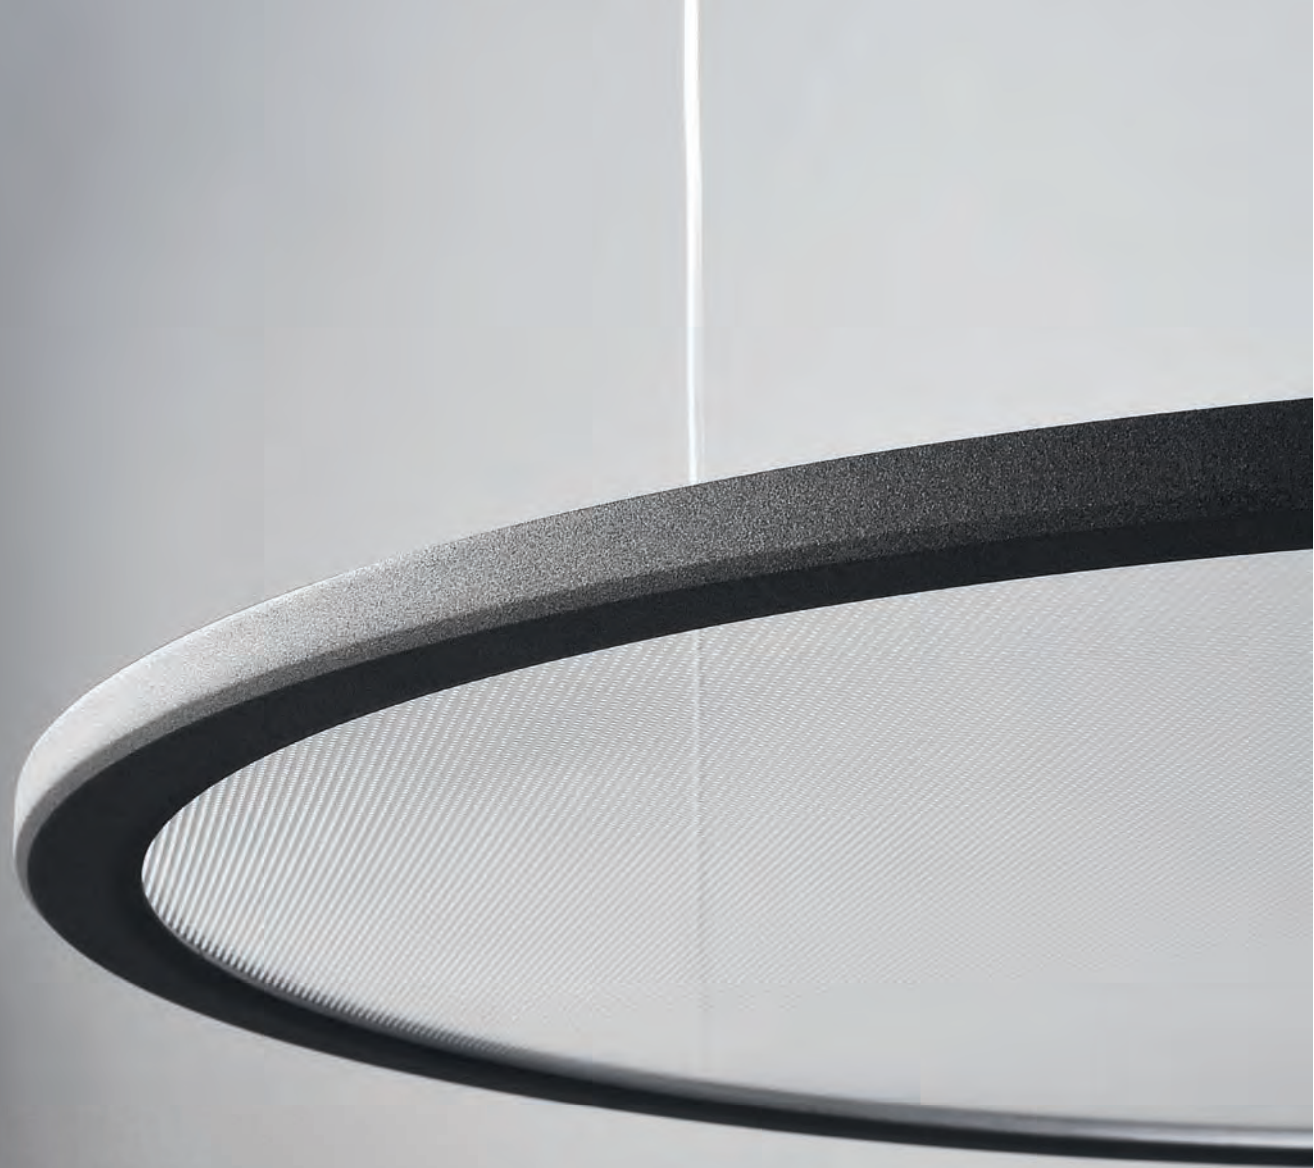

LED PANEL TRANSPARENT RUND
PENDELLEUCHE
PENDANT LAMP

Die Besonderheit dieser Pendelleuchte ist der transparente Leuchtkörper. Im ausgeschalteten Zustand ist die Fläche fast komplett durchsichtig. Bei eingeschaltetem Licht verteilt die Scheibe das Licht beinahe blendfrei. Diese Pendelleuchte ist mit einem Blendwert [UGR] von unter 19 absolut bürotauglich. Lichtstark, effizient und mit außergewöhnlichem Design sticht diese Leuchte aus jeder Büroausstattung heraus.

The characteristic of this pendant luminaire is its transparent lamp body. Switched off, the surface is almost completely transparent. When you turn on the light, the diffuser distributes the light almost without glare. With a UGR value of less than 19, this pendant luminaire fits office applications perfectly. Bright, efficient and with an unusual design, this luminaire stands out from any other office equipment.