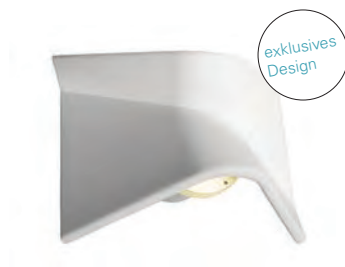

**930508** Abdeckung | schwarz / cover | black **49,95 €**

**930509** Abdeckung | grau | Granitoptik / cover | grey | granite optics **49,95 €**

**930510** Abdeckung | beige | Granitoptik / cover | beige | granite optics **49,95 €**