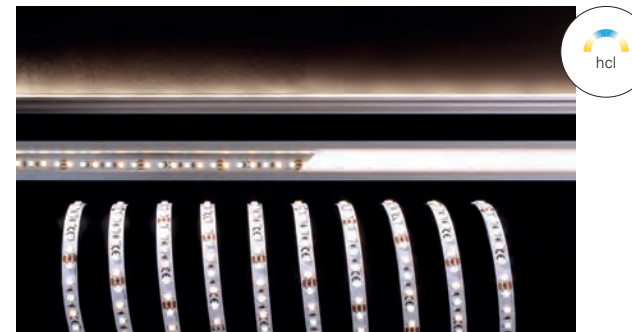

DEKO-LIGHT FLEXIBLER LED-STRIBE

L x B x H: 5000 x 8 x 2 mm
Leistungsaufnahme: 38 W | 12V DC
980 LED | dimmbar | Ra>90
Schnittmöglichkeit nach 50 mm / 6 LED

L x W x H: 5000 x 8 x 2 mm
power consumption: 38 W | 12V DC
980 LED | dimmable | Ra>90
cutting option over to 50 mm / 6 LED

840097 WW+CW | 3000-6500 K | 2500 lm | 2CH **123,95 €**