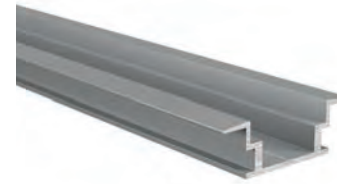

ET-05-12
IP-PROFILE | FLACHE T-PROFILE
EINBAU
IP-PROFILES | FLATT T-PROFILES
BUILT-IN

Aluminium eloxiert | 5 Längen
für LED-Stripes bis 12,3 mm Breite

aluminium anodized | 5 lengths
for LED stripes up to 12,3 mm width