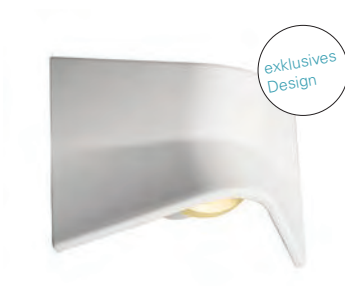

FLY II
WANDAUFBAULEUCHTE
WALL CONSTRUCTION LAMP

Gips | L x B x H: 240 x 123 x 170 mm
Leistungsaufnahme: 4 W | 220-240V AC
WW | 3000 K | 310 lm
fest verbaute LED | dimmbar | Ra>80

gypsum | L x W x H: 240 x 123 x 170 mm
power consumption: 4 W | 220-240V AC
WW | 3000 K | 310 lm
firmly installed LED | dimmable | Ra>80

341224 weiß überstreichbar / white paintable

99,95 €