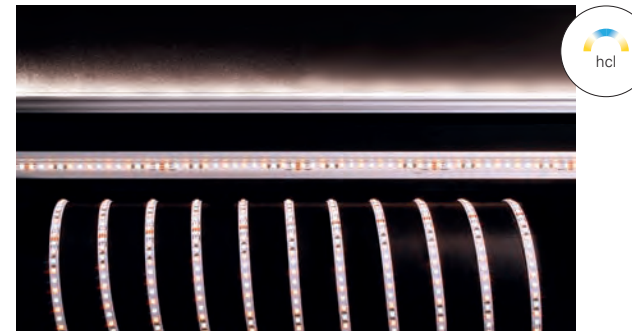

aluminium | L x W x H: 620 x 620 x 10 mm  
 power consumption: 49,5 W | 24V DC  
 WW+CW | 3000-5500 K | 355 lm  
 firmly installed LED | Ra>80

**100032** Verkehrsweiß / Traffic white **142,95 €**

**DEKO-LIGHT FLEXIBLER LED-STRIBE**