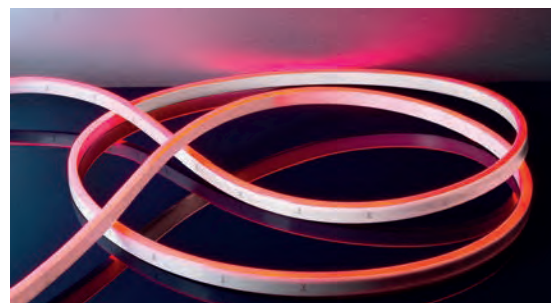

D FLEX LINE MINI SIDE-VIEW IP44 RGB

L x B x H: 5000 x 6,5 x 12 mm
Leistungsaufnahme: 35 W | 24V DC | doppelte Einspeisung
600 LED | dimmbar | Ra>80 | Biegeradius: ≥ 50 mm
Abstrahlverhalten zur Seite
Schnittmöglichkeit nach 50 mm / 6 LED

L x W x H: 5000 x 6,5 x 12 mm
power consumption: 35 W | 24V DC | double feed in
600 LED | dimmable | Ra>80 | bending radius: ≥ 50 mm
radiation direction sideways
cutting option over to 50 mm / 6 LED

840281 RGB | 460 - 620 nm | 235 lm | 3CH **369,95 €**

Zubehör / accessories

930443 Profil | Aluminium / profile | aluminium
L: 1000 mm **10,95 €**

930444 Profil | Aluminium / profile | aluminium
L: 500 mm **19,95 €**