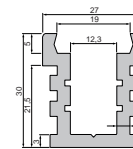

EU-01-12
IP-PROFILE | HOHE U-PROFILE
EINBAU
IP-PROFILES | HIGHT U-PROFILES
BUILT-IN

Aluminium natur | 2 Längen
für LED-Stripes bis 12,3 mm Breite

aluminium nature | 2 lengths
for LED stripes up to 12,3 mm width