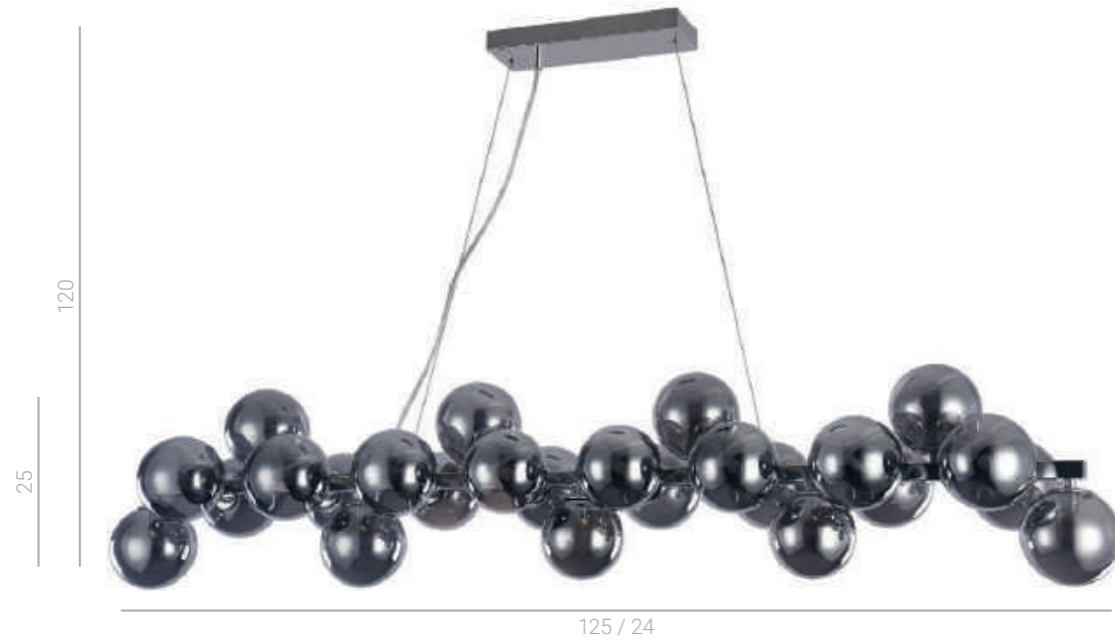

Lozanna

● PND-29772750-1A-GD

- LED 31,2W
- ☀ 1300 lm
- ⊕ 3000K
- 🌙 Dimmable

● PND-29772750-1A-BK

● PND-29772750-3A-GD

- LED 48,6W
- ☀ 2000 lm
- ⊕ 3000K
- 🌙 Dimmable

● PND-29772750-3A-BK

Cerrila

Aldeia

Bento

- PND-5252-25-GD-CGN
- PND-5252-25-CH+SMK
- ⚡ G9 25x28W

- PND-5252-A-25-CH+SMK
- PND-5252-A-25-GD-CGN
- ⚡ G9 25x28W

Cabella

PND-83812-16
 LED 38,8W
 2462 lm
 3000K

PND-83812-20
 LED 50,4W
 3103 lm
 3000K