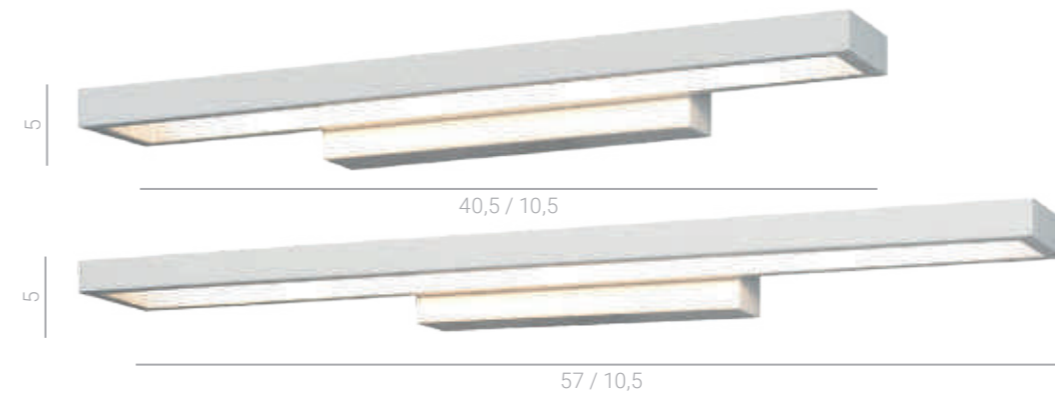

MB1254M
LED 12W
840 lm
3000K

40,5 / 10,5

MB1254L
LED 18W
1260 lm
3000K

57 / 10,5

Muari