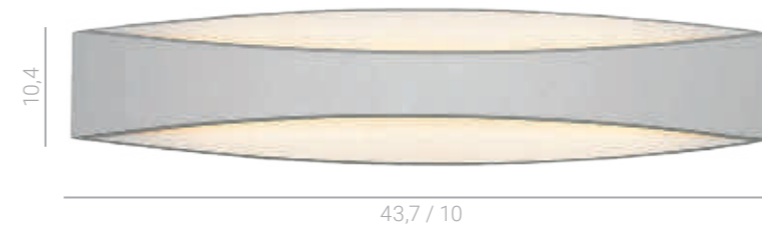

MB1126L
LED 12W
840 lm
3000K