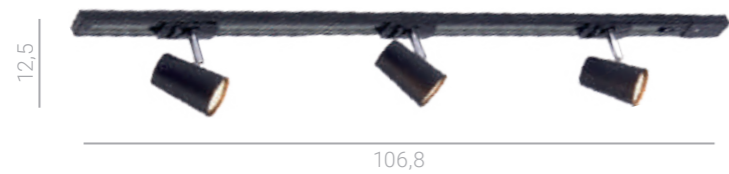

914021
GU10 3x35W

Astley