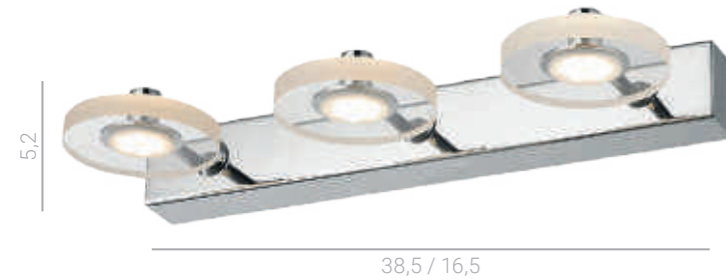

MB1225/3

- LED 9W
- 630 lm
- 3000K
- IP21