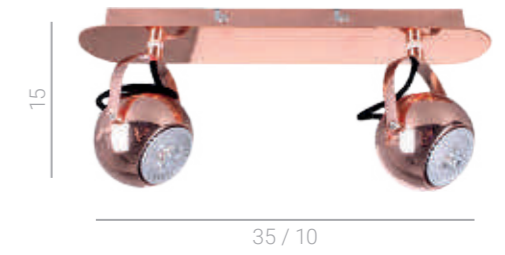

CRT-3
 G9 3x40W

CRT-1
 G9 1x40W

CRT-2
 G9 2x40W

Crt

FH5953AJ13-80-RC
 LED GU10 3x50W

FH5952AJ13-80-RC
 LED GU10 2x50W
 500 lm
 3000K

FH5951BJ-80-RC
 LED GU10 1x50W

Nicola RC