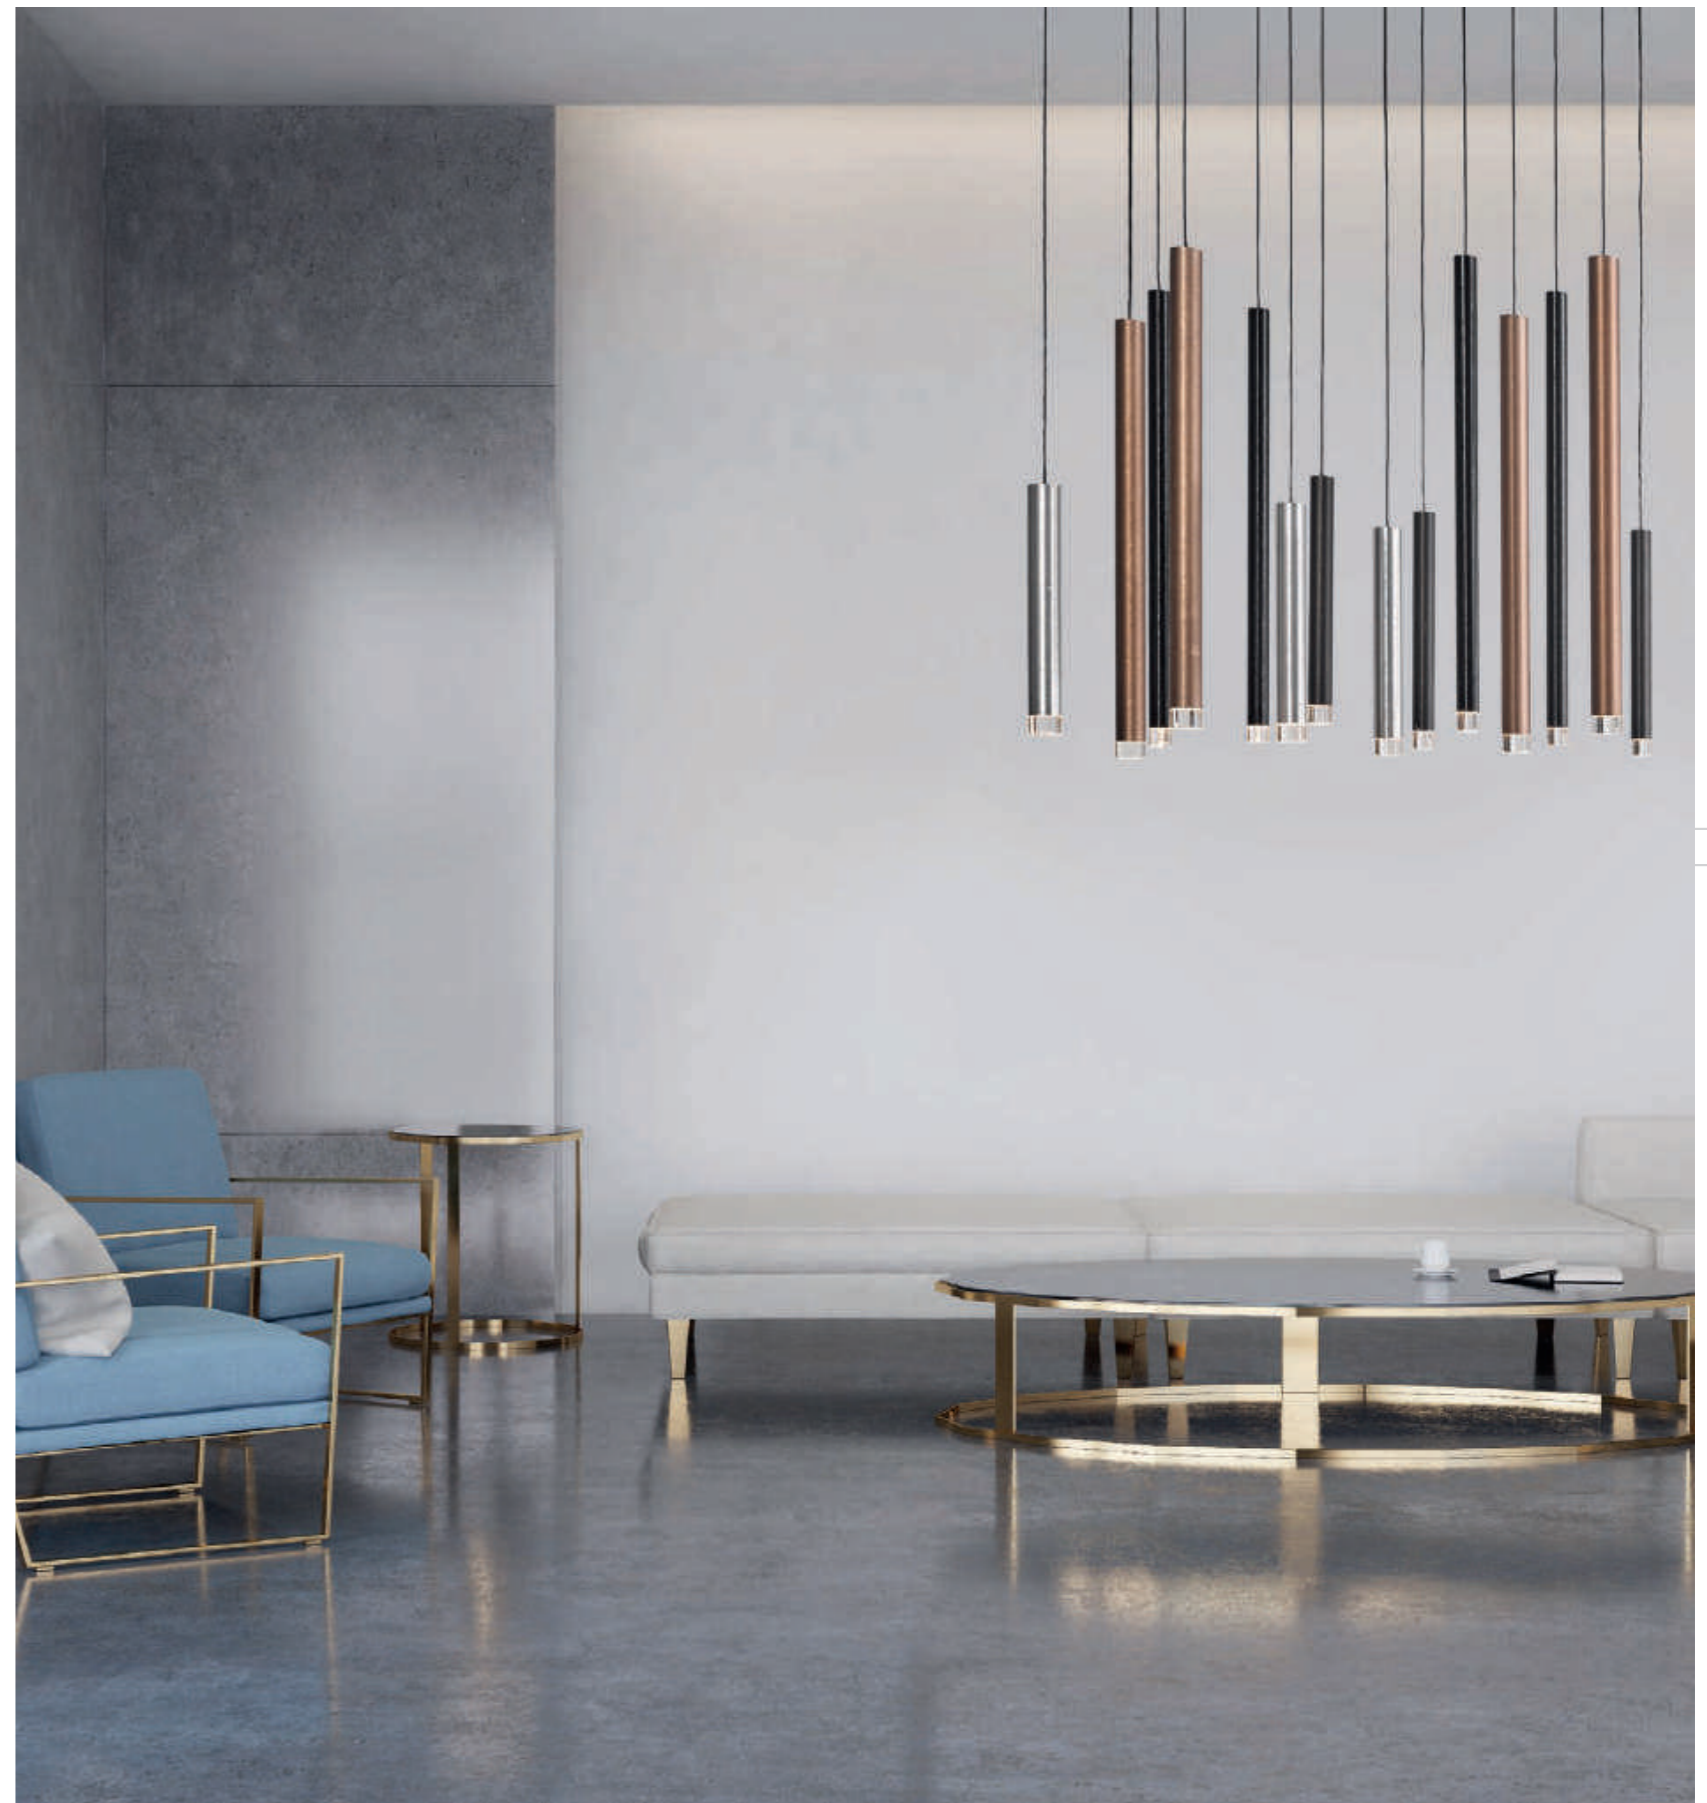

MD16115-9A
 LED 45W
 4050 lm
 3000K

Luca

MD17077-14B
 LED 56W
 4074 lm
 3000K
 Dimmable

MD17077-8B
 LED 32W
 2814 lm
 3000K
 Dimmable

MD17077-7A
 LED 28W
 2553 lm
 3000K
 Dimmable

MD17077-16A
 LED 64W
 4598 lm
 3000K
 Dimmable