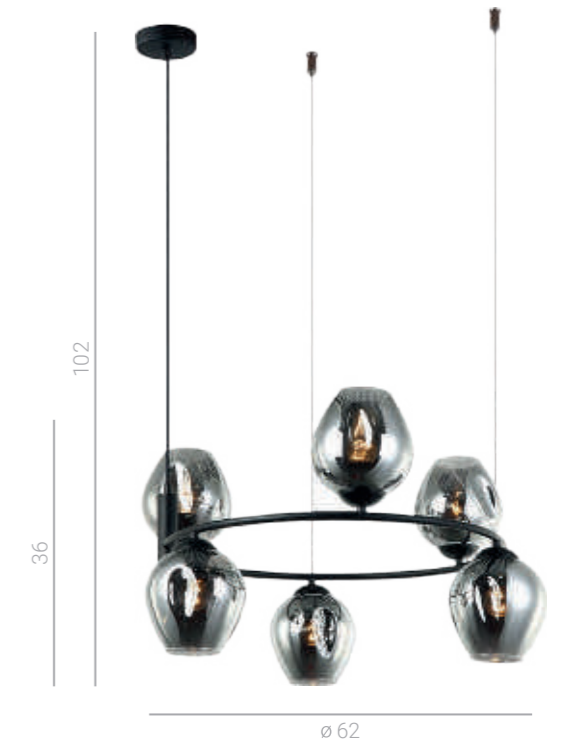

Celine

MDM-4046-4 BK+SG
 ⚡ E27 4x40W

MDM-4045-6 BK+SG
 ⚡ E27 6x40W

MDM-4045-4 BK+SG
 ⚡ E27 4x40W

PEN-B04421-50
 LED 50W
 3800 lm
 3000K

PEN-B04421-60
 LED 80W
 5200 lm
 3000K

PEN-B04445-80
 LED 150W
 9000 lm
 3000K