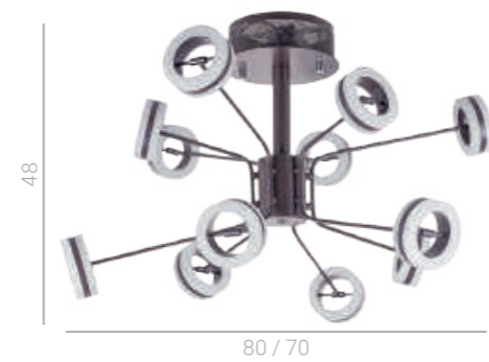

Verona

AD16002-3A COFFEE

LED 14,4W
 1150 lm
 3000K

AL16002-3A COFFEE

LED 14,4W
 1100 lm
 3000K

AD16002-16A COFFEE

LED 76,8W
 4900 lm
 3000K

AX16002-12A COFFEE

LED 57,6W
 4000 lm
 3000K

AD16002-8A COFFEE

LED 38,4W
 2450 lm
 3000K

AB16002-1A COFFEE

LED 4,8W
 450 lm
 3000K

Razor

AD15051-24B BL

- LED 57,7W
- 3900 lm
- 3000K