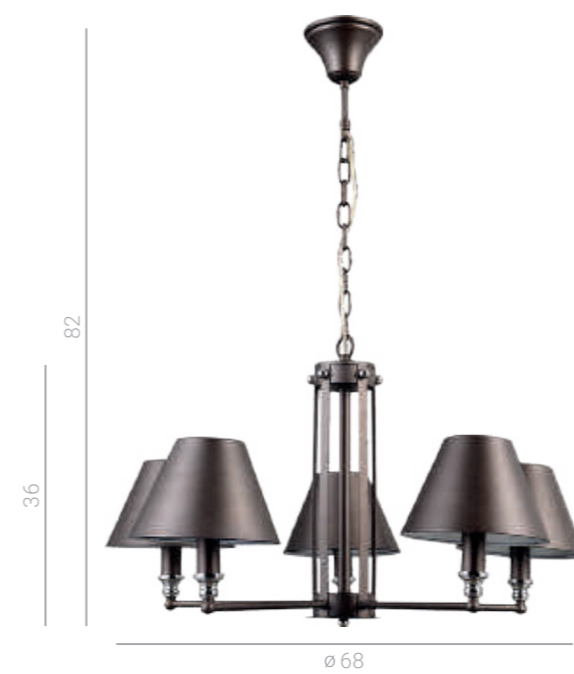

MD38623/5
⌀ E14 5x40W