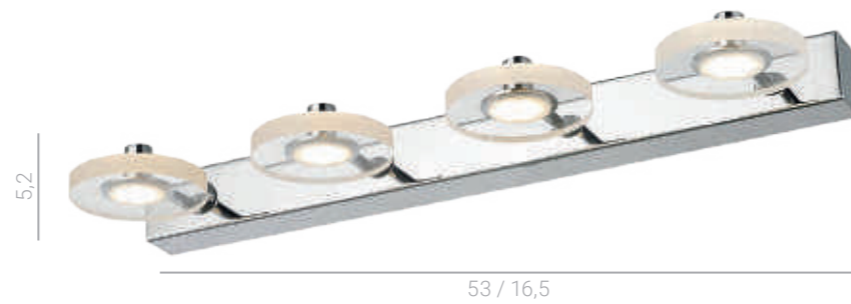

W0272A CLEAR
 LED 5W
 450 lm
 3000K

Rhino

Lucio

Agaton

Tempo

Melvin

MB1225/1

- LED 3W
- 210 lm
- 3000K
- IP21