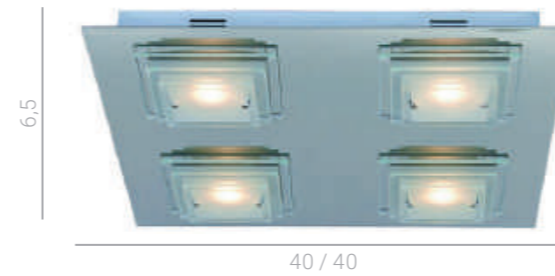

C0509A CLEAR
LED 20W
1800 lm
3000K

Peppe