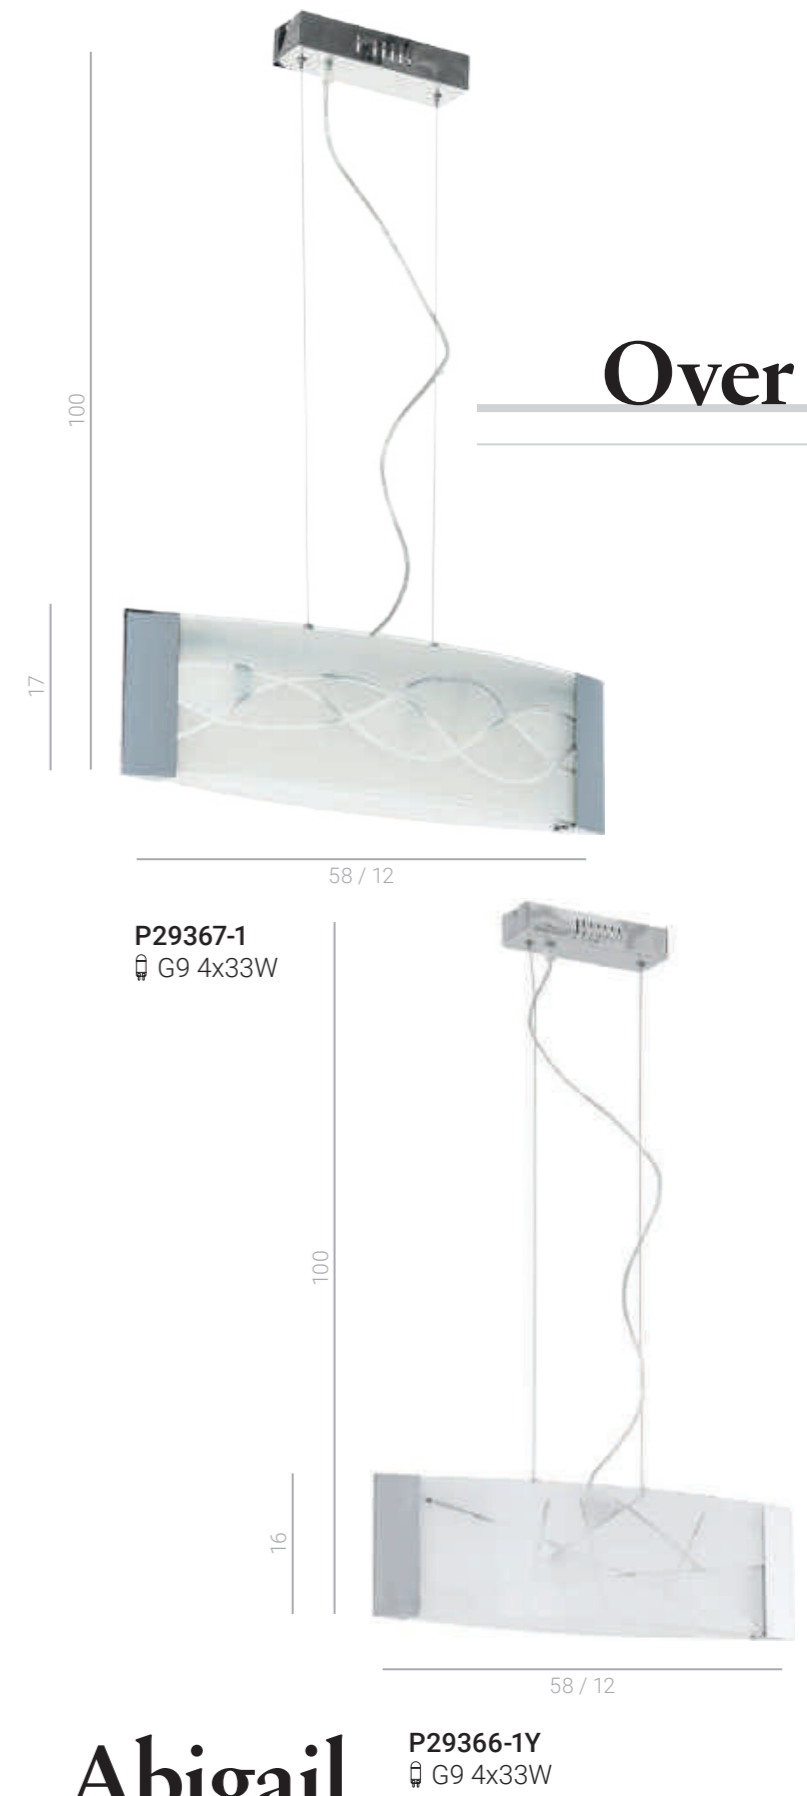

Loris

Breton

Over

Abigail