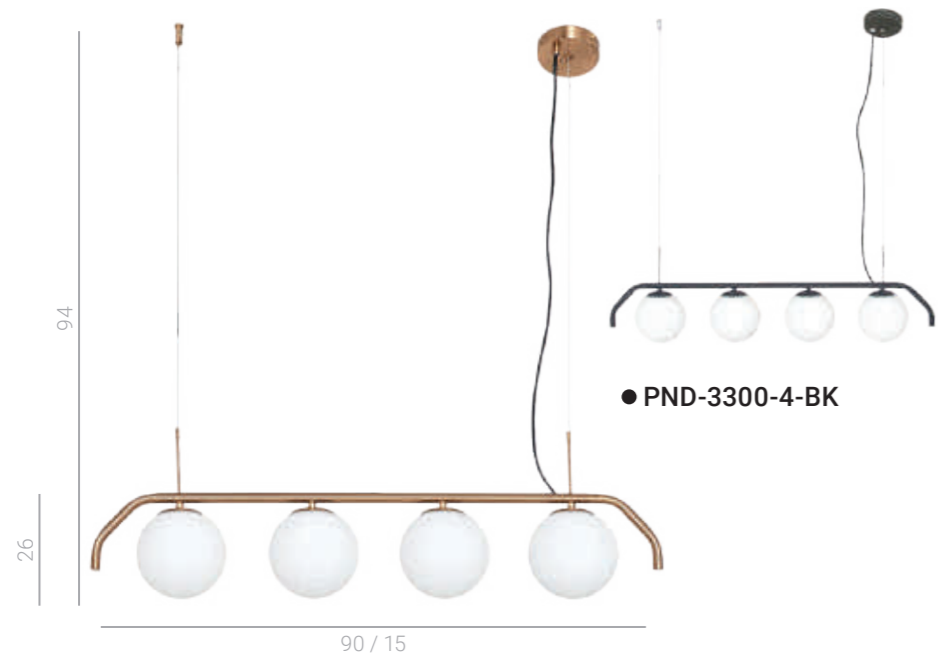

PND-83812-24
 LED 49W
 2920 lm
 3000K

Almelo

Degal

Helmond

Hasselt

Raddi

● PND-3300-4-BK

● PND-3300-4-HBR