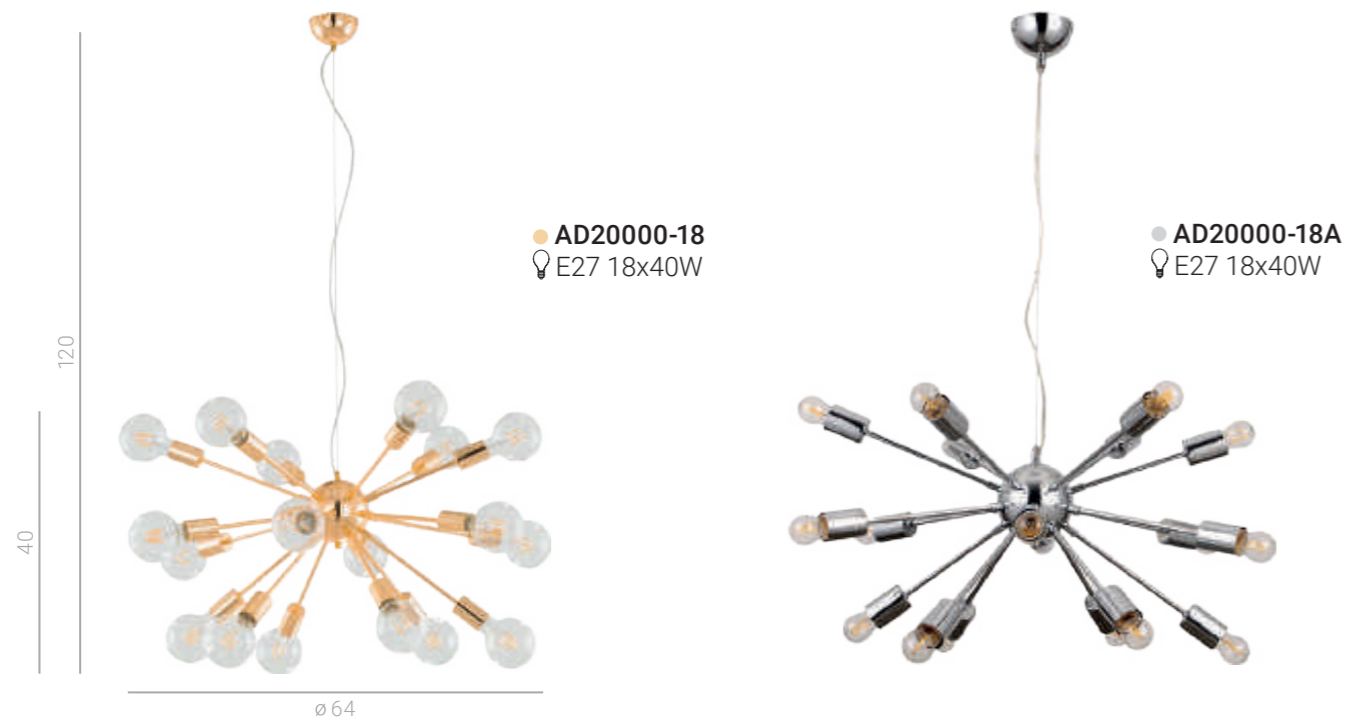

○ MBM-3480/1 W
● MBM-3480/1 GD
● MBM-3480/1 GR+GD
💡 E27 1x40W

Harley

Zonder

MDM-3633/1L W
E27 1x60W

MDM-3633/1XL W
E27 1x60W

MDM-3651/1L GD
E27 1x60W

MDM-3623/1L GD
E27 1x60W

Tarla