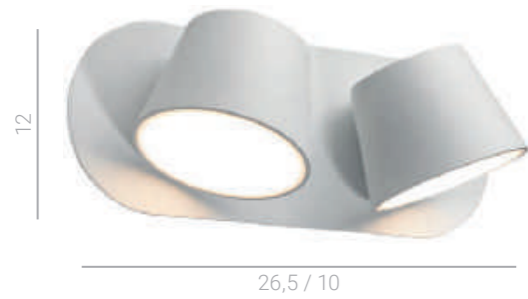

MB13006051-12B
 LED 12W
 700 lm
 3000K

Holly

MB1222M
 LED 12W
 840 lm
 3000K

MB1222L
 LED 18W
 1260 lm
 3000K

Arc

○ MB1350-3 WH
● MB1350-3 BK
LED 18W
☀ 640 lm
Ⓛ 3000K

○ MB1350-2 WH
● MB1350-2 BK
LED 12W
☀ 440 lm
Ⓛ 3000K