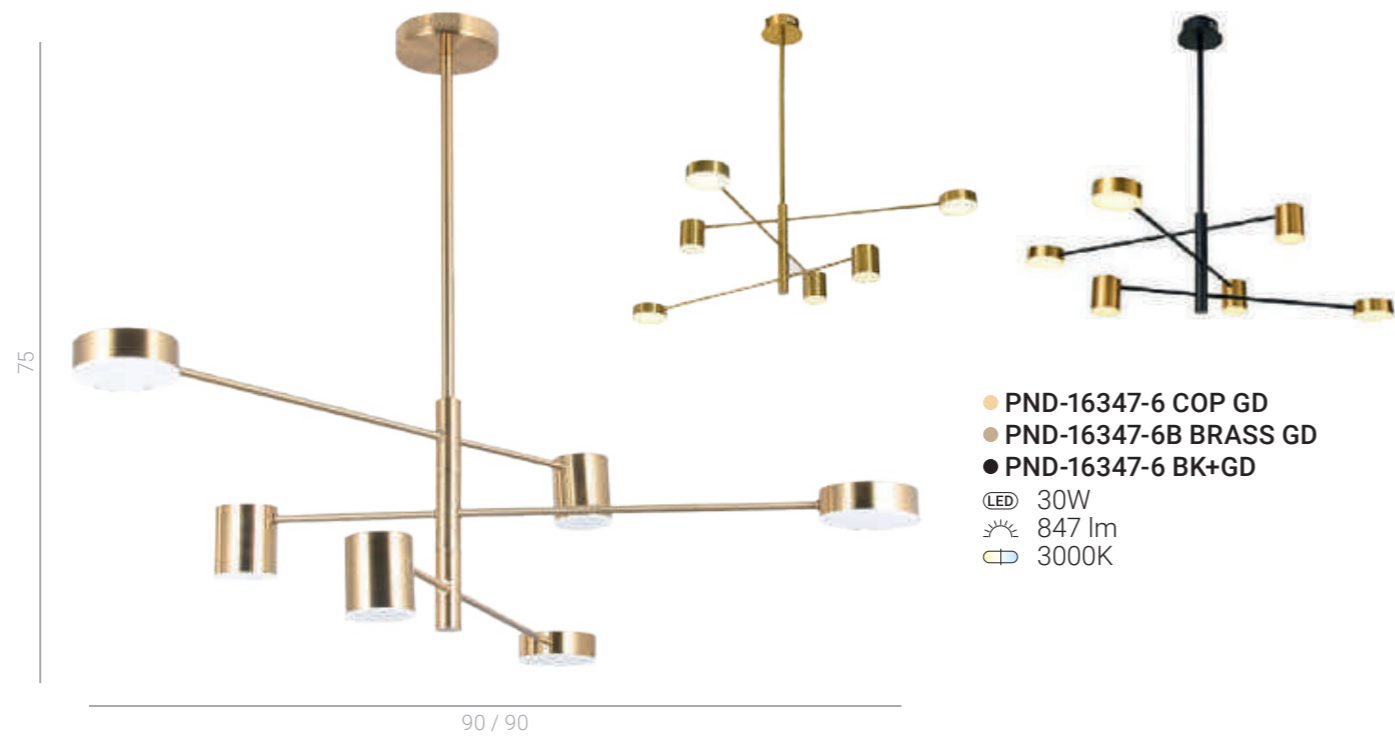

1. PND-16347-6 COP GD
   - PND-16347-6B BRASS GD
   - PND-16347-6 BK+GD
2. LED 30W
   847 lm
   3000K