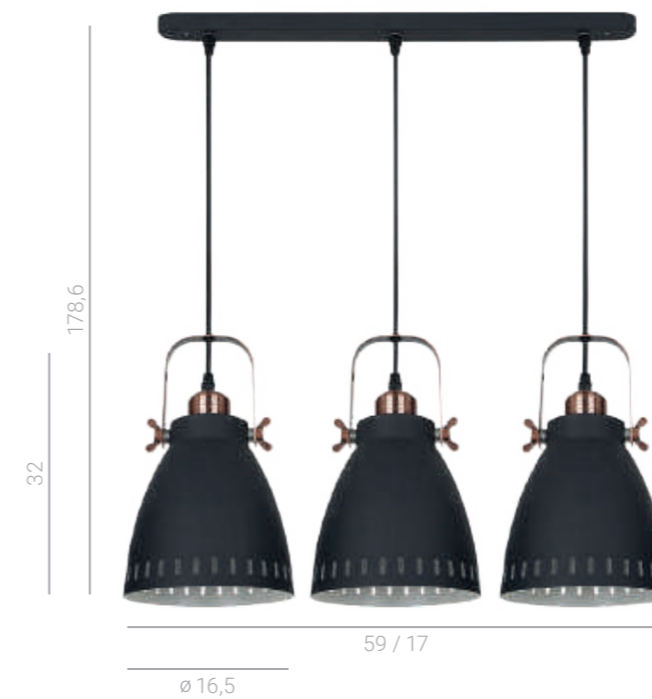

- MD-HN8026S-3-B+RC
- MD-HN8026S-3-GR+S.NICK
- MD-HN8026S-3-WH+S.NICK
- 💡 E27 3x60W

- MD-HN8026M-B+RC
- MD-HN8026M-GR+S.NICK
- MD-HN8026M-WH+S.NICK
- 💡 E27 1x60W

- MB-HN5050-1-GR+S.NICK
- MB-HN5050-1-WH+S.NICK
- MB-HN5050-1-B+RC
- 💡 E27 1x60W