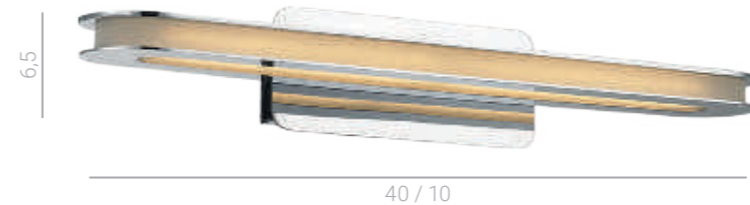

MB1279M
LED 8W
560 lm
3000K

Scarlett