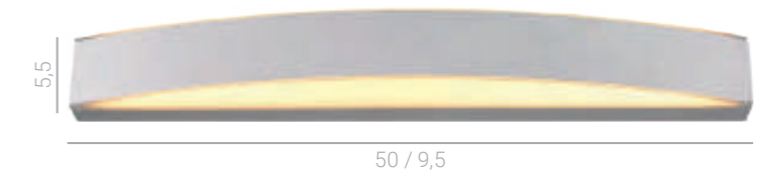

MB1222L
LED 18W
1260 lm
3000K