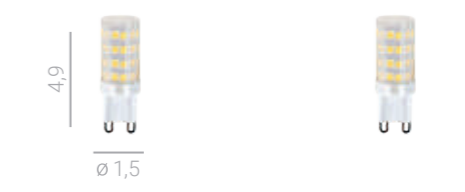

801560-LS
Frosted Dimmable
G9
LED 5W
620 lm
3000K
Dimmable

801561-LS
Frosted Dimmable
G9
LED 5W
620 lm
4000K
Dimmable