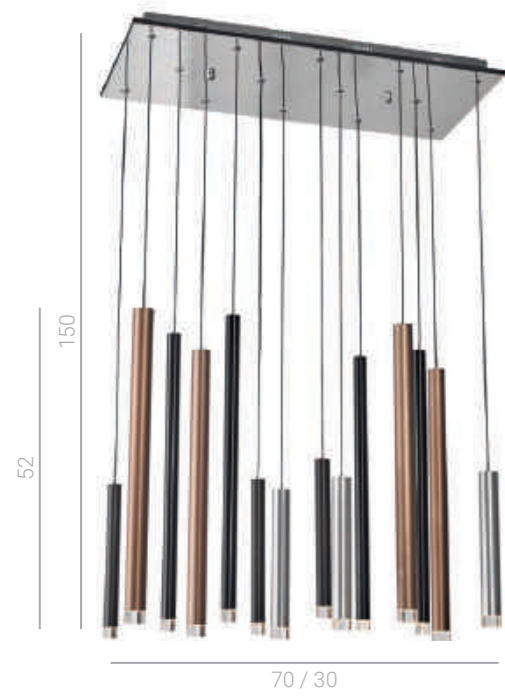

MD17077-14B
LED 56W
4074 lm
3000K
Dimmable