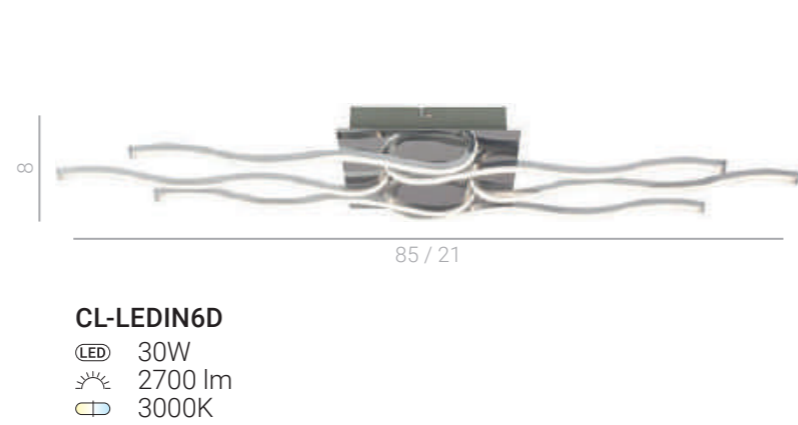

Bonita

MB-BR16164-W1-G/B
E27 1x60W

Ivette

W0272A CLEAR
LED 5W
450 lm
3000K

Rhino