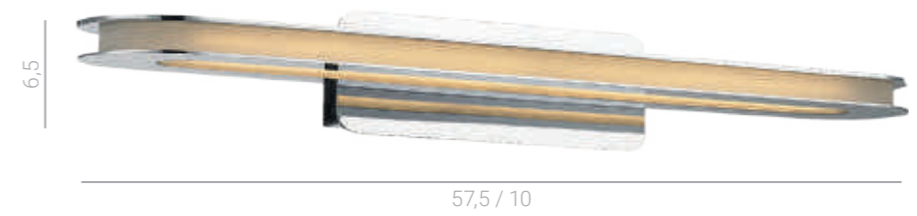

Magna

MB1202116-1A
 G9 1x28W
 IP44

ø 11

Nauti

MB120211014-2A
 G9 2x40W
 IP44

MB12021114-4C
 G9 4x40W
 IP44

MB120211014-1A
 G9 1x40W
 IP44

Rosetta