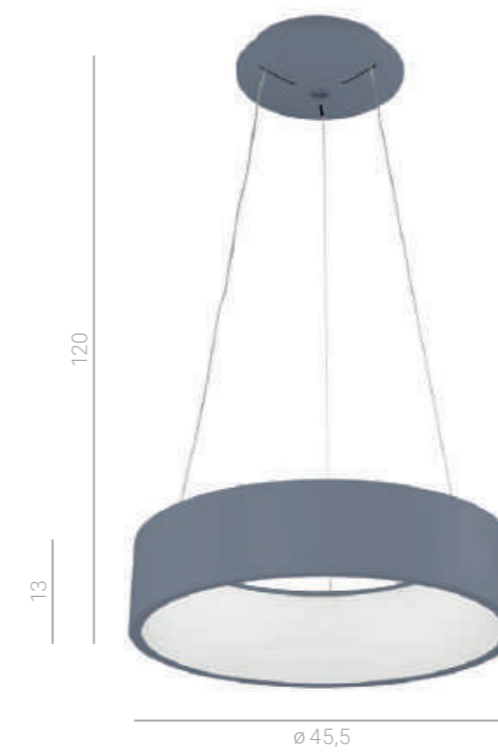

- 3945-832RP-GR-3
- 3945-832RP-BK-3
- 3945-832RP-WH-3
- LED 32W
- ☀ 1760 lm
- 3000K