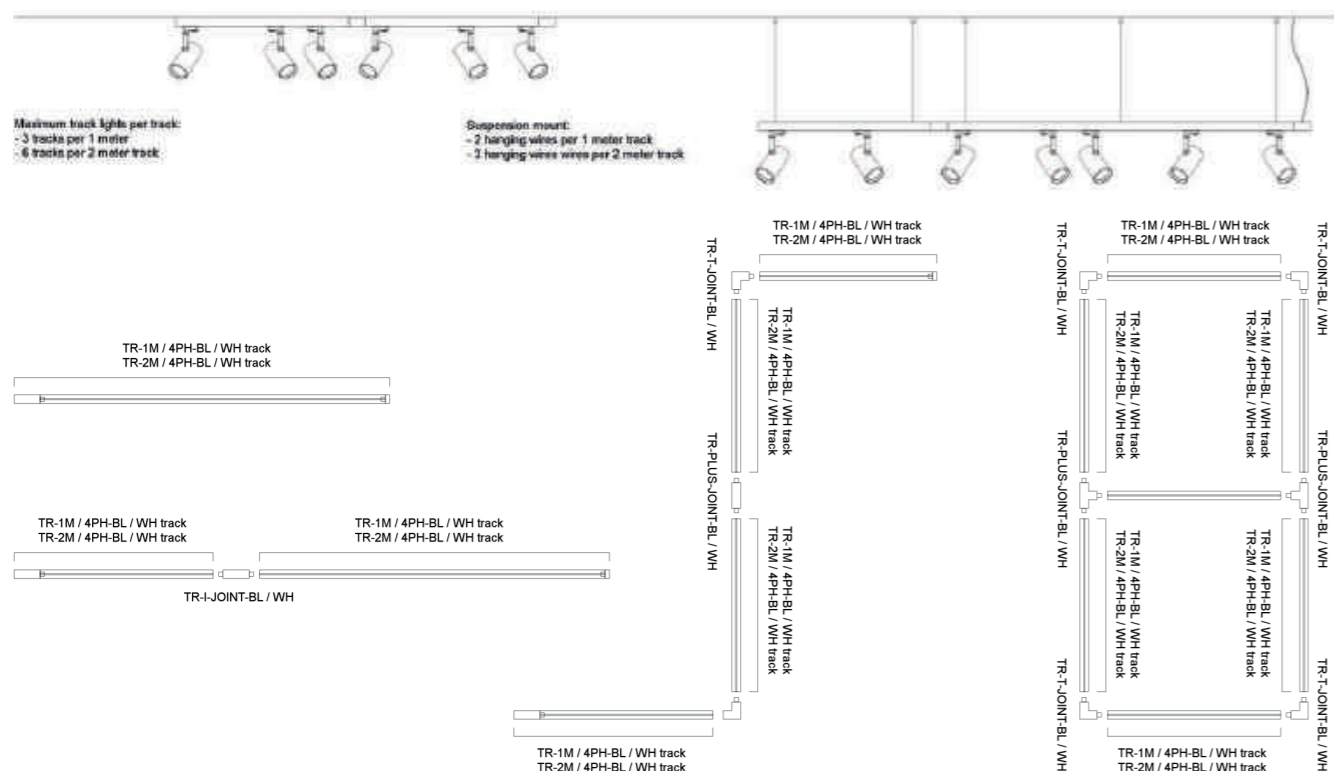

4 phase track

TL73021/18W 3000K WH
TL73021/18W 4000K WH
LED 18W
1640 lm
3000K / 4000K

TL73022/12W 3000K WH
TL73022/12W 4000K WH
LED 12W
880 lm
3000K / 4000K

TL7557/40W 3000K WH+GR
TL7557/40W 4000K WH+GR
LED 40W
3180 lm
3000K / 4000K

TL7556/28W 3000K WH+GR
TL7556/28W 4000K WH+GR
LED 28W
2450 lm
3000K / 4000K