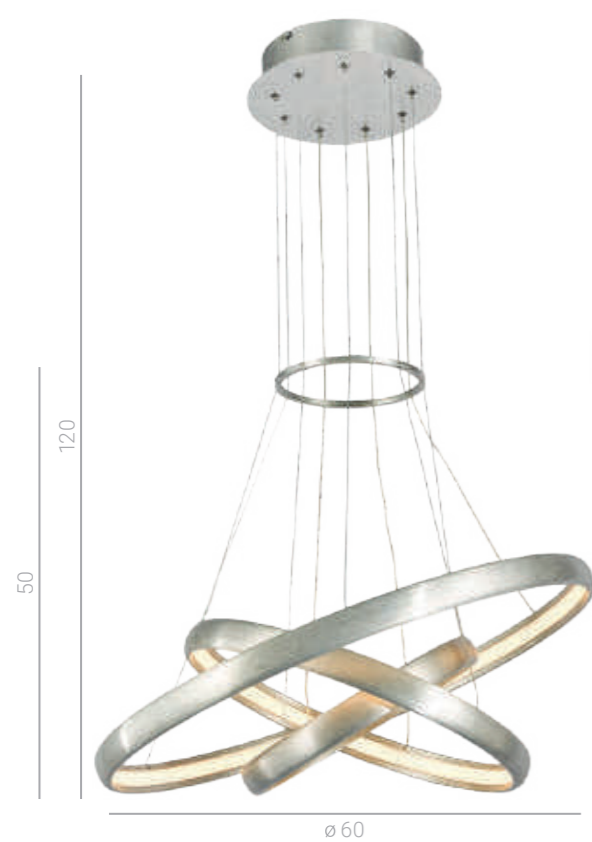

- MD17025-3A ALU+WH
- MD17025-3A COFFE+WH
- LED 52W
- ☀ 4240 lm
- ⌚ 3000K
- 🌙 Dimmable