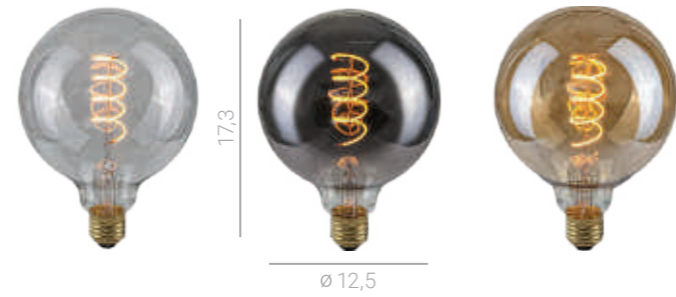

C4904/BK-9
 LED 6W
 800 lm
 3000K
 IP44

C49/80/BK-9
 LED 6W
 1500 lm
 3000K
 IP44

Romano

Rovigo

Sorano

801405 G125
CLEAR
E27
LED 4W
400 lm
2200K
Dimmable

801455 G125
SMOKE
E27
LED 4W
180 lm
2200K
Dimmable

LDS-G125-A G125
AMBER
E27
LED 4W
400 lm
2200K
Dimmable