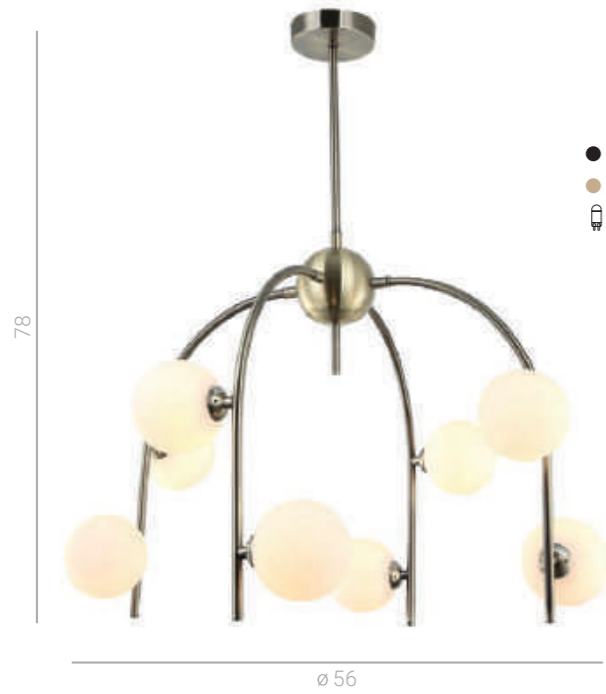

● MDM-3800/8 BK+W
● MDM-3800/8 AB+W
G9 8x25W